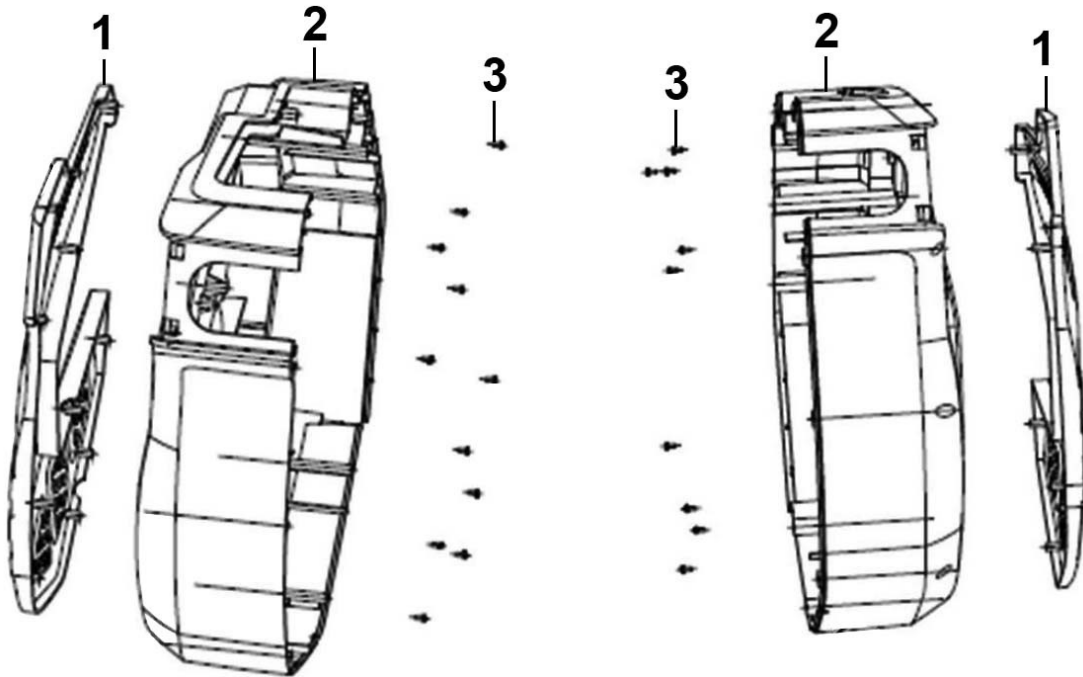

Parts Information:
Air Hose Reel Auto-Rewind Control 30m
Ø10mm ID - Rubber Hose
Model No: SA824.V2

Item	Part No.	Description
1	SA824V2.05-01	Left outside Casing
2	SA824V2.05-02	Left Casing
3	SA824V2.05-03	Screw St3x6

Item	Part No.	Description
1	SA824V2.04-01	Right Outer Casing
2	SA824V2.04-02	Right Casing
3	SA824V2.04-03	Screw St3x6