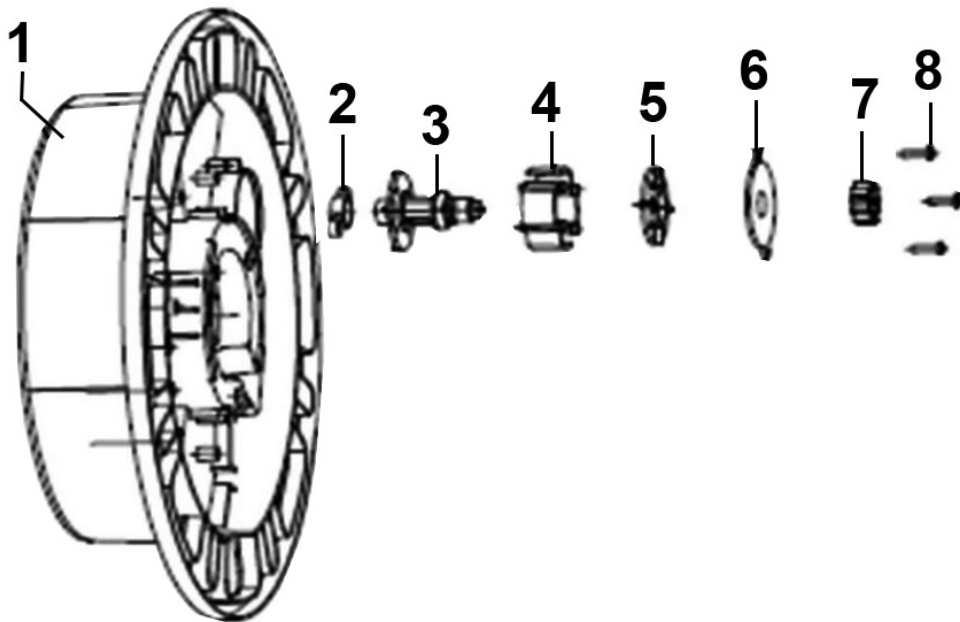

Parts Information:  
**Air Hose Reel Auto-Rewind Control 30m**  
**Ø10mm ID - Rubber Hose**  
**Model No: SA824.V2**

Item	Part No.	Description
1	SA824.V2-01	Side Cover (Left)
2	SA824.V2-02	Screw M5 x 10
3	SA824.V2-03	Screw M4 x 10
4	SA824.V2-04	Hose Clip
5	SA824.V2-05	Inlet
6	SA824.V2-06	Seal Ring
7	SA824.V2-07	Inlet Hose
8	SA824.V2-08	Left Casing Assembly
9	SA824.V2-09	Gear (Big)
10	SA824.V2-10	Screw St4 x 15
11	SA824.V2-11	Drum Assembly
12	SA824.V2-12	Screw St4 x 18
13	SA824.V2-13	Washer Of Handle
14	SA824.V2-14	Handle
15	SA824.V2-15	Handle For Top Cover
16	SA824.V2-16	Top Cover

Item	Part No.	Description
1	SA824V2.03-01	Screw St3x6
2	SA824V2.03-02	Covering Plate Of Inverting Block
3	SA824V2.03-03	Inverting Block
4	SA824V2.03-04	Hose Guide Seat
5	SA824V2.03-05	Threaded Tube

Item	Part No.	Description
6	SA824V2.03-06	Gear Wheel (Small)
7	SA824V2.03-07	Screw St4x10
8	SA824V2.03-08	Guide Wheel
9	SA824V2.03-09	Rivet

Parts Information:  
**Air Hose Reel Auto-Rewind Control 30m**  
**Ø10mm ID - Rubber Hose**  
**Model No: SA824.V2**

Item	Part No.	Description
1	SA824V2.05-01	Left outside Casing
2	SA824V2.05-02	Left Casing
3	SA824V2.05-03	Screw St3x6

Item	Part No.	Description
1	SA824V2.04-01	Right Outer Casing
2	SA824V2.04-02	Right Casing
3	SA824V2.04-03	Screw St3x6

Item	Part No.	Description
1	SA824V2.06-01	Drum
2	SA824V2.06-02	Washer Nylon Ring & 2 Fixing Points
3	SA824V2.06-03	Shaft
4	SA824V2.06-04	Shaft Support