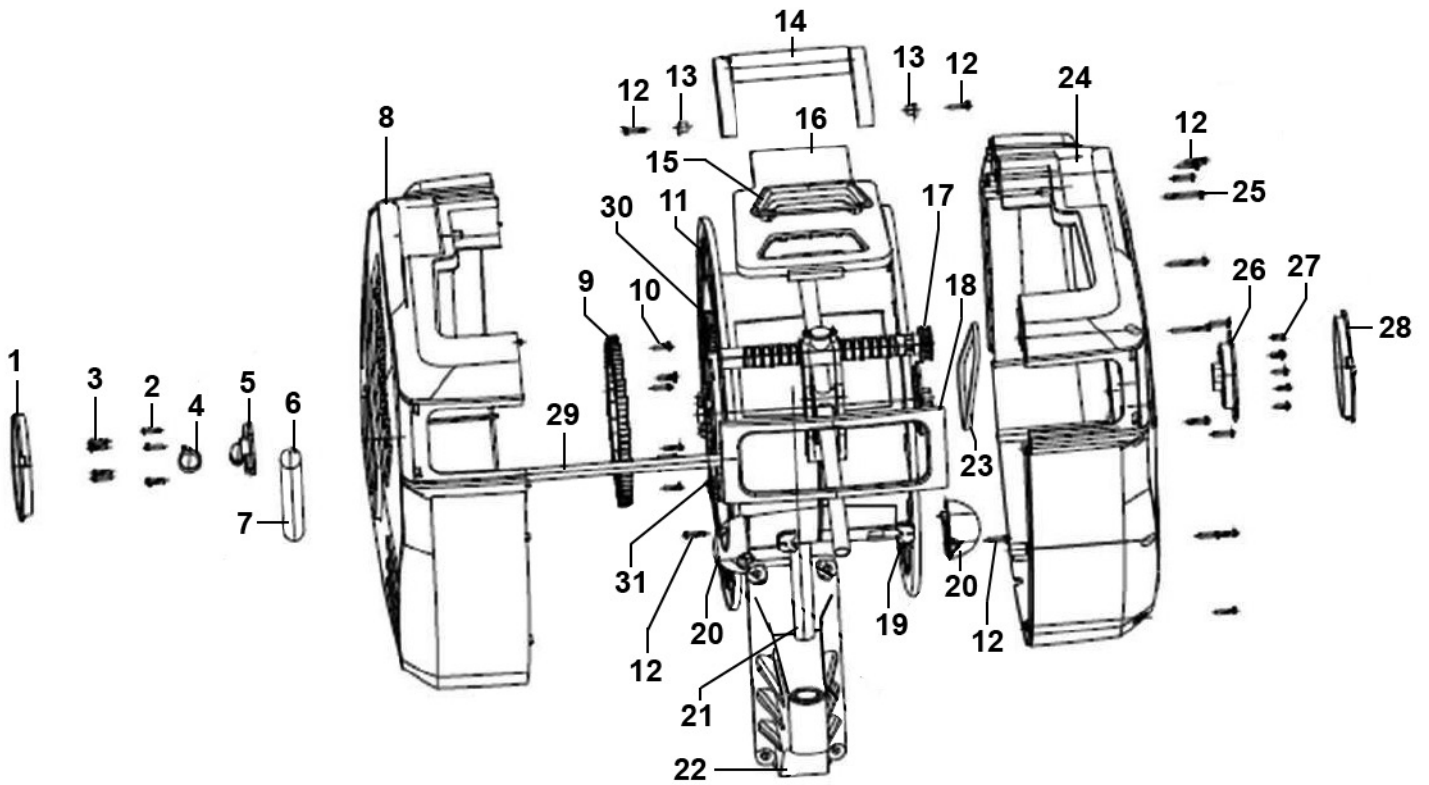

Parts Information:  
**Air Hose Reel Auto-Rewind Control 30m**  
**Ø10mm ID - Rubber Hose**  
**Model No: SA824.V2**

Item	Part No.	Description
1	SA824.V2-01	Side Cover (Left)
2	SA824.V2-02	Screw M5 x 10
3	SA824.V2-03	Screw M4 x 10
4	SA824.V2-04	Hose Clip
5	SA824.V2-05	Inlet
6	SA824.V2-06	Seal Ring
7	SA824.V2-07	Inlet Hose
8	SA824.V2-08	Left Casing Assembly
9	SA824.V2-09	Gear (Big)
10	SA824.V2-10	Screw St4 x 15
11	SA824.V2-11	Drum Assembly
12	SA824.V2-12	Screw St4 x 18
13	SA824.V2-13	Washer Of Handle
14	SA824.V2-14	Handle
15	SA824.V2-15	Handle For Top Cover
16	SA824.V2-16	Top Cover

Item	Part No.	Description
17	SA824.V2-17	Hose Guide System
18	SA824.V2-18	Front Cover
19	SA824.V2-19	Bushing
20	SA824.V2-20	Ball Stop
21	SA824.V2-21	Stainless Tube
22	SA824.V2-22	Mounting Bracket
23	SA824.V2-23	Belt
24	SA824.V2-24	Right Case Assembly
25	SA824.V2-25	Screw St4 x 40
26	SA824.V2-26	Preload Wheel
27	SA824.V2-27	Screw St4 x 10
28	SA824.V2-28	Right Side Cover
29	SA824.V2-29	Guide Metal Tube
30	SA824.V2-30	Free Stop Assembly
31	SA824.V2-31	Slow Return Assembly

Item	Part No.	Description
1	SA824V2.02-01	Main Shaft
2	SA824V2.02-02	Cover Of Gear Wheel
3	SA824V2.02-03	Screw St4x18
4	SA824V2.02-04	Gear Wheel (Large)
5	SA824V2.02-05	Drum
6	SA824V2.02-06	Output Hose
7	SA824V2.02-07	Main Spring
8	SA824V2.02-08	Free Stop Assembly

Parts Information:  
**Air Hose Reel Auto-Rewind Control 30m**  
**Ø10mm ID - Rubber Hose**  
**Model No: SA824.V2**

Item	Part No.	Description
1	SA824V2.07-01	Drum
2	SA824V2.07-02	Bottom Support
3	SA824V2.07-03	Lock Body
4	SA824V2.07-04	Lock Cylinder
5	SA824V2.07-05	Lock Cover
6	SA824V2.07-06	Shaft