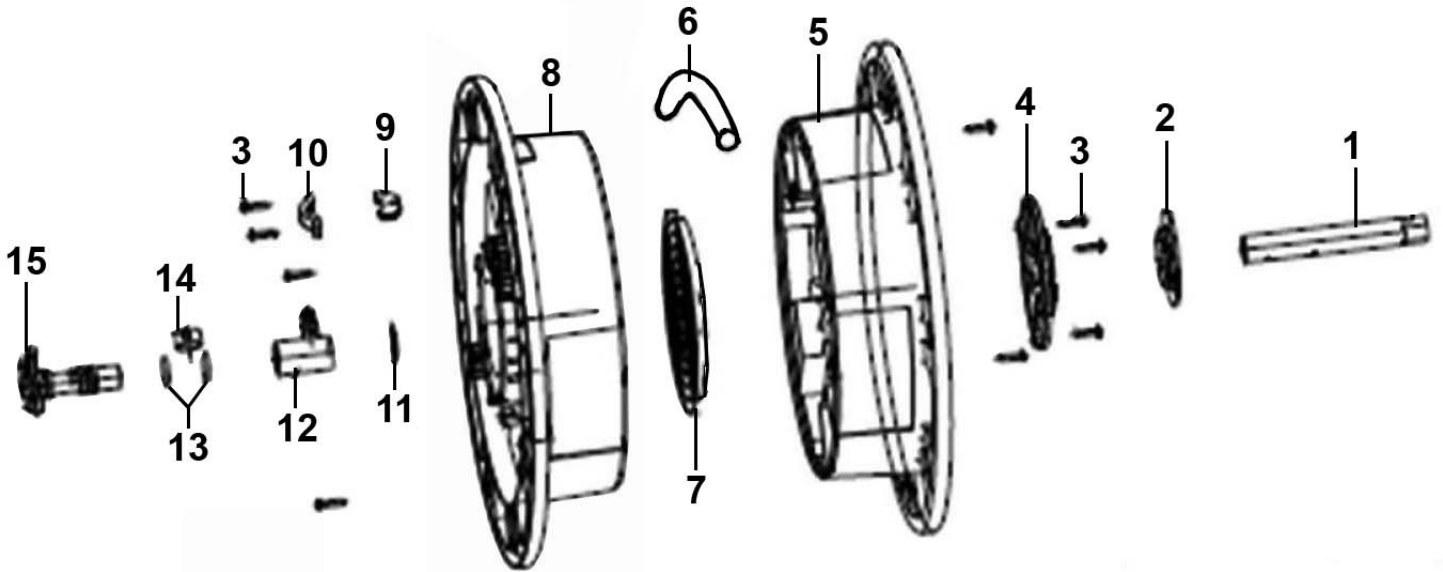

Parts Information:  
**Air Hose Reel Auto-Rewind Control 30m**  
**Ø10mm ID - Rubber Hose**  
**Model No: SA824.V2**

Item	Part No.	Description
1	SA824.V2-01	Side Cover (Left)
2	SA824.V2-02	Screw M5 x 10
3	SA824.V2-03	Screw M4 x 10
4	SA824.V2-04	Hose Clip
5	SA824.V2-05	Inlet
6	SA824.V2-06	Seal Ring
7	SA824.V2-07	Inlet Hose
8	SA824.V2-08	Left Casing Assembly
9	SA824.V2-09	Gear (Big)
10	SA824.V2-10	Screw St4 x 15
11	SA824.V2-11	Drum Assembly
12	SA824.V2-12	Screw St4 x 18
13	SA824.V2-13	Washer Of Handle
14	SA824.V2-14	Handle
15	SA824.V2-15	Handle For Top Cover
16	SA824.V2-16	Top Cover

Sealey Group, Kempson Way, Suffolk Business Park, Bury St Edmunds, Suffolk. IP32 7AR

01284 757500

01284 703534

sales@sealey.co.uk

www.sealey.co.uk

Parts Information:  
**Air Hose Reel Auto-Rewind Control 30m**  
**Ø10mm ID - Rubber Hose**  
**Model No: SA824.V2**

Item	Part No.	Description
1	SA824V2.02-01	Main Shaft
2	SA824V2.02-02	Cover Of Gear Wheel
3	SA824V2.02-03	Screw St4x18
4	SA824V2.02-04	Gear Wheel (Large)
5	SA824V2.02-05	Drum
6	SA824V2.02-06	Output Hose
7	SA824V2.02-07	Main Spring
8	SA824V2.02-08	Free Stop Assembly

Item	Part No.	Description
9	SA824V2.02-09	Bushing
10	SA824V2.02-10	Hose Support
11	SA824V2.02-11	Snap Ring 20mm
12	SA824V2.02-12	Outlet Fitting
13	10QJV3.2-29	O-Ring, (Ex: 20.78 In: 15.54 Cs: 2.62)
14	SA824V2.02-14	Hose Clip
15	SA824V2.02-15	Aluminum Shaft