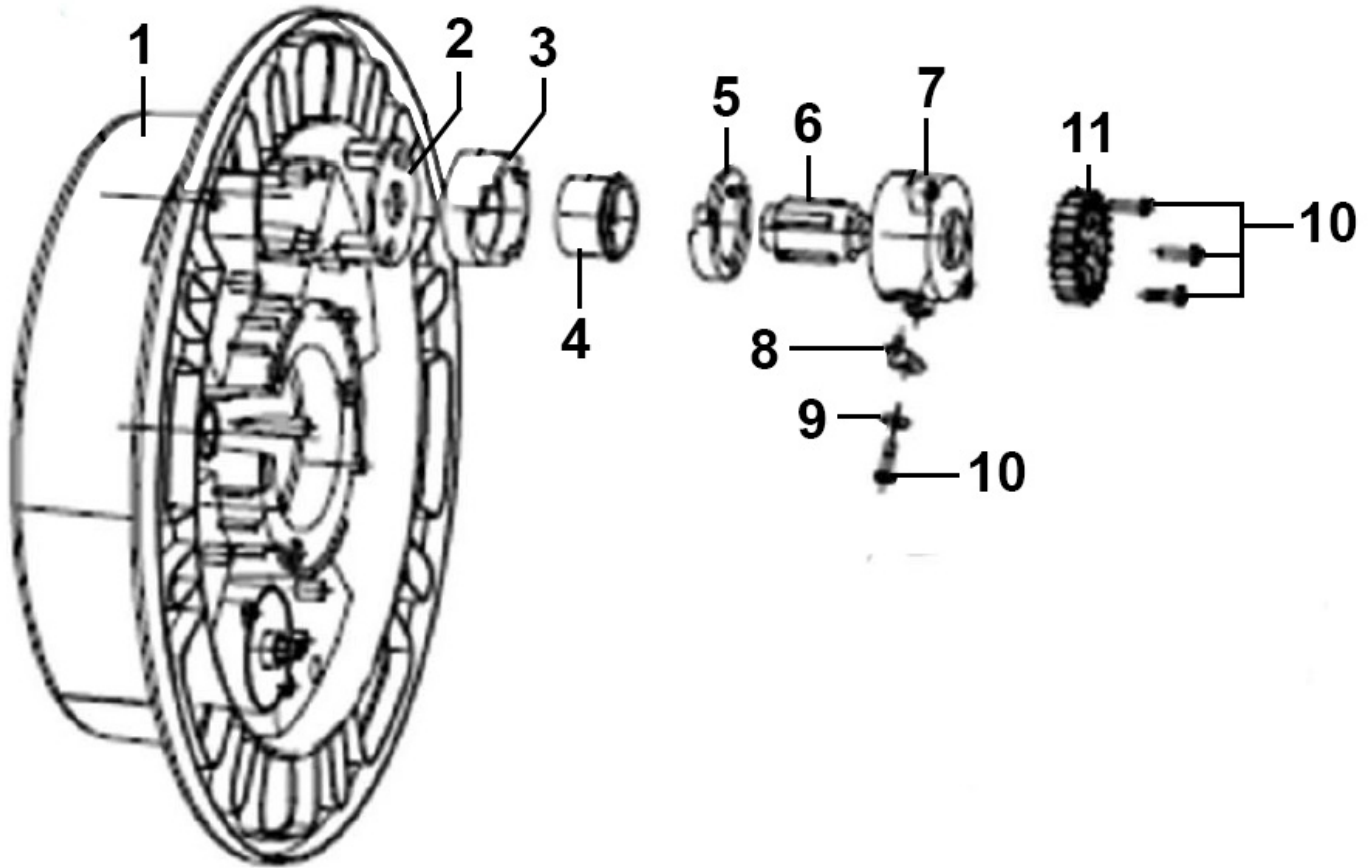

Parts Information:
Air Hose Reel Auto-Rewind Control 30m
Ø10mm ID - Rubber Hose
Model No: SA824.V2

Item	Part No.	Description
1	SA824V2.07-01	Drum
2	SA824V2.07-02	Bottom Support
3	SA824V2.07-03	Lock Body
4	SA824V2.07-04	Lock Cylinder
5	SA824V2.07-05	Lock Cover
6	SA824V2.07-06	Shaft

Item	Part No.	Description
7	SA824V2.07-07	Outer Casing
8	SA824V2.07-08	Fixing Plate
9	SA824V2.07-09	Washer
10	SA824V2.07-10	Screw St4x18
11	SA824V2.07-11	Gear Wheel

NOTE: It is our policy to continually improve products and as such we reserve the right to alter data, specifications and component parts without prior notice. There may be alternative versions of this product, please contact us should you require this information.

IMPORTANT: No liability is accepted for incorrect use of product. Spare parts must be fitted by a competent person

WARRANTY: Guarantee is 12 months from purchase date, proof of which will be required for any claim.