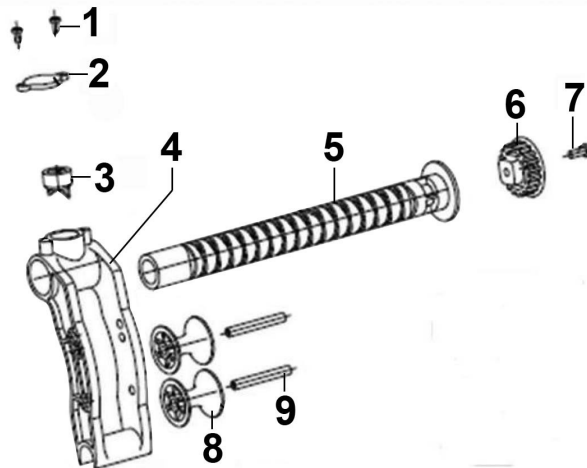

Parts Information:  
**Air Hose Reel Auto-Rewind Control 30m**  
**Ø10mm ID - Rubber Hose**  
**Model No: SA824.V2**

Item	Part No.	Description
1	SA824.V2-01	Side Cover (Left)
2	SA824.V2-02	Screw M5 x 10
3	SA824.V2-03	Screw M4 x 10
4	SA824.V2-04	Hose Clip
5	SA824.V2-05	Inlet
6	SA824.V2-06	Seal Ring
7	SA824.V2-07	Inlet Hose
8	SA824.V2-08	Left Casing Assembly
9	SA824.V2-09	Gear (Big)
10	SA824.V2-10	Screw St4 x 15
11	SA824.V2-11	Drum Assembly
12	SA824.V2-12	Screw St4 x 18
13	SA824.V2-13	Washer Of Handle
14	SA824.V2-14	Handle
15	SA824.V2-15	Handle For Top Cover
16	SA824.V2-16	Top Cover

Sealey Group, Kempson Way, Suffolk Business Park, Bury St Edmunds, Suffolk. IP32 7AR

01284 757500

01284 703534

sales@sealey.co.uk

www.sealey.co.uk

Parts Information:  
**Air Hose Reel Auto-Rewind Control 30m**  
**Ø10mm ID - Rubber Hose**  
**Model No: SA824.V2**

Item	Part No.	Description
1	SA824V2.02-01	Main Shaft
2	SA824V2.02-02	Cover Of Gear Wheel
3	SA824V2.02-03	Screw St4x18
4	SA824V2.02-04	Gear Wheel (Large)
5	SA824V2.02-05	Drum
6	SA824V2.02-06	Output Hose
7	SA824V2.02-07	Main Spring
8	SA824V2.02-08	Free Stop Assembly

Item	Part No.	Description
9	SA824V2.02-09	Bushing
10	SA824V2.02-10	Hose Support
11	SA824V2.02-11	Snap Ring 20mm
12	SA824V2.02-12	Outlet Fitting
13	10QJV3.2-29	O-Ring, (Ex: 20.78 In: 15.54 Cs: 2.62)
14	SA824V2.02-14	Hose Clip
15	SA824V2.02-15	Aluminum Shaft