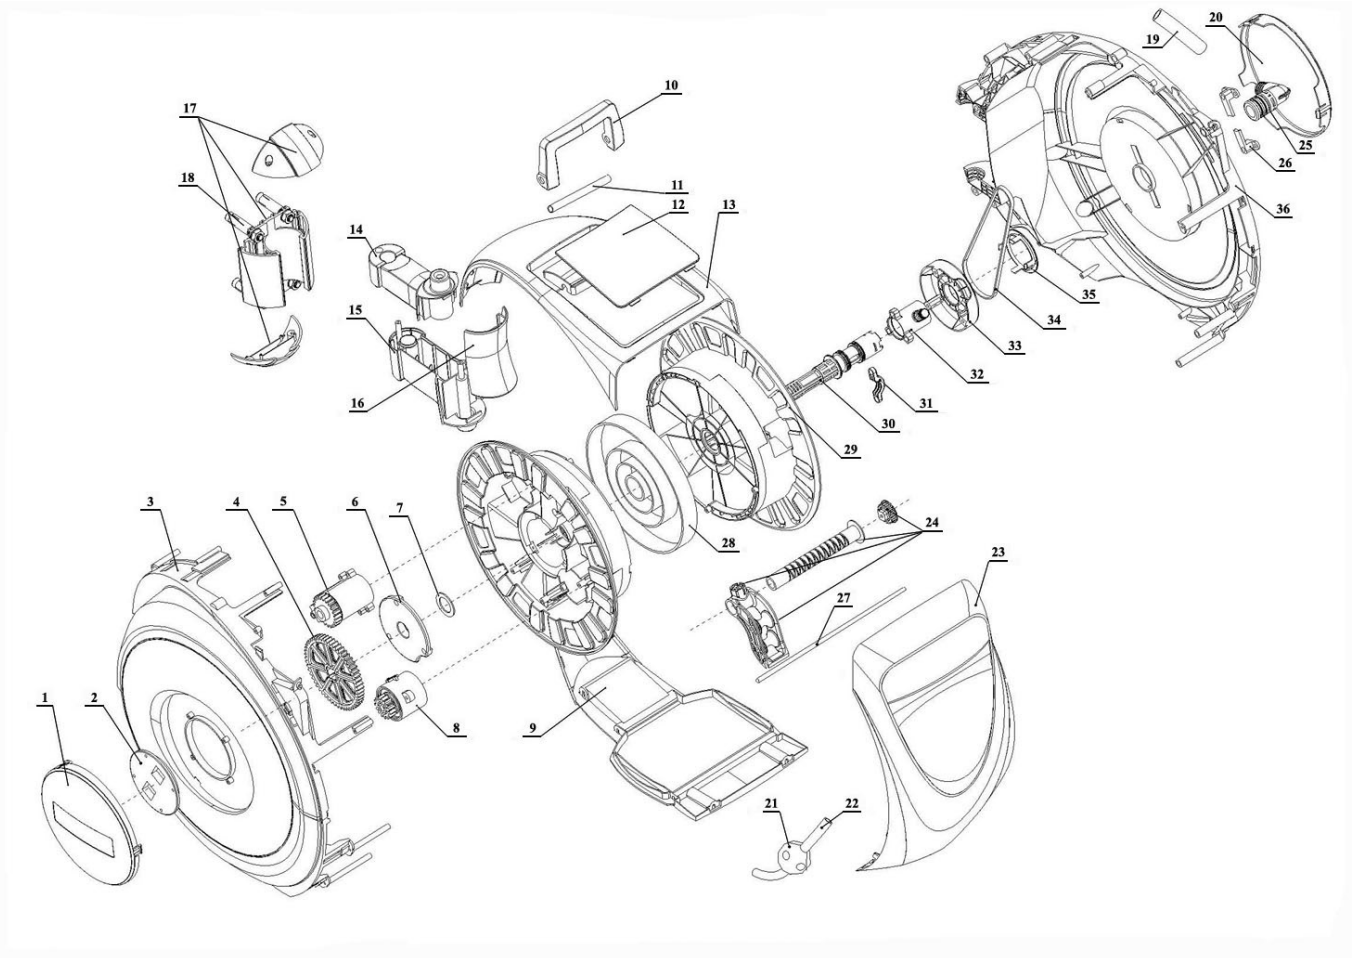

Parts Information:  
**Auto Rewind Control Air Hose Reel 20mtr**  
**Ø10mm ID - Rubber Hose**  
**Model No: SA823**

Item	Part No.	Description
1	SA823.01	SIDE COVER (LEFT)
2	SA823.02	TENSION COVER
3	SA823.03	LEFT SIDE CASING
4	SA823.04	GEAR
5	SA823.05	RETRACTING ASS'Y
6	SA823.06	SUPPORT COVER
7	SA823.07	GASKET
8	SA823.08	LOCKABLE DEVICE
9	SA823.09	BOTTOM CASING
10	SA823.10	HANDLE
11	SA823.11	HANDLE SHAFT
12	SA823.12	TOP COVER
13	SA823.13	TOP CASING
14	SA823.14	UPPER SWIVEL COVER
15	SA823.15	LOWER SWIVEL COVER
16	SA823.16	COVER FOR SWIVEL
17	SA823.17	WALL MOUNT (c/w COVER)
18	SA823.18	BOLT

Item	Part No.	Description
19	SA823.19	AIR INPUT HOSE
20	SA823.20	SIDE COVER (RIGHT)
21	SA823.21	STOP BALL
22	SA823.22	AIR OUTPUT HOSE 20M (4kg)
23	SA823.23	FRONT COVER
24	SA823.24	RACKING ASS'Y
25	SA823.25	INLET CONNECTOR
26	SA823.26	SHAFT LOCK
27	SA823.27	SHAFT FOR RACKING ASS'Y
28	SA823.28	MAIN SPRING
29	SA823.29	DRUM
30	SA823.30	MAIN SHAFT
31	SA823.31	CLAMP
32	SA823.32	OUTLET CONNECTOR
33	SA823.33	GEAR WHEEL
34	SA823.34	BELT, RUBBER TOOTHED
35	SA823.35	FIXED GUARD
36	SA823.36	RIGHT SIDE CASING