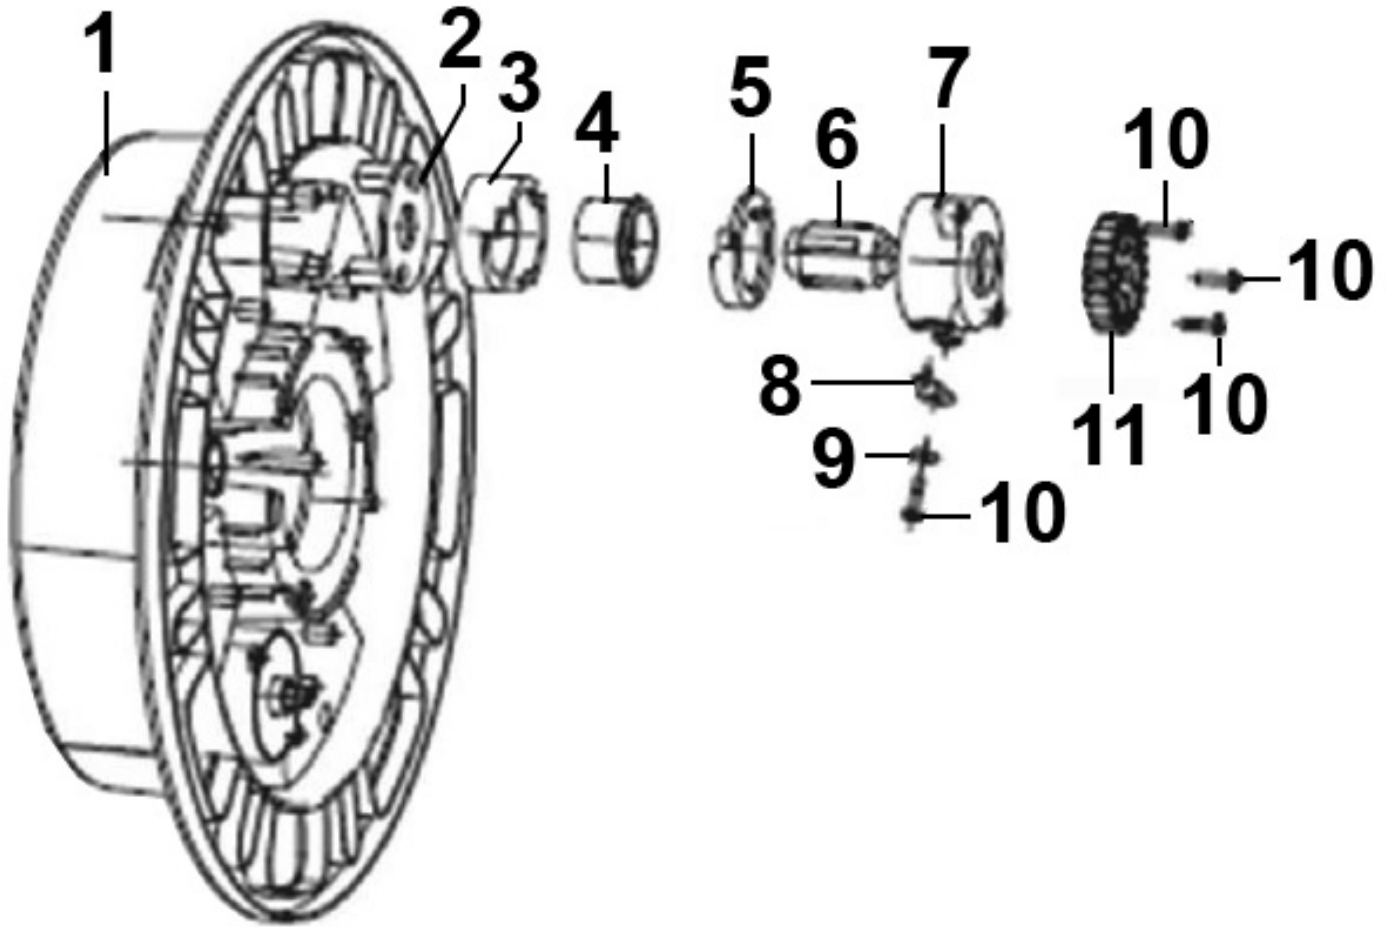

Parts Information:
Air Hose Reel Auto-Rewind Control 20m
Ø10mm ID - Rubber Hose
Model No: SA823.V2

Item	Part No.	Description
1	SA823.V2-01	Side Cover (Left)
2	SA823.V2-02	Screw M5 x 10
3	SA823.V2-03	Screw M4 x 10
4	SA824.V2-04	Hose Clip
5	SA823.V2-05	Inlet
6	SA695.13	O-Ring, (Ex: 16.01 In: 10.77 Cs: 2.62)
7	SA823.V2-07	Inlet Hose
8	SA823.V2-08	Left Casing Assembly
9	SA823V2.02-04	Gear Wheel (Large)
10	SA823.V2-10	Screw St4 x 18
11	SA823.V2-11	Drum Assembly
12	SA823.V2-12	Screw St4 x 25
13	SA823.V2-13	Washer For Handle
14	SA823.V2-14	Handle
15	SA824.V2-15	Handle For Top Cover

Item	Part No.	Description
5	SA823V2.06-05	Fixing Plate
6	SA824V2.06-06	Cover
7	SA823V2.06-07	Small Gear Wheel
8	SA823V2.06-08	Screw St4x18

NOTE: It is our policy to continually improve products and as such we reserve the right to alter data, specifications and component parts without prior notice. There may be alternative versions of this product, please contact us should you require this information.

Sealey Group, Kempson Way, Suffolk Business Park, Bury St Edmunds, Suffolk. IP32 7AR

01284 757500

01284 703534

sales@sealey.co.uk

www.sealey.co.uk

Parts Information:
Air Hose Reel Auto-Rewind Control 20m
Ø10mm ID - Rubber Hose
Model No: SA823.V2

Item	Part No.	Description
1	SA823V2.07-01	Drum
2	SA823V2.07-02	Bottom Support
3	SA823V2.07-03	Lock Body
4	SA823V2.07-04	Lock Cylinder
5	SA823V2.07-05	Lock Cover
6	SA823V2.07-06	Shaft

Item	Part No.	Description
7	SA823V2.07-07	Outer Casing
8	SA823V2.07-08	Fixing Plate
9	SA823V2.07-09	Washer
10	SA823V2.07-10	Screw St4x18
11	SA823V2.07-11	Gear Wheel