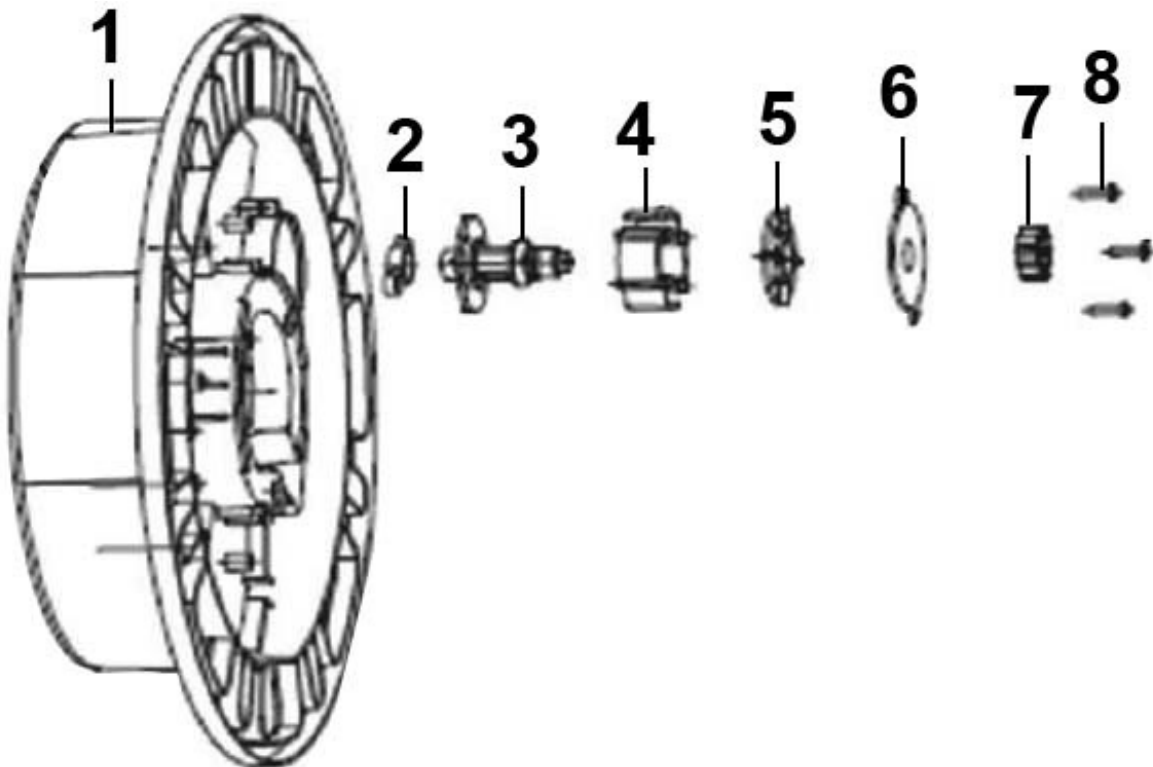

Item	Part No.	Description
1	SA823V2.06-01	Drum
2	SA823V2.06-02	Shaft Clip
3	SA823V2.06-03	Shaft
4	SA823V2.06-04	Shaft Support

Item	Part No.	Description
5	SA823V2.06-05	Fixing Plate
6	SA824V2.06-06	Cover
7	SA823V2.06-07	Small Gear Wheel
8	SA823V2.06-08	Screw St4x18

NOTE: It is our policy to continually improve products and as such we reserve the right to alter data, specifications and component parts without prior notice. There may be alternative versions of this product, please contact us should you require this information.

IMPORTANT: No liability is accepted for incorrect use of product. Spare parts must be fitted by a competent person

WARRANTY: Guarantee is 12 months from purchase date, proof of which will be required for any claim.

Sealey Group, Kempson Way, Suffolk Business Park, Bury St Edmunds, Suffolk. IP32 7AR

01284 757500

01284 703534

sales@sealey.co.uk

www.sealey.co.uk