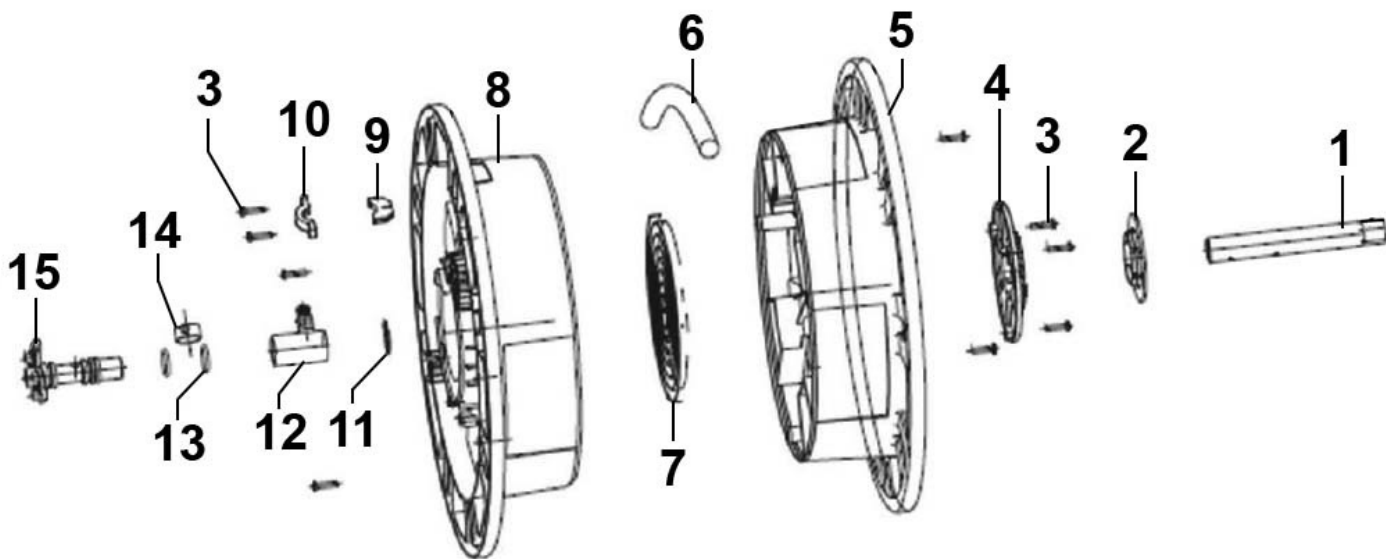

Parts Information:
Air Hose Reel Auto-Rewind Control 20m
Ø10mm ID - Rubber Hose
Model No: SA823.V2

Item	Part No.	Description
1	SA823.V2-01	Side Cover (Left)
2	SA823.V2-02	Screw M5 x 10
3	SA823.V2-03	Screw M4 x 10
4	SA824.V2-04	Hose Clip
5	SA823.V2-05	Inlet
6	SA695.13	O-Ring, (Ex: 16.01 In: 10.77 Cs: 2.62)
7	SA823.V2-07	Inlet Hose
8	SA823.V2-08	Left Casing Assembly
9	SA823V2.02-04	Gear Wheel (Large)
10	SA823.V2-10	Screw St4 x 18
11	SA823.V2-11	Drum Assembly
12	SA823.V2-12	Screw St4 x 25
13	SA823.V2-13	Washer For Handle
14	SA823.V2-14	Handle
15	SA824.V2-15	Handle For Top Cover

Item	Part No.	Description
16	SA823.V2-16	Top Cover
17	SA823.V2-17	Hose Guide System
18	SA823.V2-18	Front Cover
19	SA824.V2-19	Bushing
20	SA824.V2-20	Ball Stop
21	SA823.V2-21	Stainless Tube
22	SA823.V2-22	Mounting Bracket
23	SA823.V2-23	Belt
24	SA823.V2-24	Right Casing Assembly
25	SA823.V2-25	Rd Head S/T Screw M4 X 40
27	SA823.V2-27	Screw St4 x 10
28	SA823.V2-28	Right Side Cover
--	SA823.V2-29	Slow Return Assembly (Not Shown)
--	SA823.V2-30	Free Stop Assembly (Not Shown)

Parts Information:
Air Hose Reel Auto-Rewind Control 20m
Ø10mm ID - Rubber Hose
Model No: SA823.V2

Item	Part No.	Description
1	SA823V2.02-01	Main Shaft
2	SA823V2.02-02	Cover Of Gear Wheel
3	SA823V2.02-03	Screw St4x18
4	SA823V2.02-04	Gear Wheel (Large)
5	SA823V2.02-05	Drum
6	SA823V2.02-06	Output Hose (20m)
7	SA823V2.02-07	Main Spring
8	SA823V2.02-08	Free Stop Assembly

Parts Information:
Reel Auto-Rewind Control 20m
Ø10mm ID - Rubber Hose
Model No: SA823.V2

Item	Part No.	Description
1	SA823V2.05-01	Left Outside Casing
2	SA823V2.05-02	Left Casing
3	SA823V2.05-03	Screw St3x6