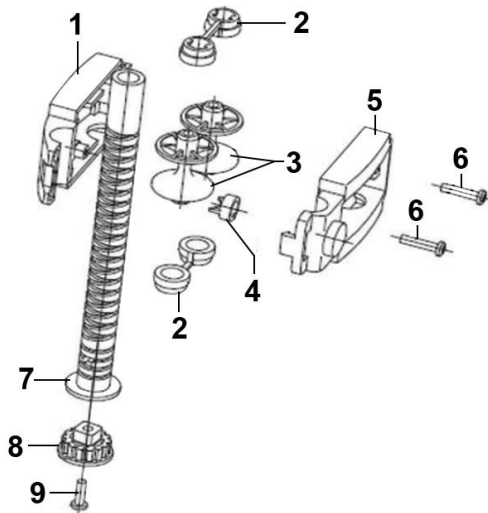

Parts Information:
Air Hose Reel Auto-Rewind Control 20m
Ø10mm ID - Rubber Hose
Model No: SA823.V2

Item	Part No.	Description
1	SA823.V2-01	Side Cover (Left)
2	SA823.V2-02	Screw M5 x 10
3	SA823.V2-03	Screw M4 x 10
4	SA824.V2-04	Hose Clip
5	SA823.V2-05	Inlet
6	SA695.13	O-Ring, (Ex: 16.01 In: 10.77 Cs: 2.62)
7	SA823.V2-07	Inlet Hose
8	SA823.V2-08	Left Casing Assembly
9	SA823V2.02-04	Gear Wheel (Large)
10	SA823.V2-10	Screw St4 x 18
11	SA823.V2-11	Drum Assembly
12	SA823.V2-12	Screw St4 x 25
13	SA823.V2-13	Washer For Handle
14	SA823.V2-14	Handle
15	SA824.V2-15	Handle For Top Cover

Parts Information:
Air Hose Reel Auto-Rewind Control 20m
Ø10mm ID - Rubber Hose
Model No: SA823.V2

Item	Part No.	Description
1	SA823V2.02-01	Main Shaft
2	SA823V2.02-02	Cover Of Gear Wheel
3	SA823V2.02-03	Screw St4x18
4	SA823V2.02-04	Gear Wheel (Large)
5	SA823V2.02-05	Drum
6	SA823V2.02-06	Output Hose (20m)
7	SA823V2.02-07	Main Spring
8	SA823V2.02-08	Free Stop Assembly

Item	Part No.	Description
1	SA823V2.03-01	Lower Mounting Frame
2	SA823V2.03-02	Guide Wheel Support
3	SA823V2.03-03	Guide Wheel
4	SA823V2.03-04	Inverting Block
5	SA823V2.03-05	Upper Mounting Frame

Item	Part No.	Description
6	SA823V2.03-06	Screw St4x18
7	SA823V2.03-07	Threaded Tube
8	SA823V2.03-08	Gear Wheel (Small)
9	SA823V2.03-09	Screw St4x10

Parts Information:
Reel Auto-Rewind Control 20m
Ø10mm ID - Rubber Hose
Model No: SA823.V2

Item	Part No.	Description
1	SA823V2.05-01	Left Outside Casing
2	SA823V2.05-02	Left Casing
3	SA823V2.05-03	Screw St3x6