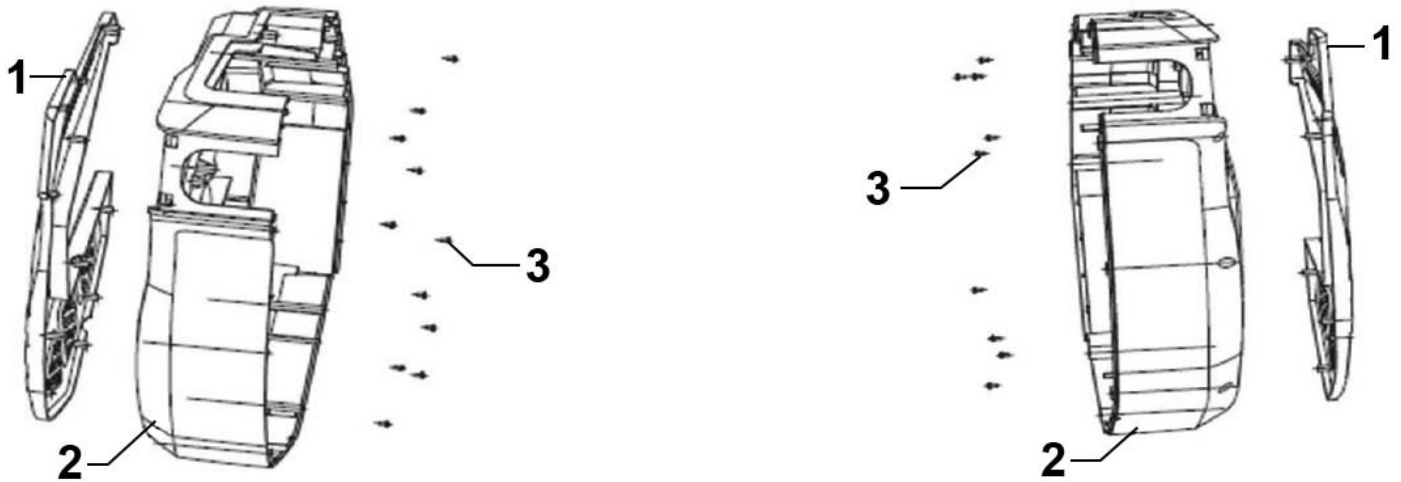

Parts Information:
Reel Auto-Rewind Control 20m
Ø10mm ID - Rubber Hose
Model No: SA823.V2

Item	Part No.	Description
1	SA823V2.05-01	Left Outside Casing
2	SA823V2.05-02	Left Casing
3	SA823V2.05-03	Screw St3x6

Item	Part No.	Description
1	SA823V2.04-01	Right Outside Casing
2	SA823V2.04-02	Right Casing
3	SA823V2.04-03	Screw St3x6