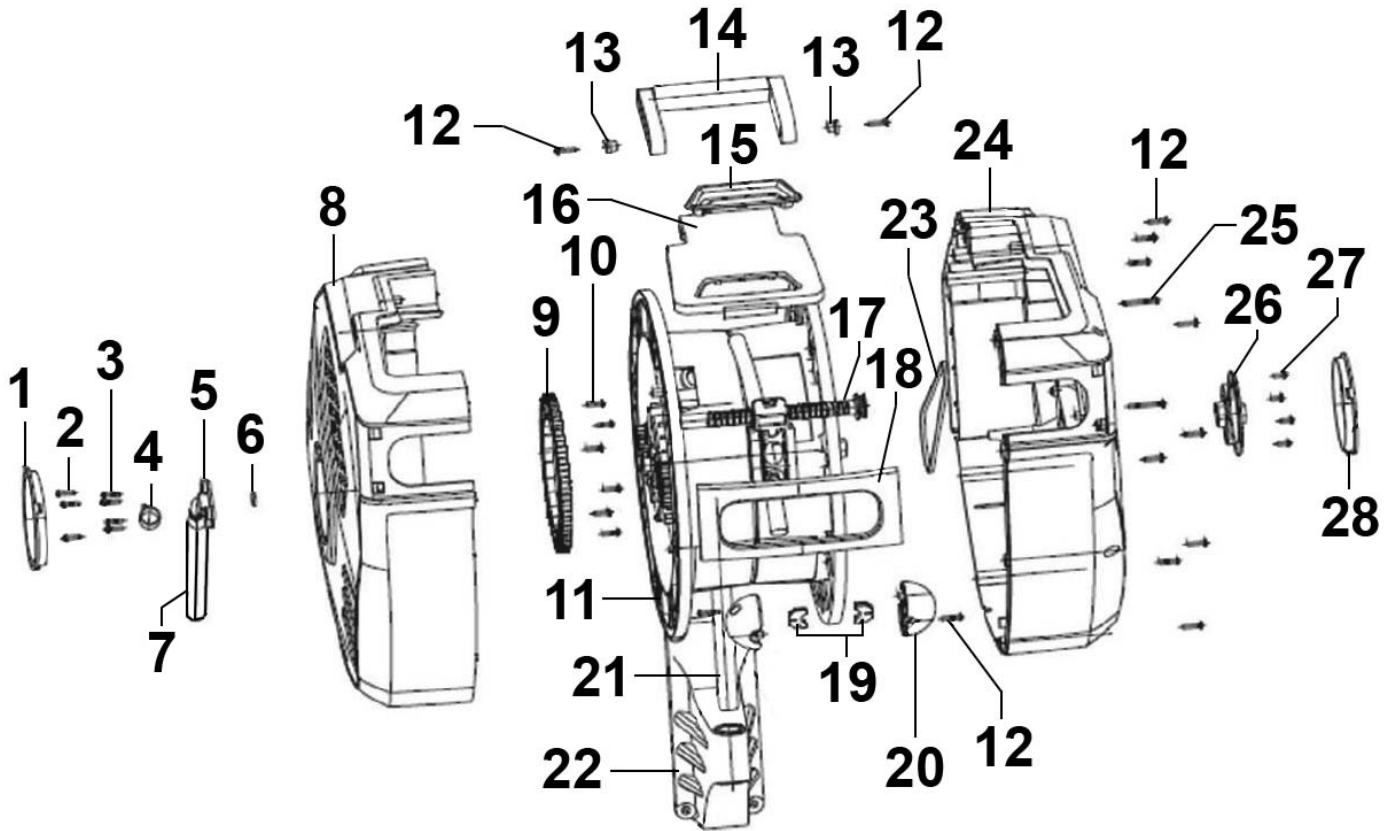

Parts Information:
Air Hose Reel Auto-Rewind Control 20m
Ø10mm ID - Rubber Hose
Model No: SA823.V2

Item	Part No.	Description
1	SA823.V2-01	Side Cover (Left)
2	SA823.V2-02	Screw M5 x 10
3	SA823.V2-03	Screw M4 x 10
4	SA824.V2-04	Hose Clip
5	SA823.V2-05	Inlet
6	SA695.13	O-Ring, (Ex: 16.01 In: 10.77 Cs: 2.62)
7	SA823.V2-07	Inlet Hose
8	SA823.V2-08	Left Casing Assembly
9	SA823V2.02-04	Gear Wheel (Large)
10	SA823.V2-10	Screw St4 x 18
11	SA823.V2-11	Drum Assembly
12	SA823.V2-12	Screw St4 x 25
13	SA823.V2-13	Washer For Handle
14	SA823.V2-14	Handle
15	SA824.V2-15	Handle For Top Cover

Item	Part No.	Description
16	SA823.V2-16	Top Cover
17	SA823.V2-17	Hose Guide System
18	SA823.V2-18	Front Cover
19	SA824.V2-19	Bushing
20	SA824.V2-20	Ball Stop
21	SA823.V2-21	Stainless Tube
22	SA823.V2-22	Mounting Bracket
23	SA823.V2-23	Belt
24	SA823.V2-24	Right Casing Assembly
25	SA823.V2-25	Rd Head S/T Screw M4 X 40
27	SA823.V2-27	Screw St4 x 10
28	SA823.V2-28	Right Side Cover
--	SA823.V2-29	Slow Return Assembly (Not Shown)
--	SA823.V2-30	Free Stop Assembly (Not Shown)

Parts Information:
Air Hose Reel Auto-Rewind Control 20m
Ø10mm ID - Rubber Hose
Model No: SA823.V2

Item	Part No.	Description
1	SA823V2.02-01	Main Shaft
2	SA823V2.02-02	Cover Of Gear Wheel
3	SA823V2.02-03	Screw St4x18
4	SA823V2.02-04	Gear Wheel (Large)
5	SA823V2.02-05	Drum
6	SA823V2.02-06	Output Hose (20m)
7	SA823V2.02-07	Main Spring
8	SA823V2.02-08	Free Stop Assembly

Parts Information:
Reel Auto-Rewind Control 20m
Ø10mm ID - Rubber Hose
Model No: SA823.V2

Item	Part No.	Description
1	SA823V2.05-01	Left Outside Casing
2	SA823V2.05-02	Left Casing
3	SA823V2.05-03	Screw St3x6