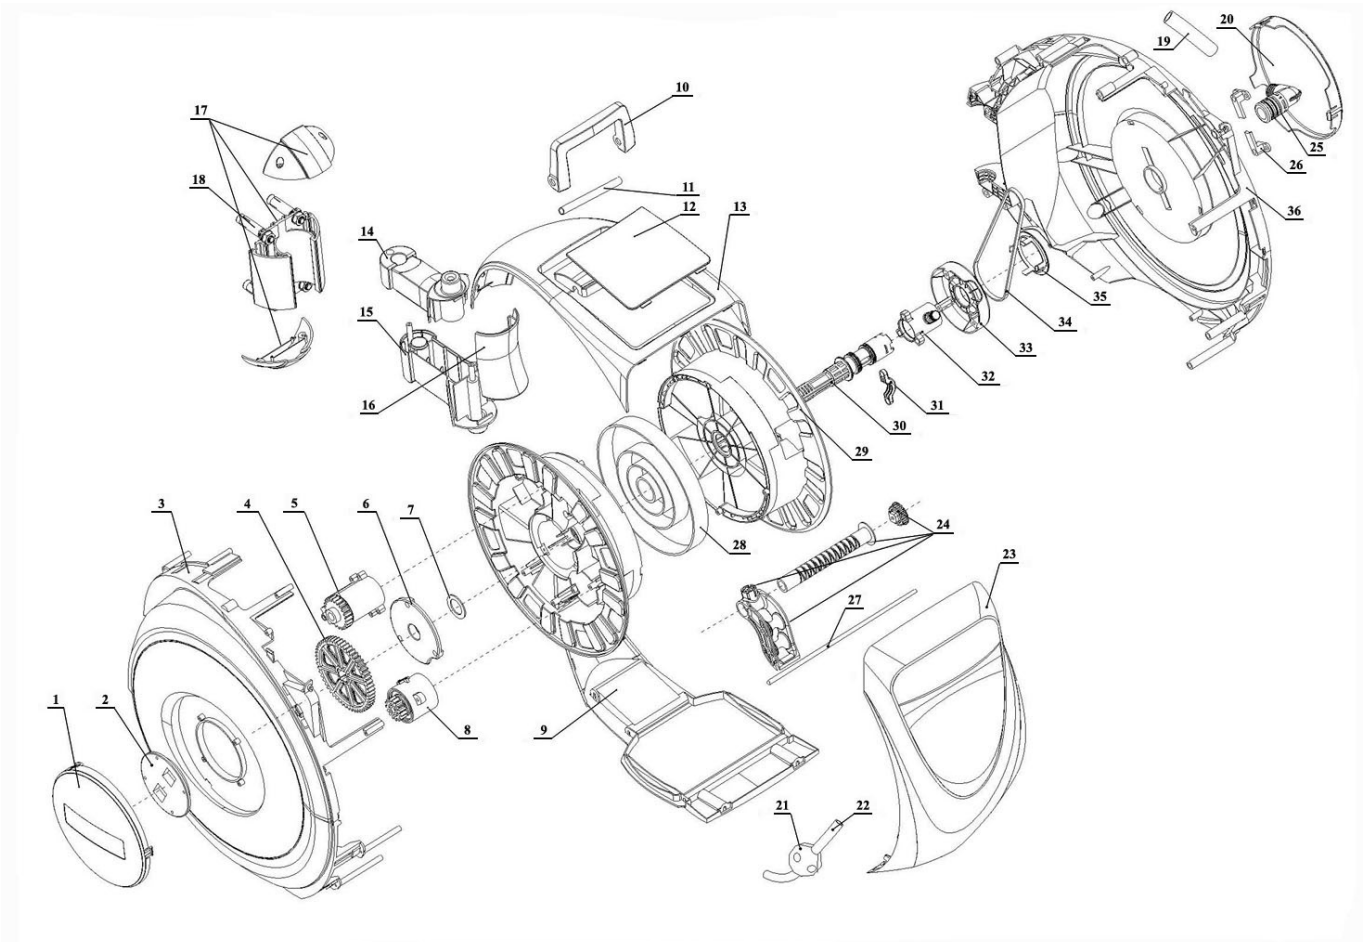

Parts Information:
Auto Rewind Control Air Hose Reel 15mtr
Ø10mm ID - Rubber Hose
Model No: SA822

Item	Part No.	Description
1	SA822.01	SIDE COVER (LEFT)
2	SA822.02	TENSION COVER
3	SA822.03	LEFT SIDE CASING
4	SA822.04	GEAR
5	SA822.05	RETRACTING ASS'Y
6	SA822.06	SUPPORT COVER
7	SA822.07	GASKET
8	SA822.08	LOCKABLE DEVICE
9	SA822.09	BOTTOM CASING
10	SA822.10	HANDLE
11	SA822.11	HANDLE SHAFT
12	SA822.12	TOP COVER
13	SA822.13	TOP CASING
14	SA822.14	UPPER SWIVEL COVER
15	SA822.15	LOWER SWIVEL COVER
16	SA822.16	COVER FOR SWIVEL
17	SA822.17	WALL MOUNT (c/w COVERS)
18	SA822.18	BOLT

Item	Part No.	Description
19	SA822.19	AIR INPUT HOSE
20	SA822.20	SIDE COVER (RIGHT)
21	SA822.21	STOP BALL
22	SA822.22	AIR OUTPUT HOSE 15M (3kg)
23	SA822.23	FRONT COVER
24	SA822.24	RACKING ASS'Y
25	SA822.25	INLET CONNECTOR
26	SA823.26	SHAFT LOCK
27	SA822.27	SHAFT FOR RACKING ASS'Y
28	SA822.28	MAIN SPRING
29	SA822.29	DRUM
30	SA822.30	MAIN SHAFT
31	SA822.31	CLAMP
32	SA822.32	OUTLET CONNECTOR
33	SA822.33	GEAR WHEEL
34	SA822.34	BELT, RUBBER TOOTHED
35	SA822.35	FIXED GUARD
36	SA822.36	RIGHT SIDE CASING