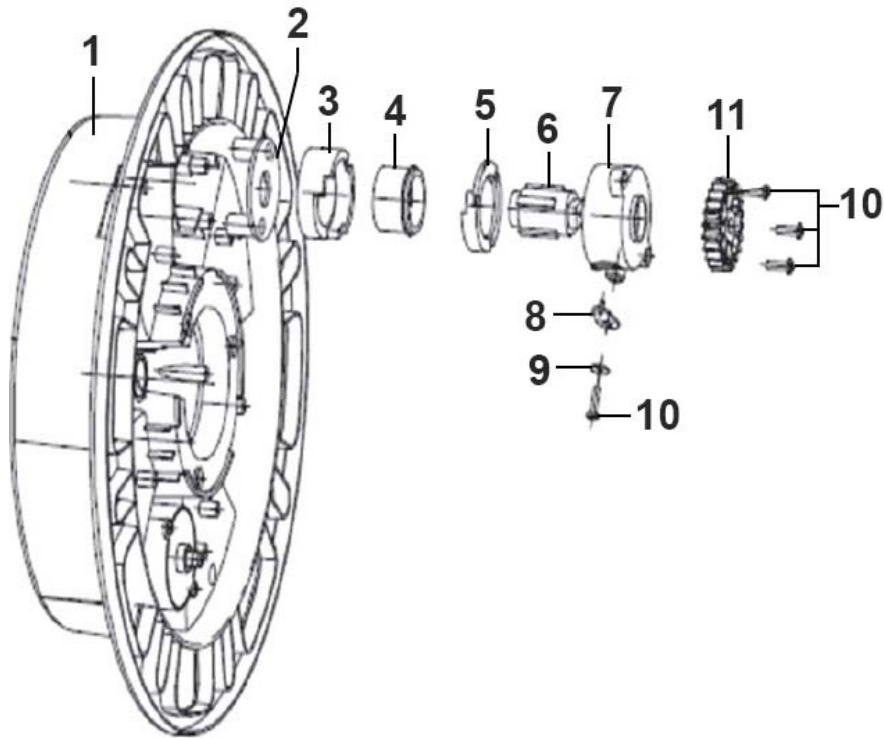

Parts Information:
Air Hose Reel Auto-Rewind Control 15m
Ø10mm ID - Rubber Hose
Model No: SA822.V2

Item	Part No.	Description
1	SA822V2.07-01	Drum
2	SA822V2.07-02	Bottom support
3	SA23V2.07-03	Lock Body
4	SA823V2.07-04	Lock Cylinder
5	SA823V2.07-05	Lock Cover
6	SA823V2.07-06	Shaft

Item	Part No.	Description
7	SA823V2.07-07	Outer Casing
8	SA822V2.07-08	Fixing Plate
9	SA822V2.07-09	Repair Washer M4x12
10	SA822V2.07-10	Screw St4x18
11	SA822V2.07-11	Gear Wheel

NOTE: It is our policy to continually improve products and as such we reserve the right to alter data, specifications and component parts without prior notice. There may be alternative versions of this product, please contact us should you require this information.

IMPORTANT: No liability is accepted for incorrect use of product. Spare parts must be fitted by a competent person

WARRANTY: Guarantee is 12 months from purchase date, proof of which will be required for any claim.