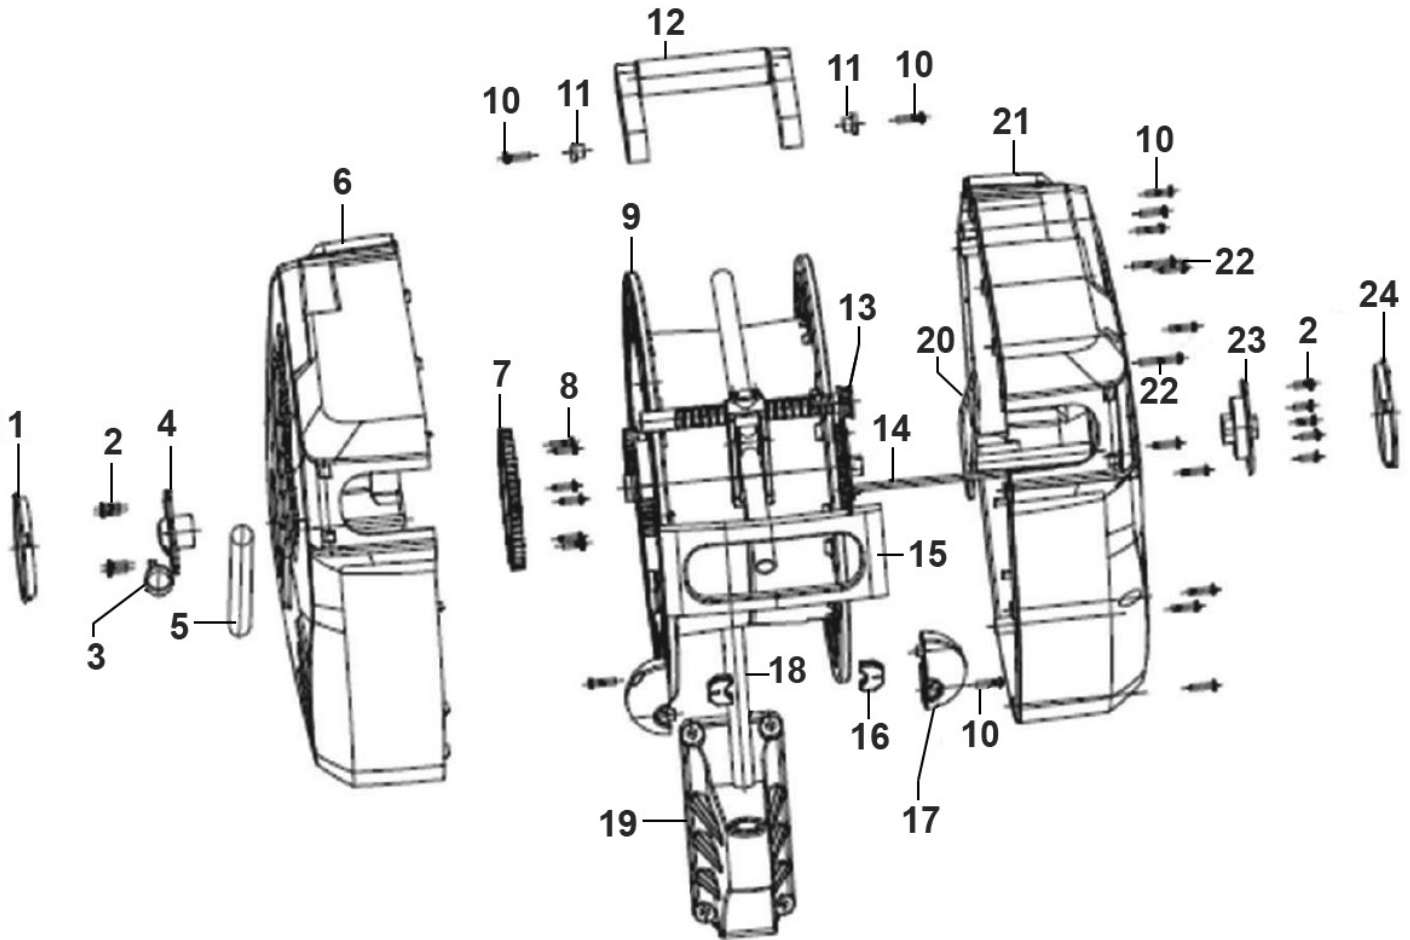

Parts Information:
Air Hose Reel Auto-Rewind Control 15m
Ø10mm ID - Rubber Hose
Model No: SA822.V2

Item	Part No.	Description
1	SA822.V2-01	Side Cover (Left)
2	SA822.V2-02	Screw M4 x 10
3	SA822.V2-03	Hose Clip
4	SA822.V2-04	Inlet
5	SA822.V2-05	Inlet Hose
6	SA822.V2-06	Left Casing Assembly
7	SA822.V2-07	Gear (Big)
8	SA822.V2-08	Screw St4 x 15
9	SA822.V2-09	Drum Assembly
10	SA822.V2-10	Screw St4 x 18
11	SA822.V2-11	Plug For Handle
12	SA822.V2-12	Handle
13	SA822.V2-13	Hose Guide System

Item	Part No.	Description
14	SA822.V2-14	Guide Pivot
15	SA822.V2-15	Front Cover
16	SA824.V2-19	Bushing
17	SA824.V2-20	Ball stop
18	SA822.V2-18	Stainless Tube
19	SA822.V2-19	Mounting Bracket Assembly
20	SA822.V2-20	Belt
21	SA822.V2-21	Right casing Assembly
22	SA822.V2-22	Screw St4 x 30
23	SA822.V2-23	Preload Wheel
24	SA822.V2-24	Right side Cover
--	SA822.V2-25	Slow Return Assembly (Not Shown)
--	SA823.V2-30	Free Stop Assembly (Not Shown)

Parts Information:
Air Hose Reel Auto-Rewind Control 15m
Ø10mm ID - Rubber Hose
Model No: SA822.V2

Item	Part No.	Description
1	SA822V2.02-01	Main Shaft
2	SA822V2.02-02	Screw St4x18
3	SA822V2.02-03	Gear Wheel (Large)
4	SA822V2.02-04	Drum
5	SA822V2.02-05	Output Hose
6	SA822V2.02-06	Main Spring
7	SA822V2.02-07	Free Stop Assembly

Item	Part No.	Description
1	SA822V2.03-01	Screw St3x6
2	SA822V2.03-02	Covering Plate Of Inverting Block
3	SA823V2.03-04	Inverting Block
4	SA822V2.03-04	Hose Guide Seat

Item	Part No.	Description
5	SA822V2.03-05	Threaded Tube
6	SA822V2.03-06	Gear Wheel (Small)
7	SA822V2.03-07	Screw St4x10
8	SA822V2.03-08	Rivet