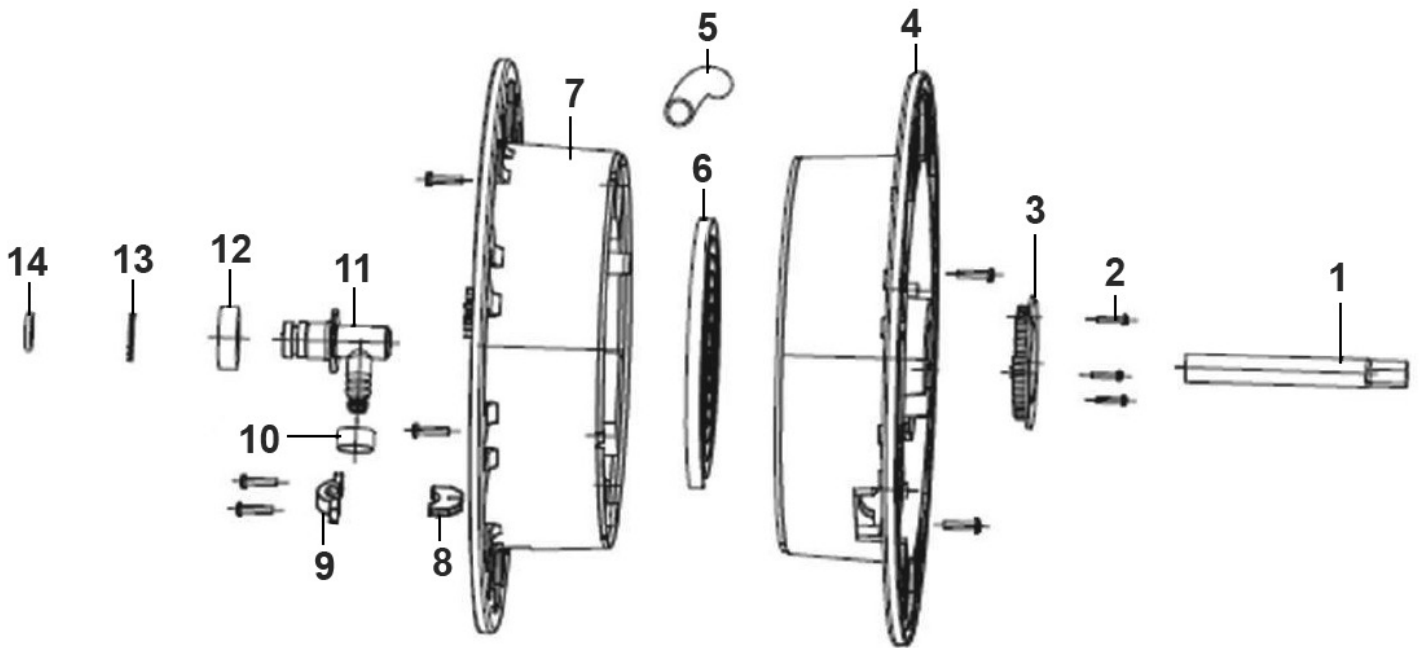

Parts Information:
Air Hose Reel Auto-Rewind Control 15m
Ø10mm ID - Rubber Hose
Model No: SA822.V2

Item	Part No.	Description
1	SA822.V2-01	Side Cover (Left)
2	SA822.V2-02	Screw M4 x 10
3	SA822.V2-03	Hose Clip
4	SA822.V2-04	Inlet
5	SA822.V2-05	Inlet Hose
6	SA822.V2-06	Left Casing Assembly
7	SA822.V2-07	Gear (Big)
8	SA822.V2-08	Screw St4 x 15
9	SA822.V2-09	Drum Assembly
10	SA822.V2-10	Screw St4 x 18
11	SA822.V2-11	Plug For Handle
12	SA822.V2-12	Handle
13	SA822.V2-13	Hose Guide System

Item	Part No.	Description
14	SA822.V2-14	Guide Pivot
15	SA822.V2-15	Front Cover
16	SA824.V2-19	Bushing
17	SA824.V2-20	Ball stop
18	SA822.V2-18	Stainless Tube
19	SA822.V2-19	Mounting Bracket Assembly
20	SA822.V2-20	Belt
21	SA822.V2-21	Right casing Assembly
22	SA822.V2-22	Screw St4 x 30
23	SA822.V2-23	Preload Wheel
24	SA822.V2-24	Right side Cover
--	SA822.V2-25	Slow Return Assembly (Not Shown)
--	SA823.V2-30	Free Stop Assembly (Not Shown)

Parts Information:
Air Hose Reel Auto-Rewind Control 15m
Ø10mm ID - Rubber Hose
Model No: SA822.V2

Item	Part No.	Description
1	SA822V2.02-01	Main Shaft
2	SA822V2.02-02	Screw St4x18
3	SA822V2.02-03	Gear Wheel (Large)
4	SA822V2.02-04	Drum
5	SA822V2.02-05	Output Hose
6	SA822V2.02-06	Main Spring
7	SA822V2.02-07	Free Stop Assembly

Item	Part No.	Description
1	SA822V2.03-01	Screw St3x6
2	SA822V2.03-02	Covering Plate Of Inverting Block
3	SA823V2.03-04	Inverting Block
4	SA822V2.03-04	Hose Guide Seat

Item	Part No.	Description
5	SA822V2.03-05	Threaded Tube
6	SA822V2.03-06	Gear Wheel (Small)
7	SA822V2.03-07	Screw St4x10
8	SA822V2.03-08	Rivet