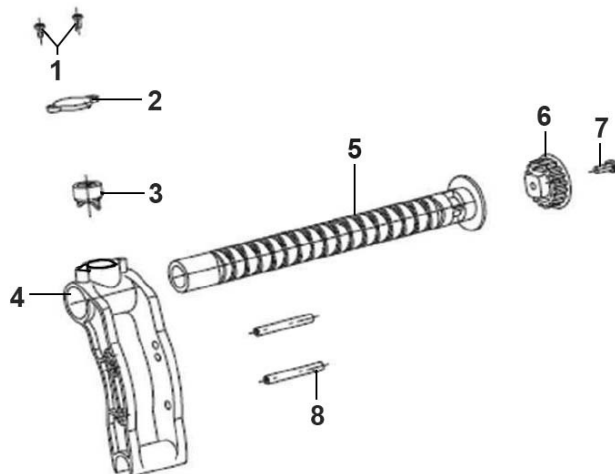

Parts Information:
Air Hose Reel Auto-Rewind Control 15m
Ø10mm ID - Rubber Hose
Model No: SA822.V2

Item	Part No.	Description
1	SA822.V2-01	Side Cover (Left)
2	SA822.V2-02	Screw M4 x 10
3	SA822.V2-03	Hose Clip
4	SA822.V2-04	Inlet
5	SA822.V2-05	Inlet Hose
6	SA822.V2-06	Left Casing Assembly
7	SA822.V2-07	Gear (Big)
8	SA822.V2-08	Screw St4 x 15
9	SA822.V2-09	Drum Assembly
10	SA822.V2-10	Screw St4 x 18
11	SA822.V2-11	Plug For Handle
12	SA822.V2-12	Handle
13	SA822.V2-13	Hose Guide System

Parts Information:
Air Hose Reel Auto-Rewind Control 15m
Ø10mm ID - Rubber Hose
Model No: SA822.V2

Item	Part No.	Description
1	SA822V2.02-01	Main Shaft
2	SA822V2.02-02	Screw St4x18
3	SA822V2.02-03	Gear Wheel (Large)
4	SA822V2.02-04	Drum
5	SA822V2.02-05	Output Hose
6	SA822V2.02-06	Main Spring
7	SA822V2.02-07	Free Stop Assembly

Item	Part No.	Description
8	SA822V2.02-08	Bushing
9	SA822V2.02-09	Hose Support
10	SA822V2.02-10	Hose Clip
11	SA822V2.02-11	Outlet Fitting
12	SA822V2.02-12	Thrust Bearing
13	SA822V2.02-13	Circlip
14	SA822V2.02-14	Seal Ring

Item	Part No.	Description
1	SA822V2.03-01	Screw St3x6
2	SA822V2.03-02	Covering Plate Of Inverting Block
3	SA823V2.03-04	Inverting Block
4	SA822V2.03-04	Hose Guide Seat

Item	Part No.	Description
5	SA822V2.03-05	Threaded Tube
6	SA822V2.03-06	Gear Wheel (Small)
7	SA822V2.03-07	Screw St4x10
8	SA822V2.03-08	Rivet