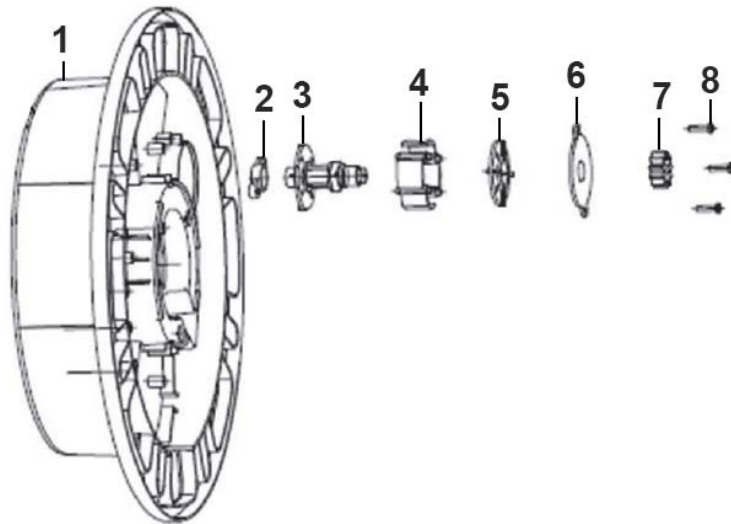

Item	Part No.	Description
1	SA822V2.03-01	Screw St3x6
2	SA822V2.03-02	Covering Plate Of Inverting Block
3	SA823V2.03-04	Inverting Block
4	SA822V2.03-04	Hose Guide Seat

Item	Part No.	Description
5	SA822V2.03-05	Threaded Tube
6	SA822V2.03-06	Gear Wheel (Small)
7	SA822V2.03-07	Screw St4x10
8	SA822V2.03-08	Rivet

Sealey Group, Kempson Way, Suffolk Business Park, Bury St Edmunds, Suffolk. IP32 7AR

01284 757500

01284 703534

sales@sealey.co.uk

www.sealey.co.uk

Parts Information:
Air Hose Reel Auto-Rewind Control 15m
Ø10mm ID - Rubber Hose
Model No: SA822.V2

Item	Part No.	Description
1	SA822V2.05-01	Left Casing
2	SA822V2.05-02	Left Outside Casing
3	SA822V2.05-03	Screw St3x6

Item	Part No.	Description
1	SA822V2.04-01	Right Casing
2	SA822V2.04-02	Right Outside Casing
3	SA822V2.04-03	Screw St3x6

Item	Part No.	Description
1	SA822V2.06-01	Drum
2	SA823V2.06-02	Shaft Clip
3	SA822V2.06-03	Shaft
4	SA822V2.06-04	Shaft Support (Set Of 4)

Item	Part No.	Description
5	SA822V2.06-05	Fixing Plate
6	SA824V2.06-06	Cover
7	SA822V2.06-07	Small Gear Wheel
8	SA822V2.06-08	Screw St4x18