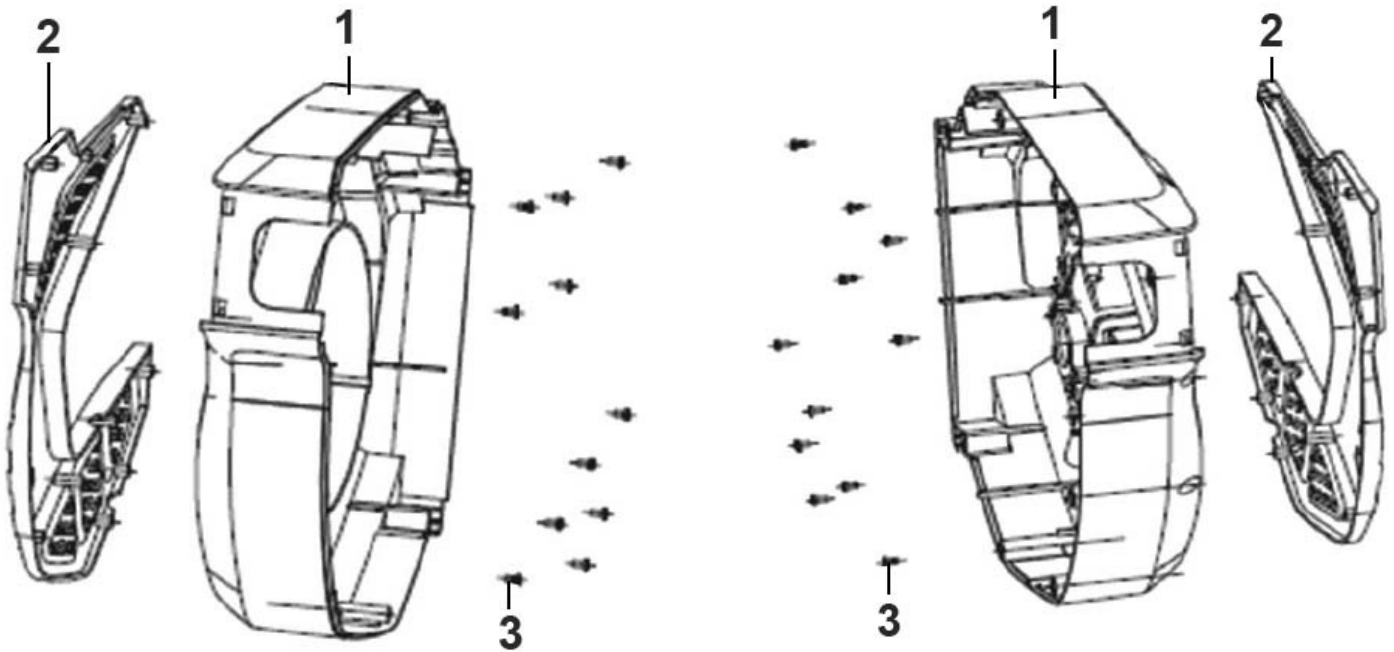

Sealey Group, Kempson Way, Suffolk Business Park, Bury St Edmunds, Suffolk. IP32 7AR

01284 757500

01284 703534

sales@sealey.co.uk

www.sealey.co.uk

Parts Information:
Air Hose Reel Auto-Rewind Control 15m
Ø10mm ID - Rubber Hose
Model No: SA822.V2