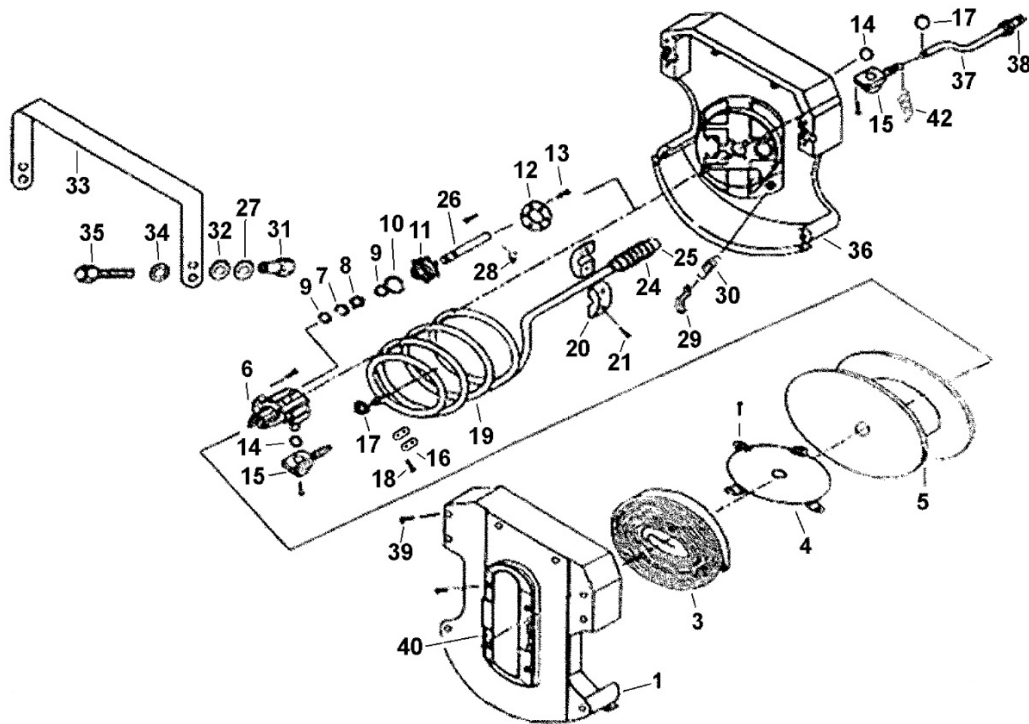

Parts Information:
**Retractable Air Hose Reel 10mtr 8mm ID -
 PU Hose**
Model No: SA813

Item	Part No.	Description
1	SA810.01	Left cover
3	SA810.03	Spring
4	SA810.04	Spring cover
5	SA810.05	Seat
6	SA810.06	Axle
7	SA810.07	Spacer
8	SA810.08	Collar
9	SA810.09	O-ring
10	SA810.10	O-ring
11	SA810.11	Cover
12	SA810.12	Spacer
13	SA810.13	Screw
14	SA810.14	O-ring
15	SA810.15	Connector
16	SA810.16	Clip
17	SA810.17	Hose clamp
18	SA810.18	Screw
19	SA812.19	Air hose 10m x 6mm
20	SA810.20	Clip (c/w screw)
21	SA810.21	Screw
24	SA810.24	Rubber sleeve

Item	Part No.	Description
25	SA810.25	Connector
26	SA810.26	Axle
27	SWM14.S	Spring washer m14 zinc (single)
28	SA810.28	Collar
29	SA810.29	Pawl
30	SA810.30	Spring
31	SA810.31	Collared nut
32	SA810.32	Plastic spacer, thin.
33	SA810.33	Shelf
34	SA810.34	Plastic spacer, thick
35	SA810.35	Screw
36	SA810.36	Right cover
37	SA810.37	Inlet hose 11mm x 15mm x 800mm
38	SA810.38	Connector
39	SA810.39	Screw
40	SA810.40	Cover
42	SA810.42	Spring
39	SA810.39	Screw
40	SA810.40	Cover
42	SA810.42	Spring