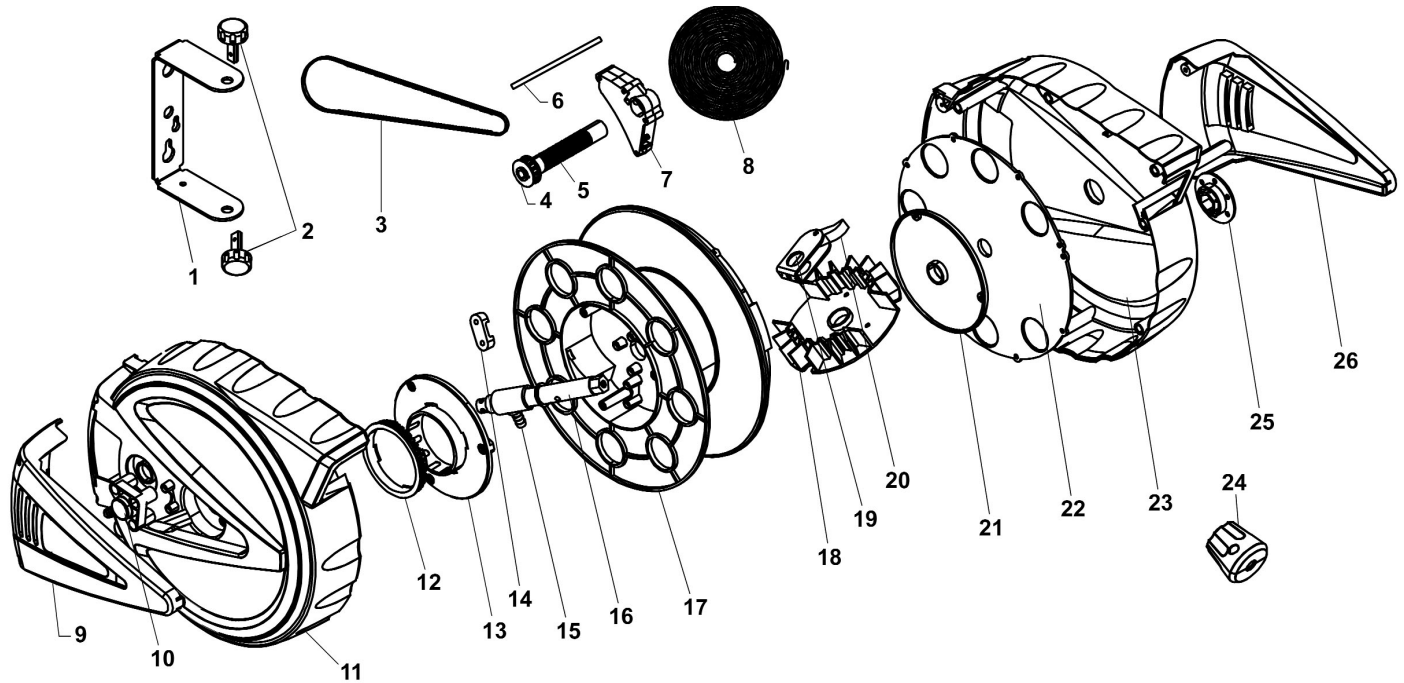

Parts Information:
**Retractable Air Hose Reel 12mtr Ø6.5mm
 ID PU Hose
 Model No: SA812.V2**

Item	Part No.	Description
1	SA814.V2-01	WALL BRACKET
2	SA814.V2-02	WALL BRACKET PIN
3	SA814.V2-03	BELT
4	SA814.V2-04	SMALL GEAR
5	SA814.V2-05	SHAFT
6	SA814.V2-06	AXLE
7	SA812.V2-07	RACK ASS'Y
8	SA814.V2-08	SPRING
9	SA814.V2-09	LEFT HAND CASE COVER
10	SA814.V2-10	INLET HOSE CONNECTOR
11	SA814.V2-11	LEFT HAND CASE
12	SA812.V2-12	GEAR
13	SA812.V2-13	GEAR RETURN PLATE
14	SA814.V2-13	CLIP
15	SA814.V2-14	INNER HOSE CONNECTOR
16	SA812.V2-16	MAIN SHAFT

Item	Part No.	Description
17	SA814.V2-16	DRUM
18	SA814.V2-17	RATCHET
19	SA814.V2-18	RATCHET BRACKET
20	SA814.V2-19	RATCHET PAWL
21	SA814.V2-20	SPRING INNER COVER
22	SA814.V2-21	SPRING OUTER COVER
23	SA814.V2-22	RIGHT HAND CASE
24	SA814.V2-25	STOP BALL
25	SA814.V2-23	TENSION COVER
26	SA814.V2-24	RIGHT HAND COVER
--	SA812.V2-H	HOSE 12mtr (NOT SHOWN)
--	SA812.V2-HCF	HOSE CONNECTOR FEMALE (NOT SHOWN)
--	SA812.V2-HC2	HOSE CLAMP (X 2 IN PACK) (NOT SHOWN)
--	SA812.V2-H2	AIR INLET HOSE (NOT SHOWN)
--	SA812.V2-HC	HOSE CONNECTOR MALE (NOT SHOWN)