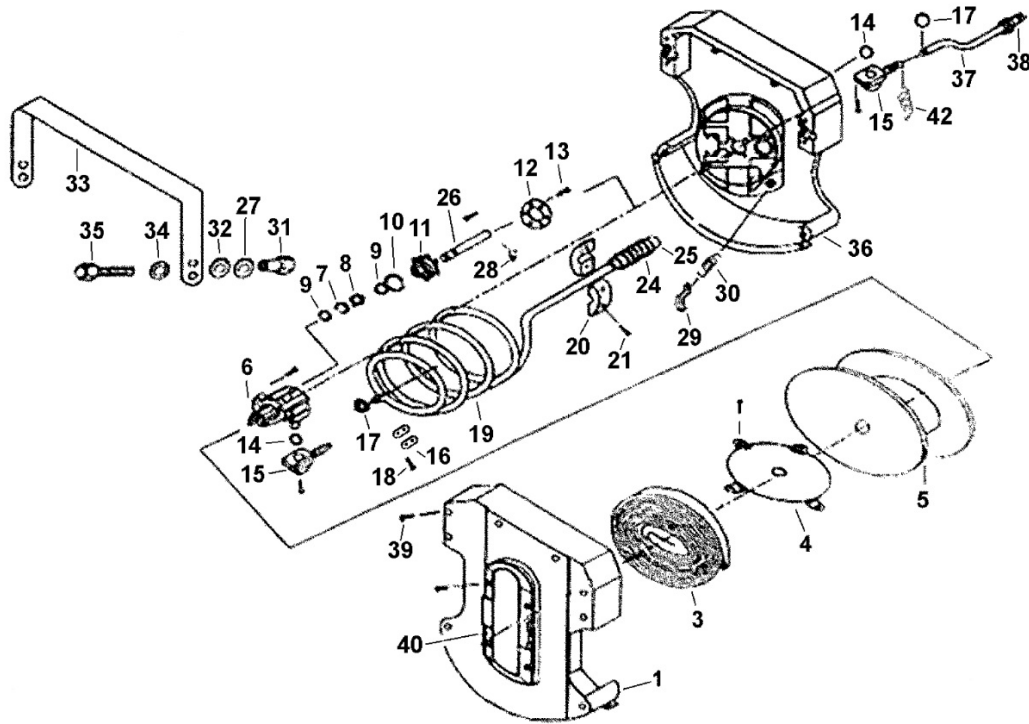

Parts Information:
Retractable Air Hose Reel 6mtr Ø6mm ID
Polyurethane Hose
Model No: SA810

Item	Part No.	Description
1	SA810.01	Left cover
1	SA810.01-N	Left cover (new type)
3	SA810.03	Spring
4	SA810.04	Spring cover
5	SA810.05	Seat
6	SA810.06	Axle
7	SA810.07	Spacer
8	SA810.08	Collar
9	SA810.09	O-ring
10	SA810.10	O-ring
11	SA810.11	Cover
12	SA810.12	Spacer
13	SA810.13	Screw
14	SA810.14	O-ring
15	SA810.15	Connector
16	SA810.16	Clip
17	SA810.17	Hose clamp
18	SA810.18	Screw
19	SA810.19	Air hose 6m x 6mm
20	SA810.20	Clip
21	SA810.21	Screw

Item	Part No.	Description
24	SA810.24	Rubber sleeve
25	SA810.25	Connector
26	SA810.26	Axle
27	SWM14.S	Spring washer m14 zinc (single) / Spring washer m14 zinc
28	SA810.28	Collar
29	SA810.29	Pawl
30	SA810.30	Spring
31	SA810.31	Collared nut
31	SA810.31-N	Collared nut (new type)
32	SA810.32	Plastic spacer, thin.
33	SA810.33	Shelf
34	SA810.34	Plastic spacer, thick
35	SA810.35	Screw
36	SA810.36	Right cover
36	SA810.36-N	Right cover (new type)
37	SA810.37	Inlet hose 11mm x 15mm x 800mm
38	SA810.38	Connector
39	SA810.39	Screw
40	SA810.40	Cover
42	SA810.42	Spring