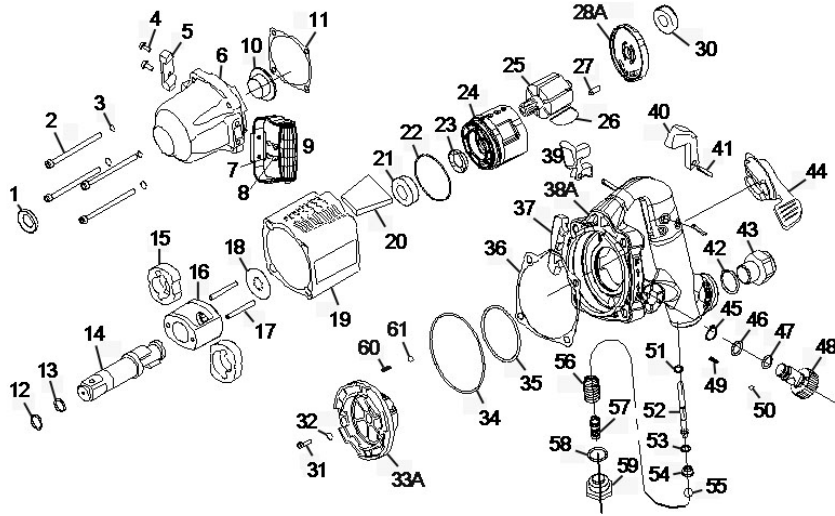

Parts Information:
**Air Impact Wrench 1" Sq Drive Twin
 Hammer Composite/Magnesium
 Model No: SA685**

Item	Part No.	Description
1	SA685.01	OIL SEAL
2	SA685.02	SCREW (M8x120)
3	SA685.03	SPRING WASHER
4	BHSS816.SB	BUTTON HEAD SOCKET SCREW M8x16 BLACK
5	SA685.05	FRONT RUBBER STAND
6	SA685.06	HAMMER CASE
7	SA685.07	SPRING WASHER
8	SA685.08	SCREW (M8x16)
9	SA685.09	SUPPORT HANDLE
10	SA685.10	BUSHING
11	SA685.11	FRONT GASKET
12	SA685.12	ANVIL COLLAR
13	SA685.13	O-RING (12.4x2.6)
14	SA685.14	ANVIL
15	SA685.15	HAMMER DOG
16	SA685.16	HAMMER CAGE
17	SA685.17	HAMMER PIN
18	SA685.18	WASHER
19	SA685.19	MOTOR HOUSING
20	SA685.20	MUFFLER
21	B/R14	BEARING R14
22	SA685.22	O-RING (82.27x1.78)
23	SA685.23	OIL SEAL (42x22)
24	SA685.24	CYLINDER
25	SA685.25	ROTOR
26	SA685.26	ROTOR BLADE
27	SA685.27	SPRING PIN
28A	SA685.28A	REAR END PLATE
30	SA685.30	BEARING
31	SA685.31	SCREW (M5x20)

Item	Part No.	Description
32	SA685.32	O-RING (3.8x1.9)
33A	SA685.33A	REVERSE VALVE
34	SA685.34	O-RING (82.22x2.62)
35	SA685.35	O-RING (45.7x2.62)
36	SA685.36	REAR GASKET
37	SA685.37	REAR RUBBER STAND
38A	SA685.38A	REAR COVER
39	SA685.39	TRIGGER
40	SA685.40	TRIGGER CAP
41	SA685.41	SPRING PIN
42	SA685.42	O-RING (18x2.5)
43	SA685.43	HOSE ADAPTOR
44	SA685.44	REVERSE LEVER
45	SA685.45	C-RING (S14)
46	SA685.46	O-RING (10x2)
47	SA685.47	O-RING (12x2)
48	SA685.48	REGULATOR VALVE
49	SA685.49	SPRING
50	SB-4.0	STEEL BALL 4.0mm
51	SA685.51	O-RING (4x1)
52	SA685.52	VALVE STEM
53	SA685.53	O-RING (10x2)
54	SA685.54	RETAINER
55	SA685.55	BALL
56	SA685.56	SPRING
57	SA685.57	SPRING
58	SA685.58	O-RING (18x2.5)
59	SA685.59	HOSE FITTING
60	SA685.60	SPRING
61	SB-4.0	STEEL BALL 4.0mm