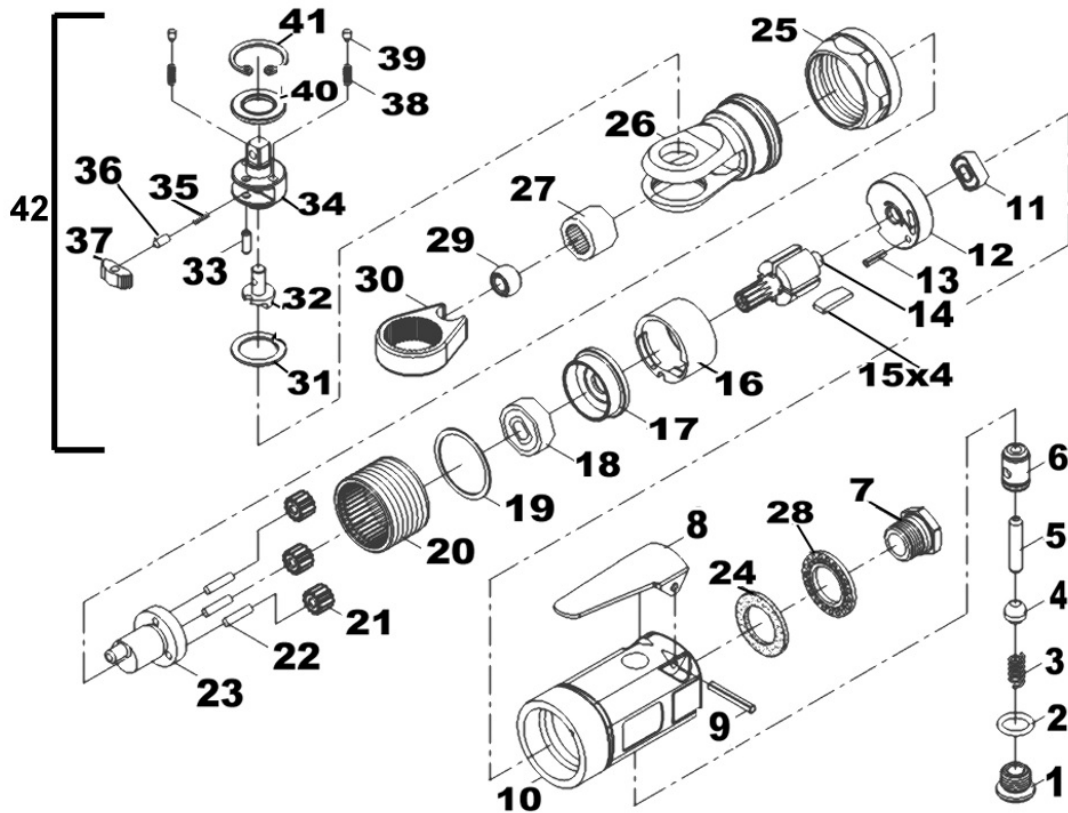

Parts Information:
Air Ratchet Wrench 3/8" Sq Drive Super Stubby
Model No: SA633

Item	Part No.	Description
1	SA632.01	Plug
2	SA632.02	O-Ring
3	SA632.03	Throttle Valve Spring
4	SA632.04	Valve
5	SA632.05	Valve Stem
6	SA632.06	Valve Bushing
7	SA632.07	Air Inlet Bushing
8	SA632.08	Throttle Lever
9	SA632.09	Spring Pin M3x22
10	SA632.10	Handle
11	B/696ZZ	Bearing 696ZZ
12	SA632.12	Rear End Plate
13	SA632.13	Spring Pin
14	SA632.14	Rotor
15	SA632.15	Rotor Blade
16	SA632.16	Cylinder
17	SA632.17	Front End Plate
18	B/608ZZ	Bearing 608ZZ
19	SA632.19	Washer Seal
20	SA632.20	Internal Gear
21	SA632.21	Planet Gear

Item	Part No.	Description
22	SA632.22	Gear Pivot
23	SA632.23	Crank Shaft
24	SA632.24	Muffler
25	SA632.25	Clamp Nut
26	SA632.26	Ratchet Housing
27	SA632.27	Needle Bearing
28	SA632.28	Exhaust Deflector
29	SA632.29	Drive Bushing
30	SA632.30	Ratchet Yoke
31	SA632.31	Ring
32	SA632.32	Reverse Button
33	SA632.33	Pawl Pivot
34	SA633.34	Ratchet Anvil 3/8"
35	SA632.35	Spring
36	SA632.36	Spring Cap
37	SA632.37	Ratchet Pawl
38	SA632.38	Friction Spring
39	SA632.39	Post
40	SA633.40	Spacer
41	SA633.41	Retaining Ring 3/8"
42	SA633.RHK	Ratchet Head Kit 3/8" (Parts 31-41)