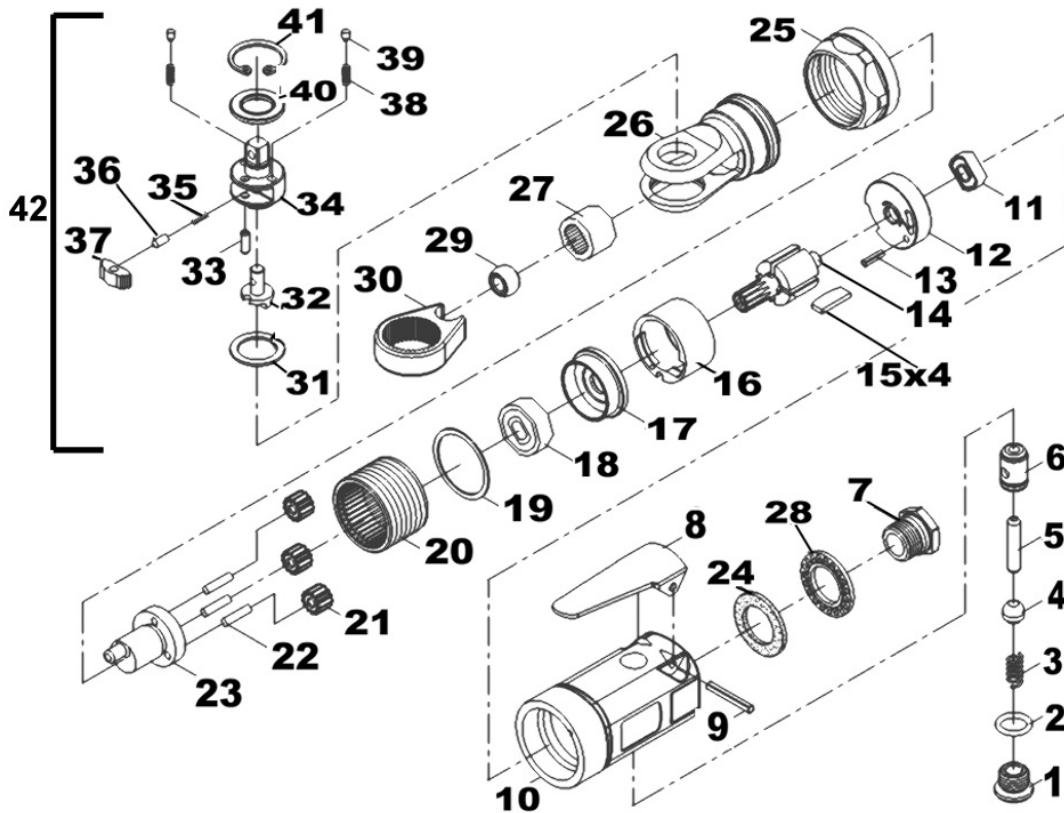

Parts Information:  
**Air Ratchet Wrench 1/4" Sq Drive Super Stubby**  
**Model No: SA632**

Item	Part No.	Description
1	SA632.01	Plug
2	SA632.02	O-Ring
3	SA632.03	Throttle Valve Spring
4	SA632.04	Valve
5	SA632.05	Valve Stem
6	SA632.06	Valve Bushing
7	SA632.07	Air Inlet Bushing
8	SA632.08	Throttle Lever
9	SA632.09	Spring Pin M3x22
10	SA632.10	Handle
11	B/696ZZ	Bearing 696ZZ
12	SA632.12	Rear End Plate
13	SA632.13	Spring Pin
14	SA632.14	Rotor
15	SA632.15	Rotor Blade
16	SA632.16	Cylinder
17	SA632.17	Front End Plate
18	B/608ZZ	Bearing 608ZZ
19	SA632.19	Washer Seal
20	SA632.20	Internal Gear
21	SA632.21	Planet Gear

Item	Part No.	Description
22	SA632.22	Gear Pivot
23	SA632.23	Crank Shaft
24	SA632.24	Muffler
25	SA632.25	Clamp Nut
26	SA632.26	Ratchet Housing
27	SA632.27	Needle Bearing
28	SA632.28	Exhaust Deflector
29	SA632.29	Drive Bushing
30	SA632.30	Ratchet Yoke
31	SA632.31	Ring
32	SA632.32	Reverse Button
33	SA632.33	Pawl Pivot
34	SA632.34	Ratchet Anvil 1/4"
35	SA632.35	Spring
36	SA632.36	Spring Cap
37	SA632.37	Ratchet Pawl
38	SA632.38	Friction Spring
39	SA632.39	Post
40	SA632.40	Thrust Washer 1/4"
41	SA632.41	Retaining Ring 1/4"
42	SA632.RHK	Ratchet Head Kit 1/4" (Parts 31-41)