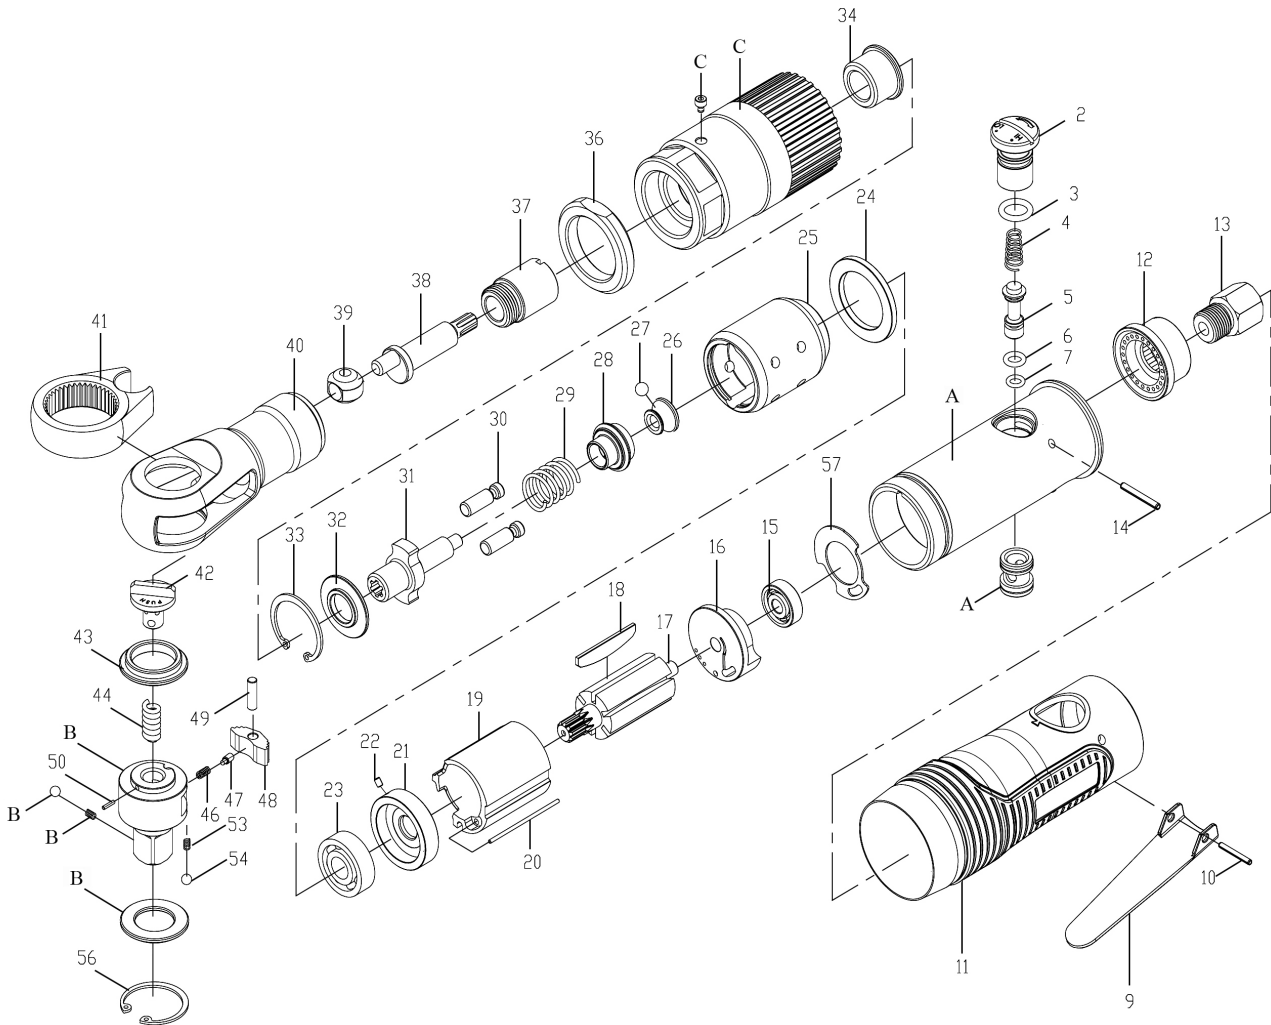

Parts Information:
**Air Ratchet Wrench Reactionless 1/2" Sq
Drive**
Model No: SA616

NOTE: It is our policy to continually improve products and as such we reserve the right to alter data, specifications and component parts without prior notice.

01284 757500

01284 703534

sales@sealey.co.uk

www.sealey.co.uk

Parts Information:
Air Ratchet Wrench Reactionless 1/2" Sq
Drive
Model No: SA616

A	SA616.01A	HOUSING (c/w VALVE BUSHING)
2	SA616.02	AIR REGULATOR
3	SA616.03	O-RING
4	SA616.04	SPRING
5	SA616.05	VALVE STEM
6	SA616.06	O-RING
7	SA616.07	O-RING
9	SA616.09	THROTTLE LEVER
10	SA616.10	THROTTLE LEVER PIN
11	SA616.11	HANDLE GRIP
12	SA616.12	MUFFLER COVER
13	SA616.13	AIR INLET BUSHING
14	SA616.14	THROTTLE LEVER PIN
15	SA616.15	BEARING
16	SA616.16	REAR END PLATE
17	SA616.17	ROTOR
18	SA616.18	ROTOR BLADE
19	SA616.19	CYLINDER
20	SA616.20	PIN
21	SA616.21	FRONT END PLATE
22	SA616.22	PIN
23	SA616.23	BEARING
24	SA616.24	WASHER
25	SA616.25	HAMMER CAGE
26	SA616.26	DRIVE BALL SEAT
27	SB-6.0	STEEL BALL 6.0mm
28	SA616.28	CAM
29	SA616.29	SPRING

Item	Part No.	Description
30	SA616.30	HAMMER PIN
31	SA616.31	ANVIL
32	SA616.32	LIPPED WASHER
33	SA616.33	RETAINING RING
34	SA616.34	ANVIL BUSHING
C	SA616.35A	CONNECTING SET ASS'Y
36	SA616.36	NUT
37	SA616.37	BUSHING
38	SA616.38	CRANKSHAFT
39	SA616.39	DRIVE BUSHING
40	SA616.40	RATCHET HOUSING
41	SA616.41	RATCHET YOKE
42	SA616.42	REVERSE SWITCH
43	SA616.43	WASHER
44	SA616.44	VALVE SPRING
B	SA616.45A	1/2" RATCHET ANVIL ASS'Y
46	SA616.46	SPRING
47	SA616.47	LOCKING PIN
48	SA616.48	RATCHET PAWL
49	SA616.49	PIN
50	SA616.50	PIN
53	SA616.53	SPRING
54	SB-4.0	STEEL BALL 4.0mm
55	SA616.55	THRUST WASHER (1/2")
56	SA616.56	RETAINING RING
57	SA616.57	GASKET