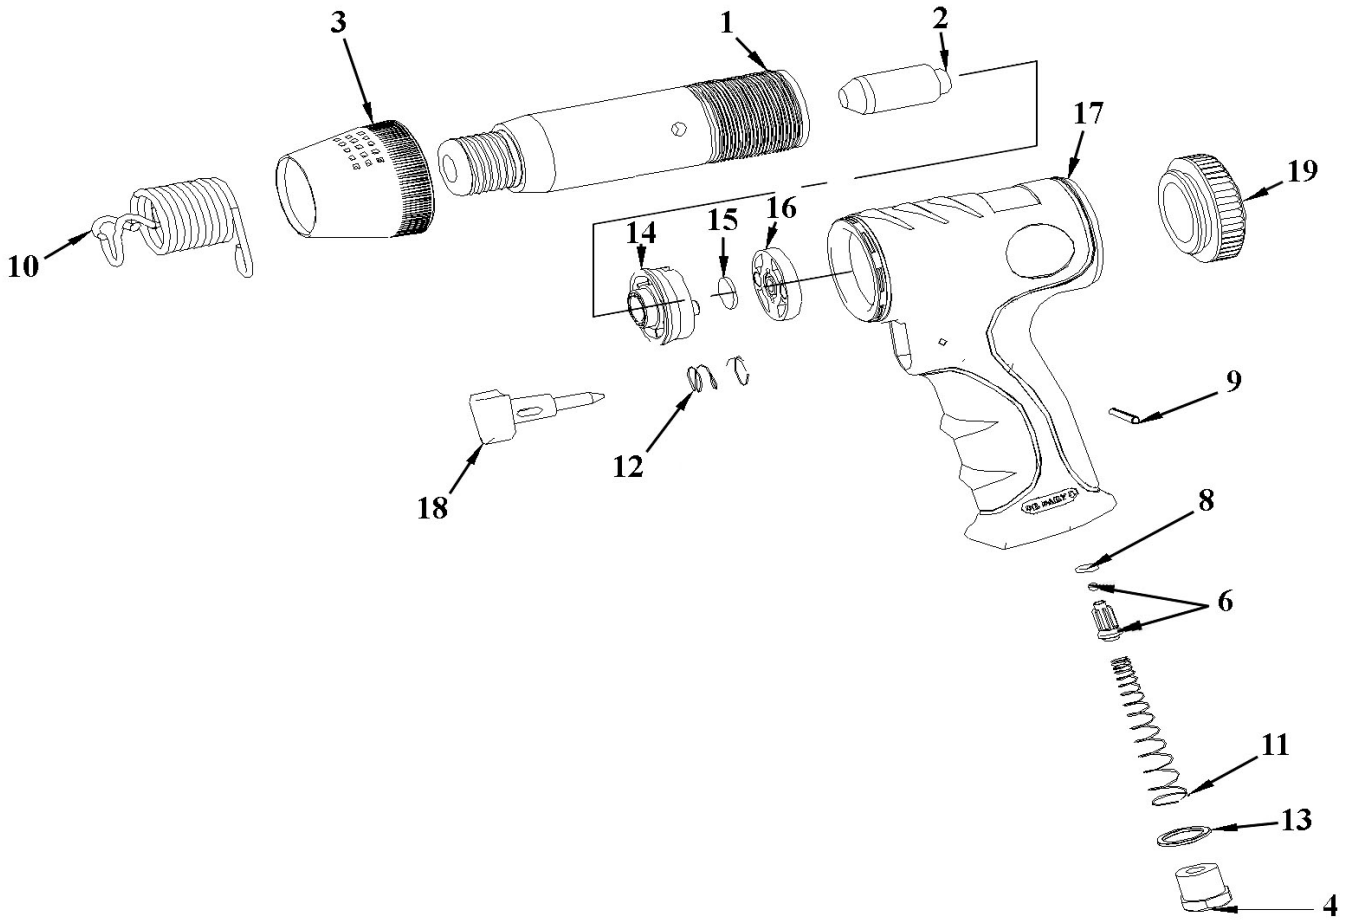

Parts Information:
Air Hammer Kit Composite Premier - Long Stroke
Model No: SA614

Item	Part No.	Description
1	SA614.01	CYLINDER (146mm)
2	SA614.02	PISTON (46mm)
3	SA613.03	EXHAUST DEFLECTOR
4	SA613.04	AIR INLET
--	SA613.05	VALVE SLEEVE (NOT SHOWN)
6	SA613.06	VALVE STEM
6	SB-4.0	STEEL BALL 4.0mm
8	SA613.08	O-RING
9	SA613.09	ROLL PIN
10	SA613.10	SPRING RETAINER

Item	Part No.	Description
11	SA613.11	SPRING
12	SA613.12	SPRING
13	SA613.13	SHIM PLATE
14	SA613.14	VALVE CASE
15	SA613.15	VALVE DISC
16	SA613.16	LID-VALVE
17	SA613.17	HOUSING
18	SA613.18	TRIGGER
19	SA613.19	AIR CUSHION