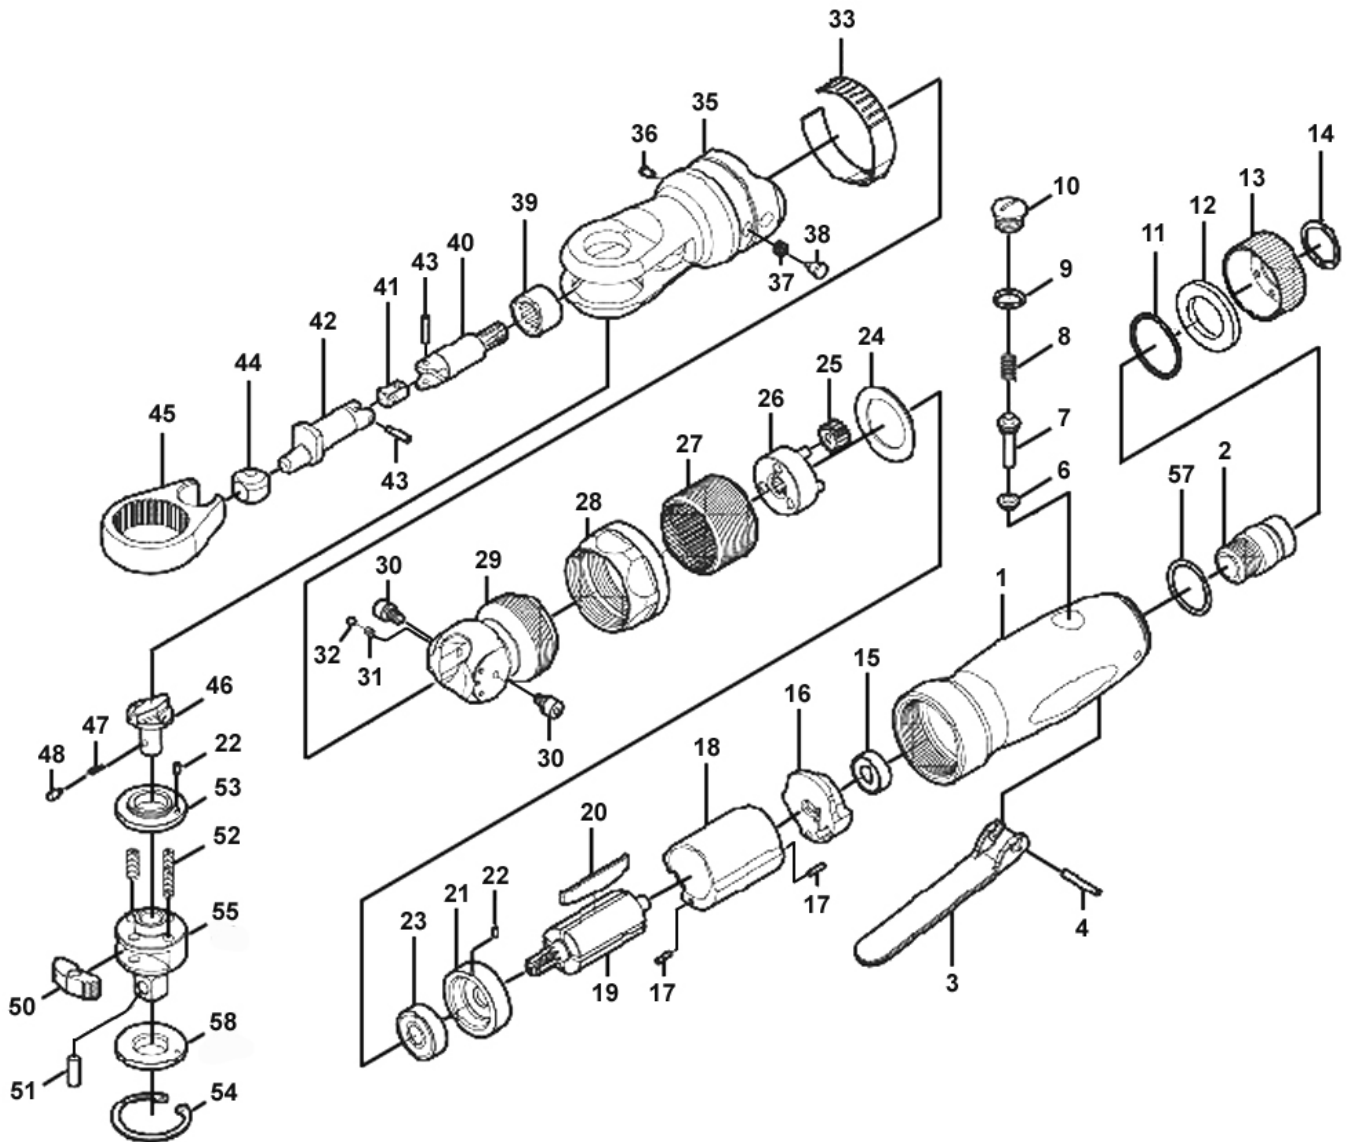

Parts Information:
Air Flexi-Head Ratchet Wrench 1/2" Sq
Drive
Model No: SA610.V2

NOTE: It is our policy to continually improve products and as such we reserve the right to alter data, specifications and component parts without prior notice.

01284 757500

01284 703534

sales@sealey.co.uk

www.sealey.co.uk

Parts Information:
**Air Flexi-Head Ratchet Wrench 1/2" Sq
Drive
Model No: SA610.V2**

1	SA609.01	HOUSING
2	SA609.02	AIR INLET
3	SA609.V2-03	TRIGGER
4	SA609.04	SPRING PIN
6	SA609.06	PACKING
7	SA609.07	VALVE ROD
8	SA609.V2-08	SPRING
9	SA609.09	O-RING
10	SA609.V2-10	SCREW
11	SA609.11	O-RING
12	SA609.12	MUFFLER FILTER
13	SA609.V2-13	EXHAUST DEFLECTOR
14	SA609.14	RETAINING RING
15	B/606ZZ	BEARING 606ZZ
16	SA609.16	REAR PLATE
17	SA609.V2-17	SPRING PIN
18	SA609.18	CYLINDER
19	SA609.19	ROTOR
20	SA609.V2-20	ROTOR BLADE
21	SA609.21	FRONT PLATE
22	SA609.22	PIN
23	B/608ZZ	BEARING 608ZZ
24	SA609.24	DISHED WASHER
25	SA609.V2-25	GEAR
26	SA609.26	CARRIER
27	SA609.27	INTERNAL GEAR
28	SA609.28	LOCK NUT
29	SA609.29	RATCHET HOUSING

Item	Part No.	Description
30	SCB46.SB	SOCKET HEAD CAP SCREW M4x6 BLACK
31	SA609.31	SPRING
32	SB-3.0	STEEL BALL 3.0mm
33	SA609.33	CLAMP RING (SO)
35	SA609.35	RATCHET HOUSING
36	SA609.36	PIN
37	SA609.37	SPRING
38	SA609.38	PIN
39	B/HK1212	NEEDLE BEARING HK1212
40	SA609.40	ANVIL
41	SA609.41	JOINT
42	SA609.42	ECCENTRIC SHAFT
43	SA609.43	SPRING PIN
44	SA609.44	DRIVE BUSHING
45	SA609.45	YOKE
46	SA609.V2-46	REVERSE LEVER
47	SA609.V2-47	SPRING
48	SA609.V2-48	LOCK PIN
50	SA609.51	RATCHET PAWL
51	SA609.52	PIN
52	SA609.V2-52	SPRING
54	SA609.56	RETAINING RING
55	SA610.V2-55	RATCHET ANVIL 1/2"
57	SA609.V2-57	O-RING
58	SA610.V2-58	METAL RIDGED THRUST WASHER 1/2"