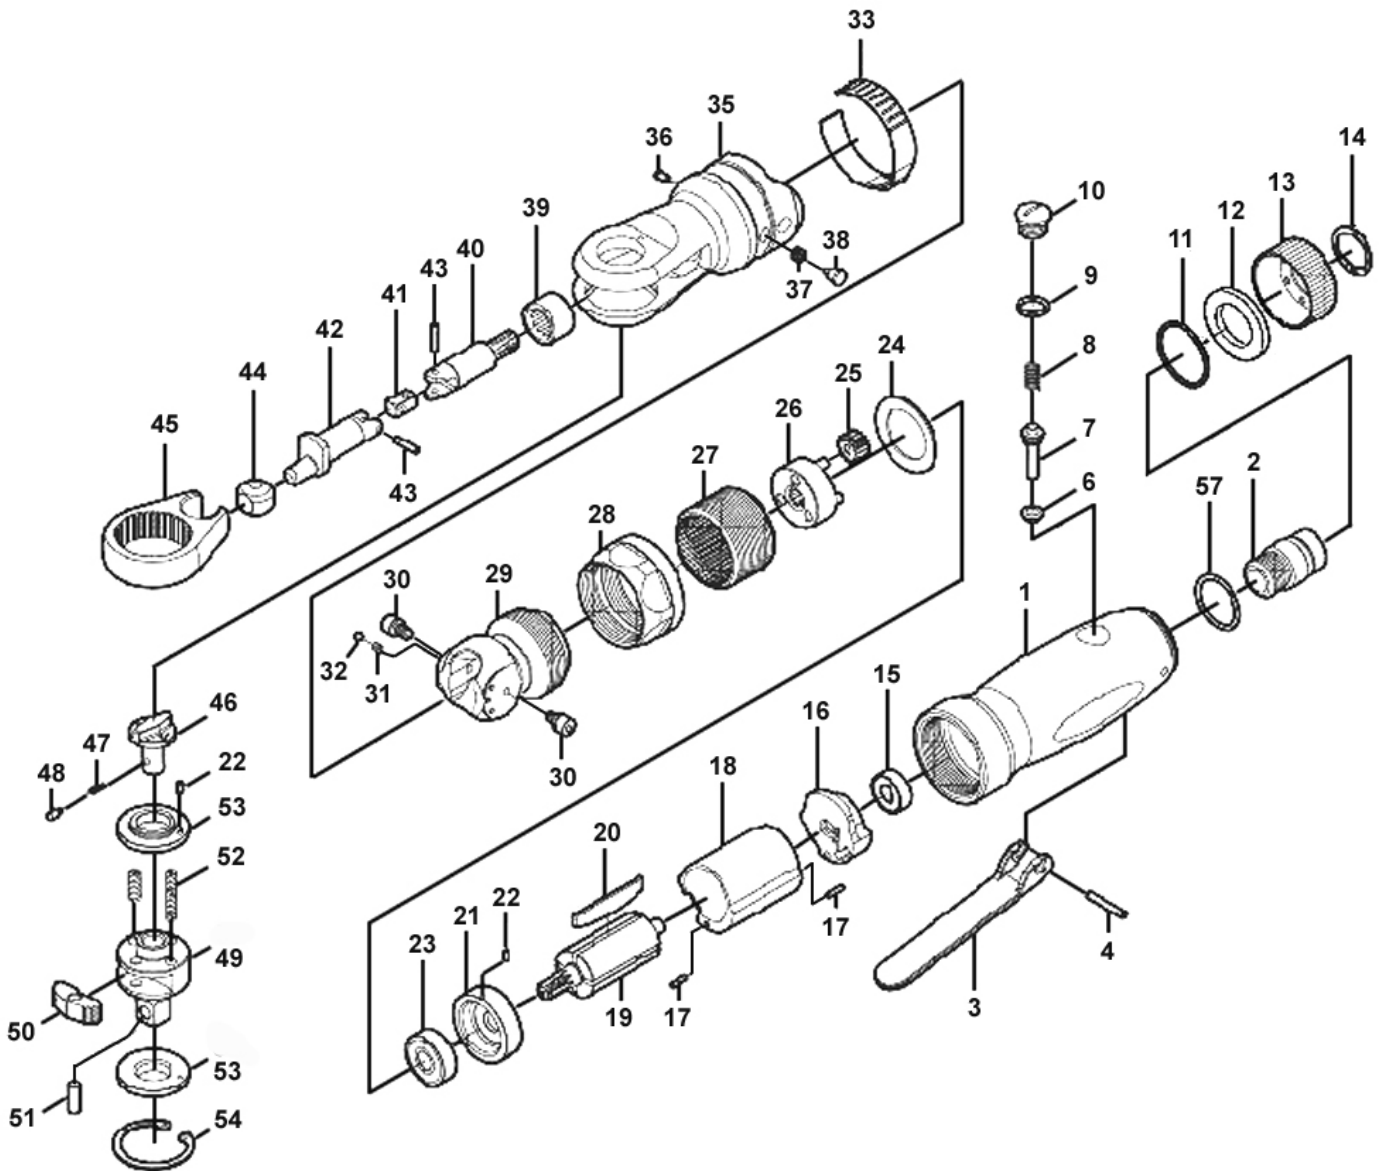

Parts Information:  
Air Flexi-Head Ratchet Wrench 3/8" Sq  
Drive  
Model No: SA609.V2

**NOTE:** It is our policy to continually improve products and as such we reserve the right to alter data, specifications and component parts without prior notice.

01284 757500

01284 703534

sales@sealey.co.uk

www.sealey.co.uk

Parts Information:  
**Air Flexi-Head Ratchet Wrench 3/8" Sq Drive**  
**Model No: SA609.V2**

1	SA609.01	HOUSING
2	SA609.02	AIR INLET
3	SA609.V2-03	TRIGGER
4	SA609.04	SPRING PIN
6	SA609.06	PACKING
7	SA609.07	VALVE ROD
8	SA609.V2-08	SPRING
9	SA609.09	O-RING
10	SA609.V2-10	SCREW
11	SA609.11	O-RING
12	SA609.12	MUFFLER FILTER
13	SA609.V2-13	EXHAUST DEFLECTOR
14	SA609.14	RETAINING RING
15	B/606ZZ	BEARING 606ZZ
16	SA609.16	REAR PLATE
17	SA609.V2-17	SPRING PIN
18	SA609.18	CYLINDER
19	SA609.19	ROTOR
20	SA609.V2-20	ROTOR BLADE
21	SA609.21	FRONT PLATE
22	SA609.22	PIN
23	B/608ZZ	BEARING 608ZZ
24	SA609.24	DISHED WASHER
25	SA609.V2-25	GEAR
26	SA609.26	CARRIER
27	SA609.27	INTERNAL GEAR
28	SA609.28	LOCK NUT
29	SA609.29	RATCHET HOUSING

Item	Part No.	Description
30	SCB46.SB	SOCKET HEAD CAP SCREW M4x6 BLACK
31	SA609.31	SPRING
32	SB-3.0	STEEL BALL 3.0mm
33	SA609.33	CLAMP RING
35	SA609.35	RATCHET HOUSING
36	SA609.36	PIN
37	SA609.37	SPRING
38	SA609.38	PIN
39	B/HK1212	NEEDLE BEARING HK1212
40	SA609.40	ANVIL
41	SA609.41	JOINT
42	SA609.42	ECCENTRIC SHAFT
43	SA609.43	SPRING PIN
44	SA609.44	DRIVE BUSHING
45	SA609.45	YOKE
46	SA609.V2-46	REVERSE LEVER
47	SA609.V2-47	SPRING
48	SA609.V2-48	LOCK PIN
49	SA609.V2-49	RATCHET ANVIL 3/8"
50	SA609.51	RATCHET PAWL
51	SA609.52	PIN
52	SA609.V2-52	SPRING
53	SA609.55	THRUST WASHER 3/8"
54	SA609.56	RETAINING RING
57	SA609.V2-57	O-RING