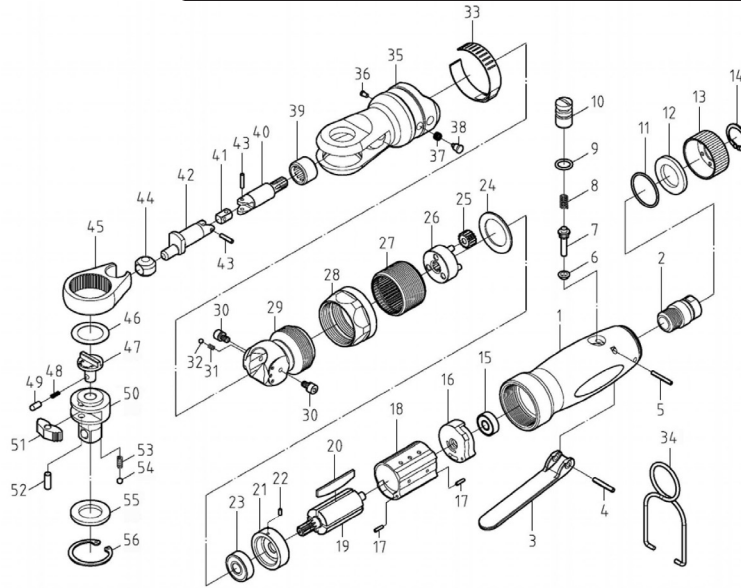

Parts Information:  
**Air Flexi-Head Ratchet Wrench 3/8" Sq Drive**  
**Model No: SA609**

Item	Part No.	Description
1	SA609.01	HOUSING
2	SA609.02	AIR INLET
3	SA609.03	TRIGGER
4	SA609.04	SPRING PIN
5	SA609.05	SPRING PIN
6	SA609.06	PACKING
7	SA609.07	VALVE ROD
8	SA609.08	SPRING
9	SA609.09	O-RING
10	SA609.10	REGULATOR
11	SA609.11	O-RING
12	SA609.12	MUFFLER FILTER
13	SA609.13	EXHAUST DEFLECTOR
14	SA609.14	RETAINING RING
15	B/606ZZ	BEARING 606ZZ
16	SA609.16	REAR PLATE
17	SA609.17	SPRING PIN
18	SA609.18	CYLINDER
19	SA609.19	ROTOR
20	SA609.20	ROTOR BLADE
21	SA609.21	FRONT PLATE
22	SA609.22	PIN
23	B/608ZZ	BEARING 608ZZ
24	SA609.24	DISHED WASHER
25	SA609.25	GEAR
26	SA609.26	CARRIER
27	SA609.27	INTERNAL GEAR
28	SA609.28	LOCK NUT

Item	Part No.	Description
29	SA609.29	RATCHET HOUSING
30	SCB46.SB	SOCKET HEAD CAP SCREW M4x6 BLACK
31	SA609.31	SPRING
32	SB-3.0	STEEL BALL 3.0mm
33	SA609.33	CLAMP RING
34	SA609.34	COMPRESSION SPRING
35	SA609.35	RATCHET HOUSING
36	SA609.36	PIN
37	SA609.37	SPRING
38	SA609.38	PIN
39	B/HK1212	NEEDLE BEARING HK1212
40	SA609.40	ANVIL
41	SA609.41	JOINT
42	SA609.42	ECCENTRIC SHAFT
43	SA609.43	SPRING PIN M2.6 X 10
44	SA609.44	DRIVE BUSHING
45	SA609.45	YOKE
46	SA609.46	WASHER
47	SA609.47	REVERSE LEVER
48	SA609.48	SPRING
49	SA609.49	LOCK PIN
50	SA609.50	RATCHET ANVIL 3/8"
51	SA609.51	RATCHET PAWL
52	SA609.52	PIN
53	SA609.53	SPRING
54	SB-4.0	STEEL BALL 4.0mm
55	SA609.55	THRUST WASHER 3/8"
56	SA609.56	RETAINING RING