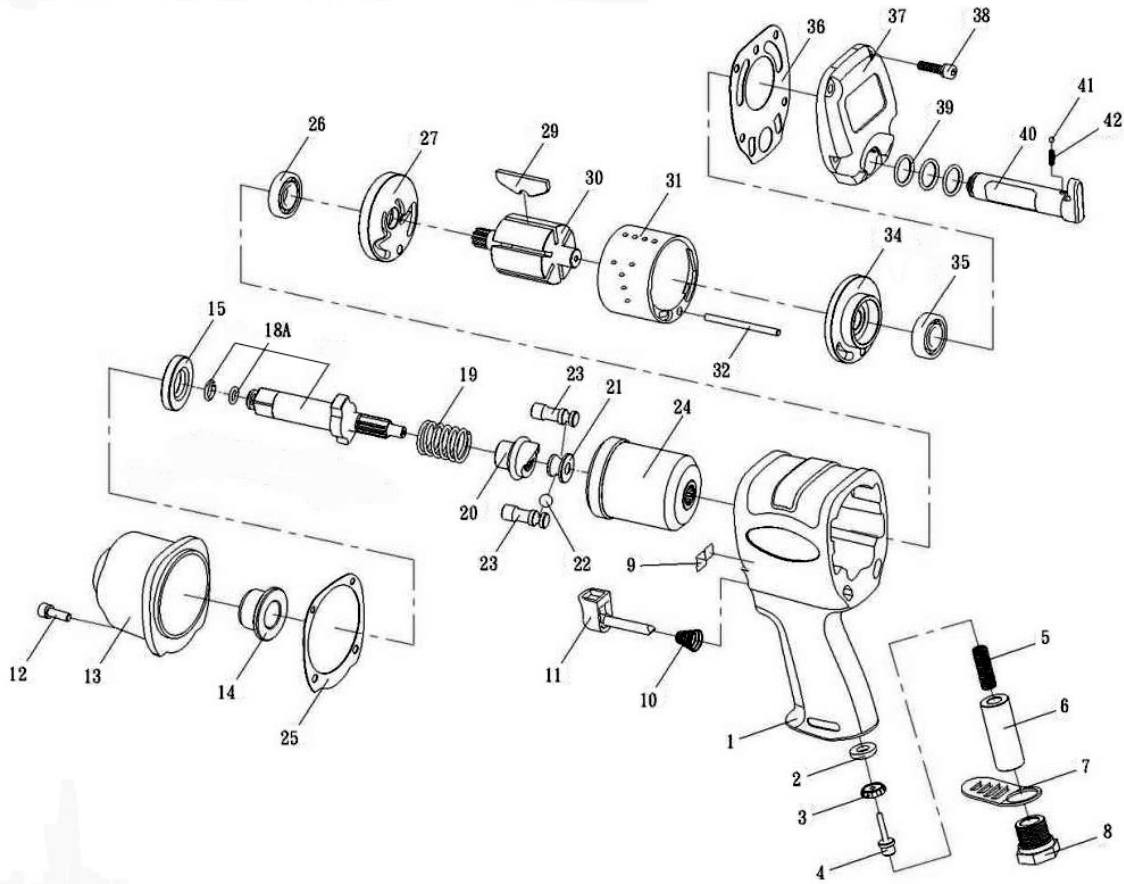

Parts Information:
**Air Impact Wrench 1/2" Sq Drive Limited
 Torque
 Model No: SA6035**

Item	Part No.	Description
1	SA6035.01	HOUSING
2	SA6035.02	THROTTLE VALVE PIECE
3	SA6035.03	THROTTLE VALVE
4	SA6035.04	THROTTLE VALVE PIN
5	SA6035.05	SPRING
6	SA6035.06	FIXER
7	SA6035.07	EXHAUST DEFLECTOR
8	SA6035.08	AIR INLET
9	SA6035.09	FIXER
10	SA6035.10	SPRING
11	SA6035.11	TRIGGER
12	SA6035.12	CAP SCREW
13	SA6035.13	HOUSING COVER
14	SA6035.14	BUSHING
15	SA6035.15	SPACER
18A	SA6035.18A	ANVIL
19	SA6035.19	SPRING
20	SA6035.20	DRIVE CAM
21	SA6035.21	DRIVE CAM FOUNDATION

Item	Part No.	Description
22	SB-8.0	STEEL BALL 8.0mm
23	SA6035.23	HAMMER PIN
24	SA6035.24	HAMMER CAGE
25	SA6035.25	GASKET
26	SA6035.26	BEARING
27	SA6035.27	FRONT END PLATE
29	SA6035.29	ROTOR BLADE
30	SA6035.30	ROTOR
31	SA6035.31	CYLINDER
32	SA6035.32	CYLINDER PIN
34	SA6035.34	REAR END PLATE (c/w BEARING)
35	B/6001	BEARING 6001
36	SA6035.36	GASKET
37	SA6035.37	REAR COVER
38	SA6035.38	CAP SCREW
39	SA6035.39	O-RING
40	SA6035.40	REVERSE BUTTON
41	SB-3.0	STEEL BALL 3.0mm
42	SA6035.42	SPRING