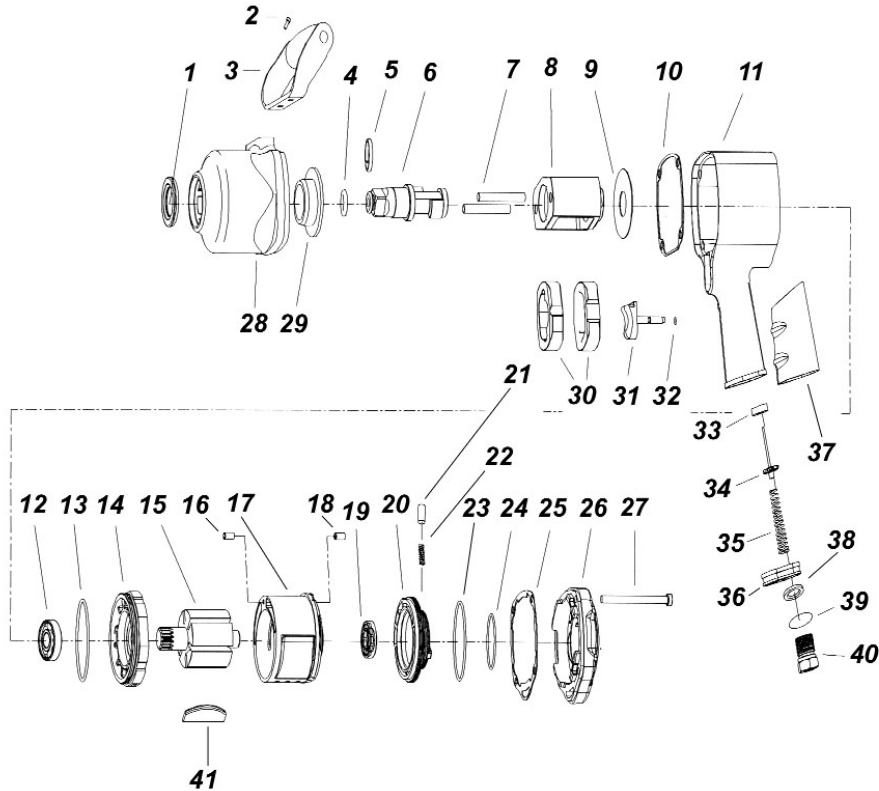

Parts Information:
**Air Impact Pistol Wrench 1" Sq Drive Twin
 Hammer Composite
 Model No: SA6005**

Item	Part No.	Description
1	SA6005.01	OIL SEAL
2	SA6005.02	SOCKET BUTTON HEAD SCREW M8x15
3	SA6005.03	D-HANDLE
4	SA6005.04	O-RING
5	SA6005.05	ANVIL COLLAR
6	SA6005.06	ANVIL
7	SA6005.07	HAMMER PIN
8	SA6005.08	HAMMER CAGE
9	SA6005.09	DISC WITH TOOTHED HOLE
10	SA6005.10	FRONT GASKET
11	SA6005.11	MOTOR HOUSING
12	B/R14	BEARING R14
13	SA6005.13	O-RING
14	SA6005.14	FRONT PLATE
15	SA6005.15	ROTOR
16	SA6005.16	SPRING PIN M3 X 12
17	SA6005.17	CYLINDER
18	SA6005.18	SPRING PIN M3X8
19	B/6002Z	BEARING 6002Z
20	SA6005.20	REVERSE LEVER
21	SB-4.0	STEEL BALL 4.0mm

Item	Part No.	Description
22	SA6005.22	SPRING
23	SA6005.23	O-RING
24	SA6005.24	O-RING
25	SA6005.25	REAR GASKET
26	SA6005.26	REAR COVER
27	SA6005.27	SCREW
28	SA6005.28	HAMMER CASE
29	SA6005.29	BUSHING
30	SA6005.30	HAMMER DOG
31	SA6005.31	TRIGGER
32	SA6005.32	O-RING
33	SA6005.33	RETAINER
34	SA6005.34	VALVE STEM
35	SA6005.35	SPRING
36	SA6005.36	EXHAUST DEFLECTOR
37	SA6005.37	RUBBER
38	SA6005.38	SEAL RING
39	SA6005.39	O-RING
40	SA6005.40	HOSE ADAPTOR(A/B)
41	SA6005.41	ROTOR BLADE