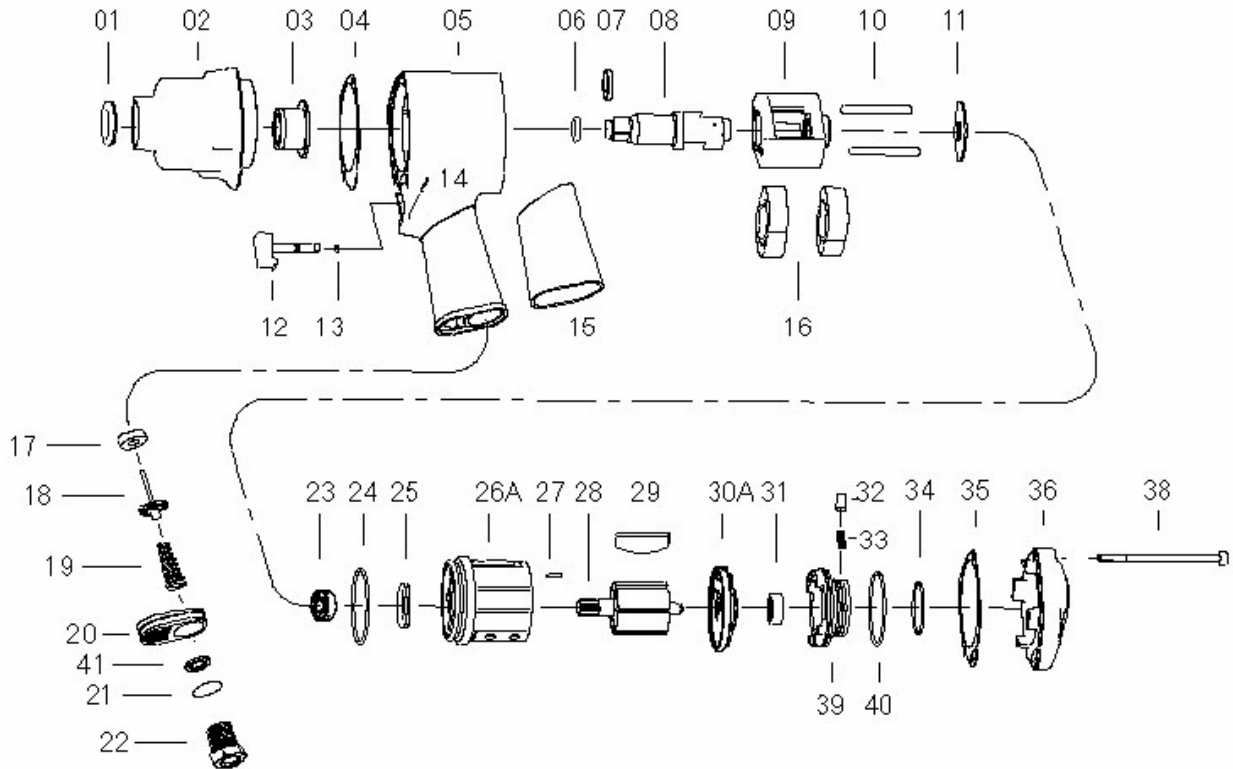

Parts Information:
**Air Impact Wrench 3/4" Sq Drive Mini Twin
 Hammer Composite**
Model No: SA6003

Item	Part No.	Description
1	SA6003.01	OIL SEAL
2	SA6003.02	HAMMER CASE
3	SA6003.03	BUSHING
4	SA6002.04	FRONT GASKET
5	SA6002.05	MOTOR HOUSING
6	SA6003.06	O-RING
7	SA6003.07	ANVIL COLLAR
8	SA6003.08	ANVIL 2"
9	SA6002.09	HAMMER CAGE
10	SA6002.10	HAMMER PIN
11	SA6003.11	WASHER
12	SA6002.12	TRIGGER
13	SA6003.13	O-RING
14	SA6003.14	SPRING PIN
15	SA6002.15	RUBBER
16	SA6002.16	HAMMER DOG
17	SA6002.17	RETAINER
18	SA6001.21	VALVE STEM
19	SA6003.19	SPRING
20	SA6002.20	EXHAUST DEFLECTOR
21	SA6002.21	O-RING

Item	Part No.	Description
22	SA6002.22	HOSE ADAPTOR
23	B/7R8ZZ	BEARING 7R8ZZ
24	SA6002.24	O-RING
25	SA6002.25	OIL SEAL
26A	SA6003.26	CYLINDER
27	SA6002.27	SPRING PIN
28	SA6001.31	ROTOR
29	SA6002.29	ROTOR BLADE
30A	SA6001.V2-33	REAR PLATE
31	B/608ZZ	BEARING 608ZZ
32	SA6002.32	PIN
33	SA6002.33	SPRING
34	SA6002.34	O-RING
35	SA6002.35	REAR GASKET
36	SA6002.36	REAR COVER
--	SA6003.37	O-RING (NOT SHOWN)
38	SCB590.SB	SOCKET HEAD CAP SCREW M5x90 BLACK
39	SA6002.39	REVERSE LEVER
40	SA6002.24	O-RING
41	SA6002.41	SEAL RING