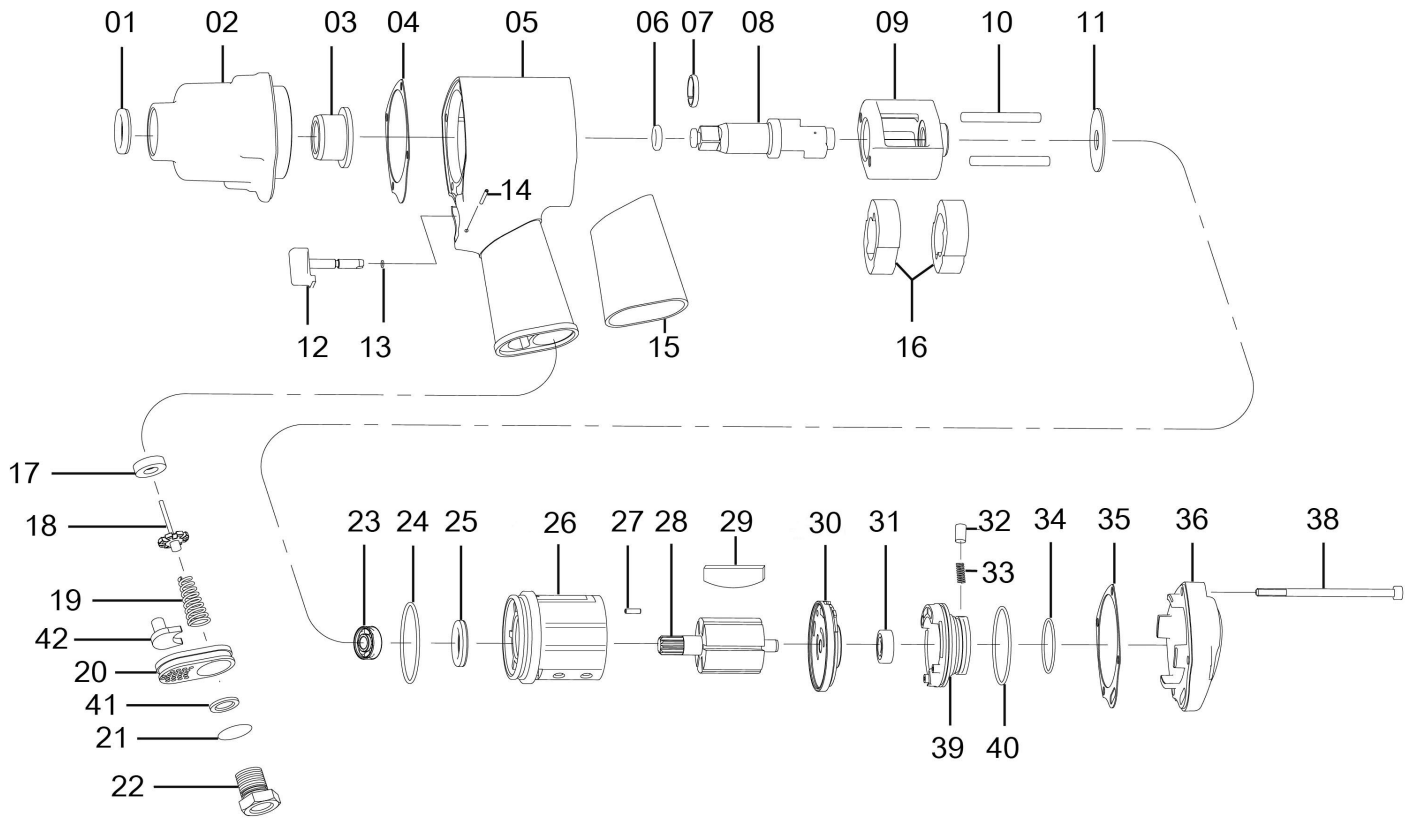

Parts Information:
Air Impact Wrench 1/2" Sq Drive Twin Hammer
Model No: SA6002.V2

Item	Part No.	Description
1	SA6002.01	OIL SEAL
2	SA6002.02	HAMMER CASE
3	SA6002.03	BUSHING
4	SA6002.04	FRONT GASKET
5	SA6002.05	MOTOR HOUSING
6	SA6002.06	O-RING
7	SA3S/18	ANVIL COLLAR 1/2" x 2.0mm
8	SA6002.08	ANVIL
9	SA6002.09	HAMMER CAGE
10	SA6002.10	HAMMER PIN
11	SA6002.11	DISC
12	SA6002.12	TRIGGER
13	SA6002.13	O-RING
14	SA6002.14	SPRING PIN
15	SA6002.15	RUBBER
16	SA6002.16	HAMMER DOG
17	SA6002.17	RETAINER
18	SA6002.V3-18	VALVE STEM
19	SA6002.19	SPRING
20	SA6002.20	EXHAUST DEFLECTOR
21	SA6002.21	O-RING

Item	Part No.	Description
22	SA6002.22	HOSE ADAPTOR
23	B/7R8ZZ	BEARING 7R8ZZ
24	SA6002.24	O-RING
25	SA6002.25	OIL SEAL
26	SA6002.26A	CYLINDER
27	SA6002.27	SPRING PIN
28	SA6001.31	ROTOR
29	SA6002.29	ROTOR BLADE
30	SA6002.30	REAR PLATE
31	B/608ZZ	BEARING 608ZZ
32	SA6002.32	PIN
33	SA6002.33	SPRING
34	SA6002.34	O-RING
35	SA6002.35	REAR GASKET
36	SA6002.36	REAR COVER
--	SA6002.37	O-RING (NOT SHOWN)
38	SCB590.SB	SOCKET HEAD CAP SCREW M5x90 BLACK
39	SA6002.39	REVERSE LEVER
40	SA6002.24	O-RING
41	SA6002.41	SEAL RING
42	SA6002.20-1	EXHAUST MUFFLER