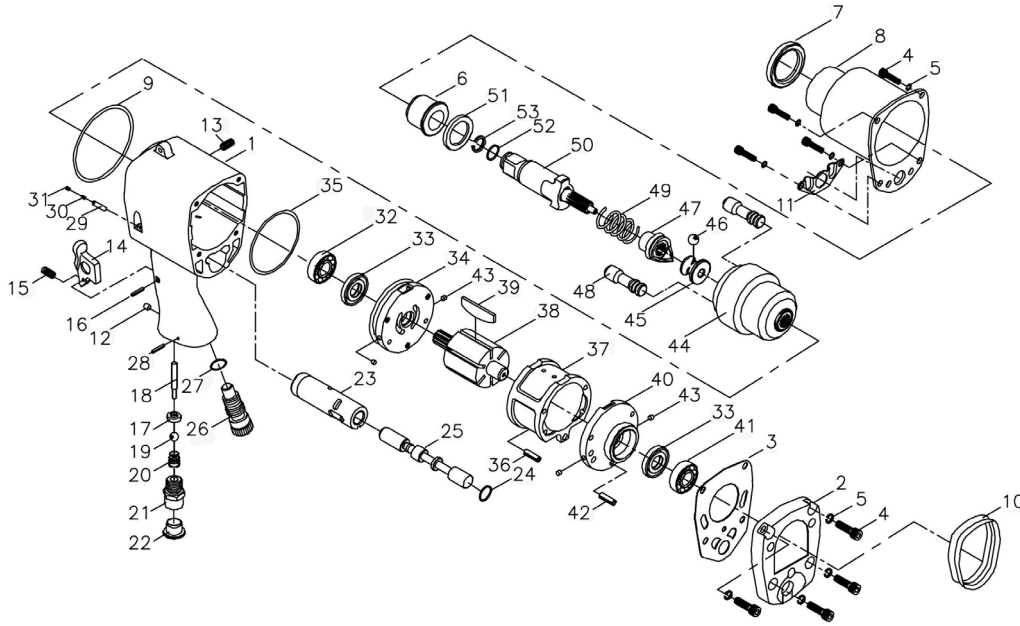

Parts Information:
Air Impact Wrench 3/4" Sq Drive Extra Heavy-Duty
Model No: SA59.V3

Item	Part No.	Description
1	SA59.V3-01	MOTOR HOUSING & VALVE SLEEVE
2	SA59.V3-02	REAR COVER
3	SA59.V3-03	REAR GASKET
4	SA59.V3-04	SCREW
5	SWM6.SB	SPRING WASHER M6 BLACK(SINGLE)
6	SA59.V3-06	ANVIL BUSHING
7	SA59.V3-07	OIL SEAL
8	SA59.V3-08	CLUTCH HOUSING
9	SA59.V3-09	O-RING
10	SA59.V3-10	PROTECTING RUBBER
11	SA59.V3-11	MUFFLE PLATE
12	SA59.V3-12	PLUG
13	SA59.V3-13	SCREW
14	SA59.V3-14	TRIGGER
15	GSM46.S	GRUB SCREW M4x6 (SINGLE)
16	SA59.V3-16	SPRING PIN M3X18
17	SA59.V3-17	VALVE SEAT
18	SA59.V3-18	THROTTLE PIN
19	SB-9.5	STEEL BALL 9.5mm
20	SA59.V3-20	SPRING
21	SA59.V3-21-1	HOSE FITTING (PT-19T)
22	SA59.V3-22	DUST COVER
23	SA59.V3-23	VALVE SLEEVE
24	SA59.V3-24	O-RING
25	SA59.V3-25	REVERSE VALVE
26	SA59.V3-26	AIR REGULATOR
27	SA59.V3-27	O-RING

Item	Part No.	Description
28	SA59.V3-28	SPRING PIN M3X24
29	SA59.V3-29	PIN
30	SA59.V3-30	SPRING
31	GSM58.S	GRUB SCREW M5x8 (SINGLE)
32	B/6002Z	BEARING 6002Z
33	SA59.V3-33	OIL SEAL
34	SA59.V3-34	FRONT END PLATE c/w PLUG
35	SA59.V3-35	O-RING
36	SA59.V3-36	SPRING PIN M4X10
37	SA59.V3-37	CYLINDER
38	SA59.V3-38	ROTOR
39	SA59.V3-39	ROTOR BLADE
40	SA59.V3-40	REAR END PLATE c/w PLUG
41	B/6002	BEARING 6002
42	SA59.V3-42	SPRING PIN M4.2 X 18
43	SA59.V3-43	PLUG
44	SA59.V3-44	HAMMER CAGE
45	SA59.V3-45	DRIVE CAM BASE
46	SB-10.3	STEEL BALL 10.3mm
47	SA59.V3-47	DRIVE CAM
48	SA59.V3-48	HAMMER BAR
49	SA59.V3-49	HAMMER SPRING
50	SA59.V3-50	ANVIL
51	SA59.V3-51	ANVIL WASHER
52	SA59.V3-52	O-RING
53	SA59.V3-53	ANVIL COLLAR