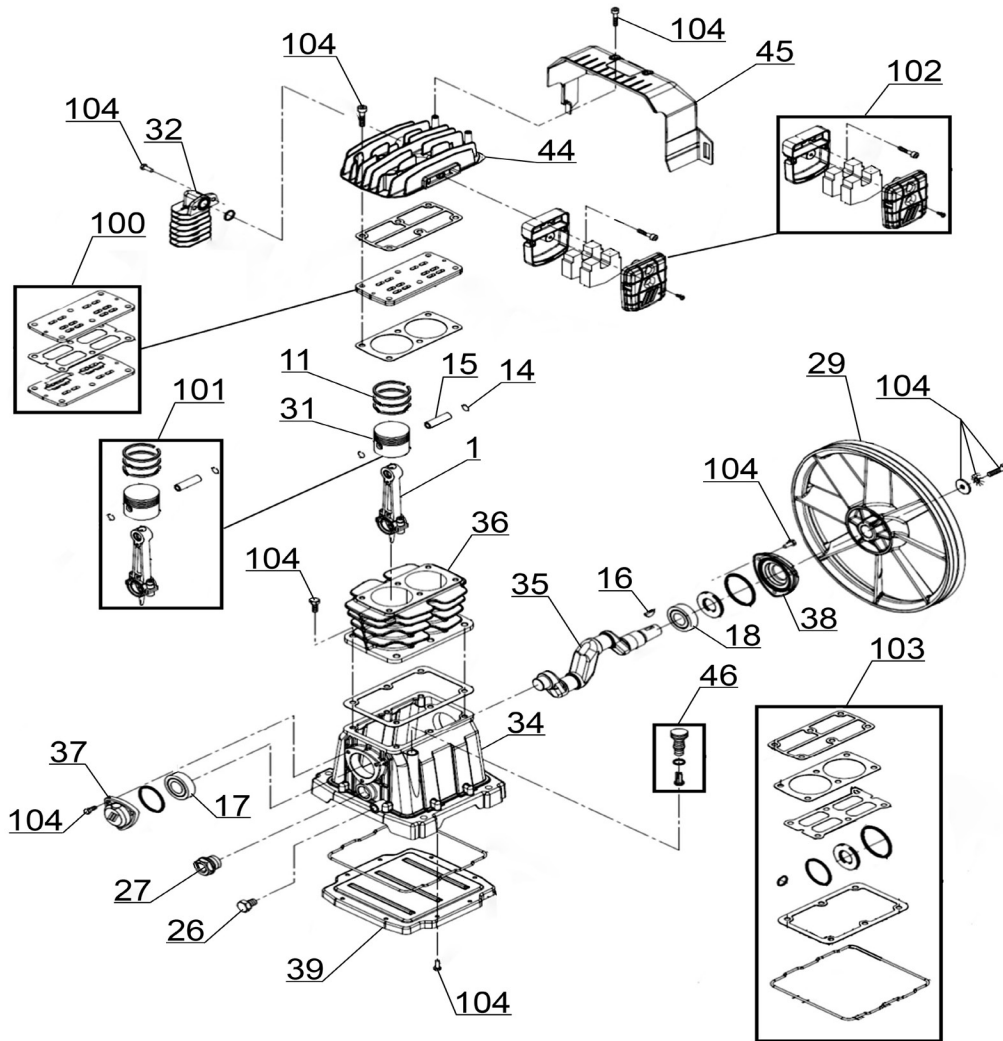

Item	Part No.	Description	Qty
27	SAC7080160000	Elbow 1/2"BSP MM	1
28	SAC7082050000	Cross Connector 1/4"	1
29	SA5055.29	Elbow 3/8"BSP M - 1/2"BSP M	1
30	SA5055.30	Elbow 3/8"BSP M (c/w Olive)	1
31	SA5055.31	Plug	2
32	SA5055.32	Union Reducer	1
33	SAC9700001715	Pressure Reducer	1
34	SA5055.34	Pressure Gauge 230PSI	1
35	SAC9700001788	Pressure Gauge 240PSI	1
36	SAC7130160000	Drain Valve 3/8"BSP M	1
37	SAC7130440000	Ball Valve 1/4"BSP M - 1/4"BSP F	1
38	SA5055.38	Outlet Tap 3/8"	1
39	SAC7192090000	Safety Valve 10Bar 3/8"BSP M	1
40	SA5055.40	Regulator	1
41	SA5055.41	Delivery Pipe	1
42	SAC4170030000	Belt Guard Assembly	1
43	SA5055.43	Wheel (c/w Cap)(Ø210 x 62 x Ø20mm)	2
44	SA5055.44	Wheel Spacer	2
45	SA5055.45	Rubber Foot	2
46	V/A44	V-Belt	1
47	SA5055.47	Engine	1
48	SA5055.48	Pulley	1
49	SA5055.49	Belt Guard Support	1
50	SAC7458940000	Belt Guard Support	1
--	SAC7195170000	Pressure Regulator Valve (Not Shown)	1

Item	Part No.	Description	Qty
1	SAC9105450240	Con-Rod	2
11	SAC4080070000	Piston Ring Set (Set of 3)	2
14	SAC7041410000	Ring	4
15	SAC7050110000	Piston Pin 15 x 55mm	2
16	SAC7051510000	Key 5 x 7.5mm	1
17	B/6205	Bearing 6205	1
18	B/6206	Bearing 6206	1
26	SAC7090090000	Plug 1/4"	1
27	SAC9700000408	Oil Level Gauge	1
29	SAC7201010000	Flywheel	1
31	SAC7220090000	Piston	2
32	SAC9100270270	Aftercooler	1
34	SAC9105450010	Crankcase	1
35	SAC9105450250	Crankshaft	1
36	SAC9105450060	Cylinder	1

Item	Part No.	Description	Qty
37	SAC9105450070	Front Cover	1
38	SAC9105450080	Rear Cover	1
39	SAC9105450090	Bottom Cover	1
44	SAC9105450180	Head	1
45	SAC7153140000	Cover	1
46	SAC9700001377	Vent Plug	1
100	SAC4231260000	Valve Plate Kit (Plates and Copper Gasket)	1
101	SAC4291070000	Piston Kit (c/w Rings, Piston Rings, Pin & Con-Rod)	1
102	SAC4250130000	Intake Filter Kit (c/w Filters, Covers & Fixings)	1
103	SAC4081990000	Accessory Kit	1
104	SAC4080480000	Fixing Kit	1