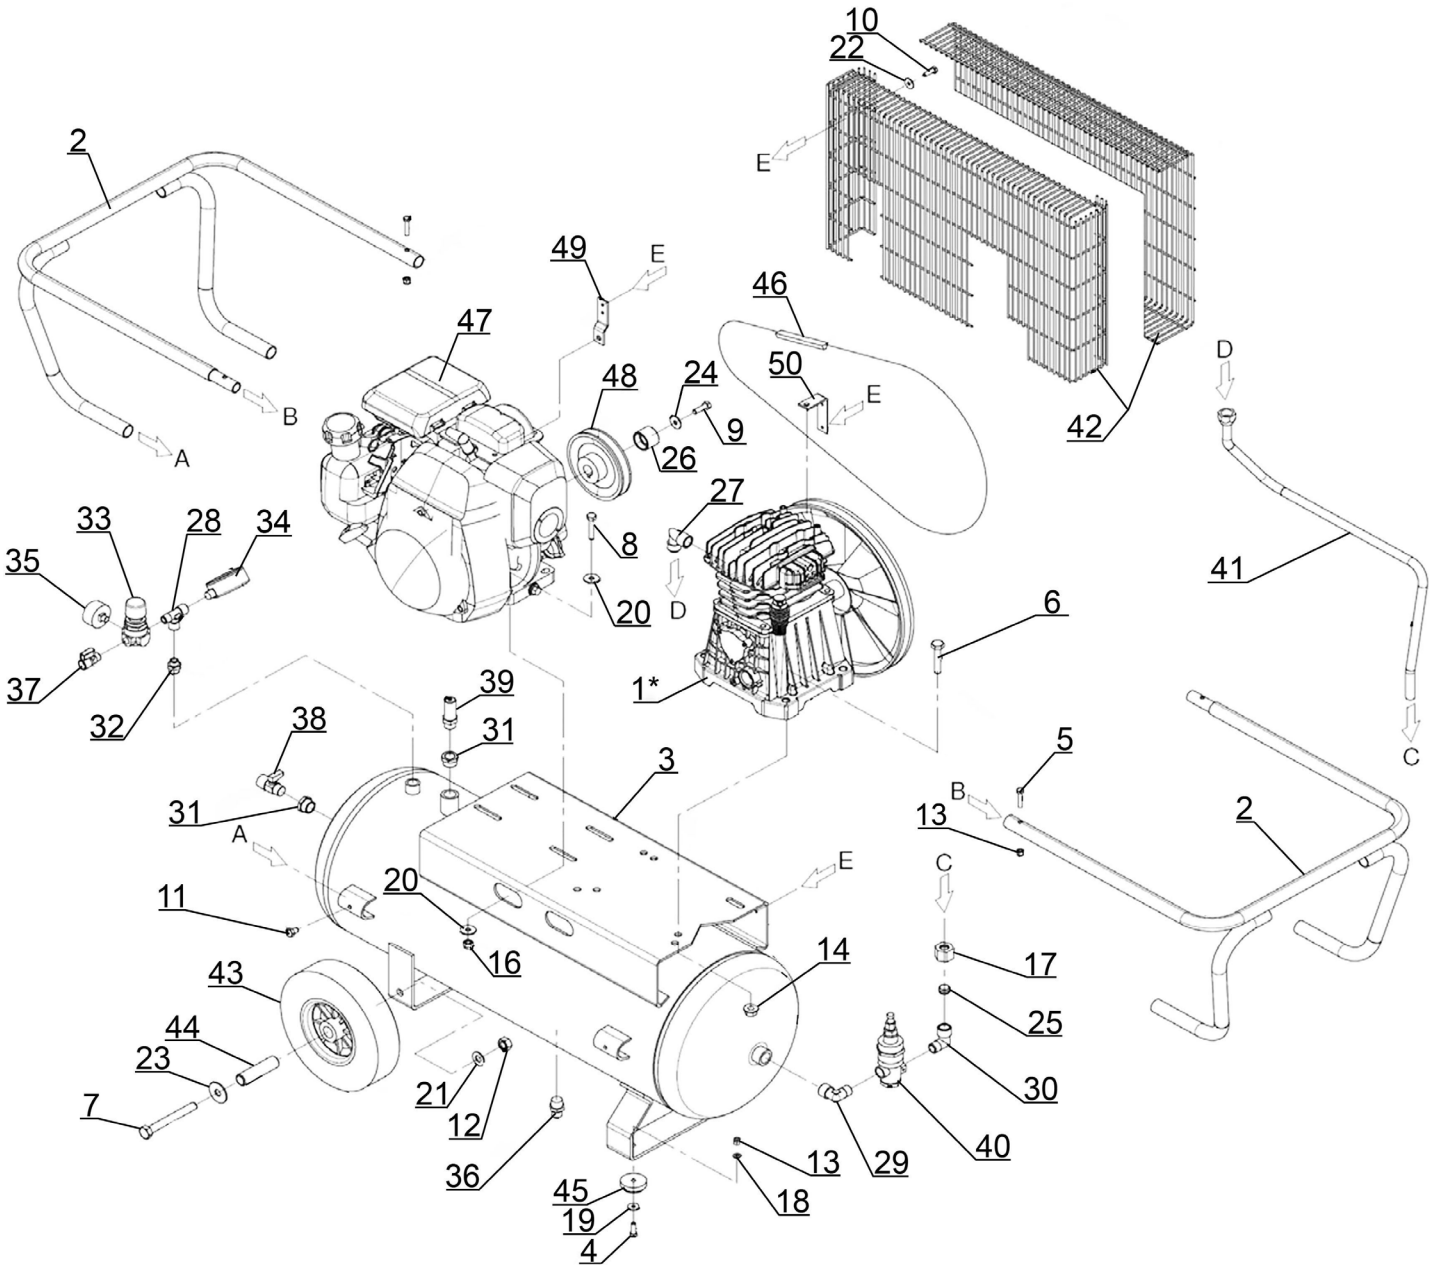

Parts Information:  
**50L Belt Drive Air Compressor with Petrol  
Engine 5.5hp  
Model No: SA5055**

**NOTE:** It is our policy to continually improve products and as such we reserve the right to alter data, specifications and component parts without prior notice. There may be alternative versions of this product, please contact us should you require this information.

Item	Part No.	Description	Qty
1*	SAC3020041000	Pump Unit ( <b>See Separate Diagram</b> )	1
1*	SAC3020009000	Pump Unit ( <b>Alternative Option</b> )	--
2	SA5055.02	Frame (Set Of 2)	1
3	SA5055.03	Tank	1
4	SA5055.04	Screw M6 x 20mm	2
5	SA5055.05	Screw M6 x 30mm	4
6	SA5055.06	Screw M10 x 50mm	4
7	HHB12100.S	Hex Head Bolt M12 x 100mm	2
8	SA5055.08	Screw M8 x 45mm	1
9	SA5055.09	Screw 5/16"	4
10	SA5040.P35	Screw M5 x 12mm	4
11	SA5055.11	Screw M8 x 12mm	2
12	SN12.S	Steel Nut M12	2
13	SN6.S	Steel Nut M6	6
14	SN10.S	Steel Nut M10	1
16	SN8.S	Steel Nut M8	4
17	SA5055.17	Nut 1/2"	1
18	SA5055.18	Washer 6mm	2
19	SA5055.19	Washer 6.4 x 24mm	2
20	SA5055.20	Washer (8 x 24 x 2mm)	4
21	SA5055.21	Washer 12mm	2
22	SA5055.22	Washer (6.4 x 18 x 1.5mm)	1
23	SA5055.23	Washer 12 x 36 x 2.5mm)	2
24	SA5055.24	Washer 8mm	1
25	SA5055.25	Olive	1
26	SA5055.26	Spacer	1