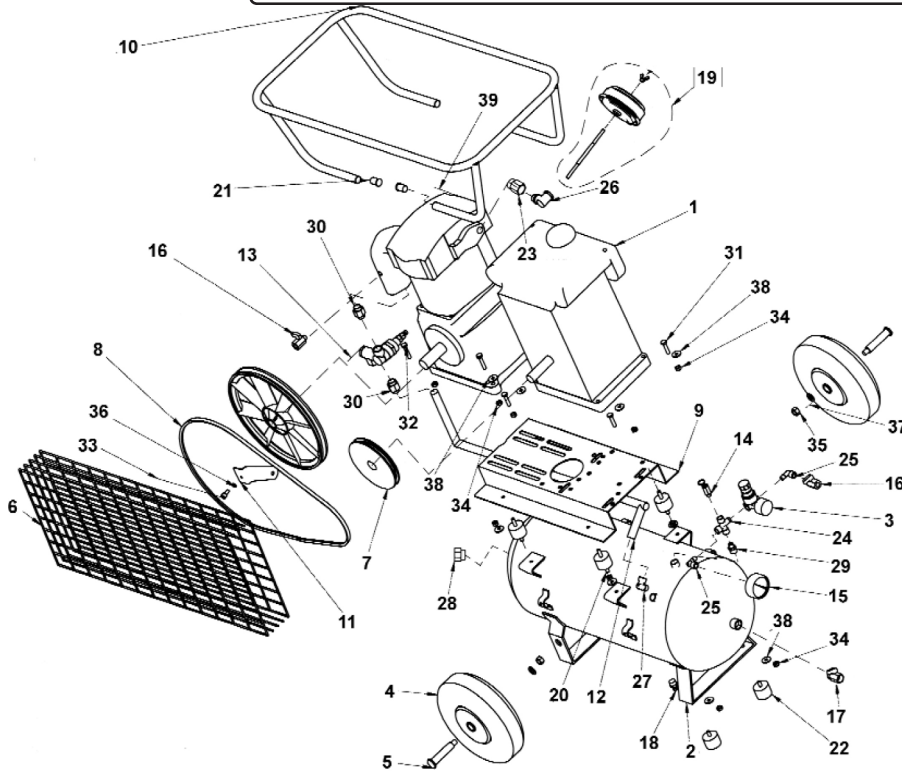

Parts Information:
Compressor 50ltr Belt Drive Petrol Engine
5.5hp
Model No: SA4050/55

Item	Part No.	Description
1	SH10900020	Petrol Engine With Handstart
2	SH11904210	50LRT Tank W/Wheels
3	SH13000020	Pressure Reducer 1/4F 1/4F
--	SH53010070	Pressure Reducer 1/4F 1/4F (New Type) (NOT SHOWN)
4	SH13200090	Pneumatic Wheel
--	SAC3203B.14	Wheel,Pneumatic (260x20x85) (NOT SHOWN)
--	SH13200330	Pneumatic Wheel (New Type) 260x85 (NOT SHOWN)
5	SH13200190	Wheel Pivot
6	SH1340006A	Belt Guard
--	SH13400040	Belt Guard Clips (NOT SHOWN)
7	SH13500790	Pulley
8	V/A47	V-Belt (ID-1200) A47
9	SH14202220	Pump Base
10	SH14202140	Roll Bar
11	SH14202210	Bracket
12	SH14303780	Flex Tube
13	SH14400720	Circuit Breaker C/W Discharge Valve
--	SH14400820	Safety Valve 1/4"BSP (NOT SHOWN)
14	SH14401340	Safety Valve 1/4"BSP
15	SH15000010	Manometer
16	SAC9047048	Ball Valve 1/4"BSP Male-1/4"BSP Female
17	SAC9047005	Ball Valve 1/2"BSP Male 1/2"BSP Female

Item	Part No.	Description
18	SH15300320	Drain Cock 3/8
19	SH35640600	Air Filter Complete (K12C)
20	SH16500230	Anti Vibration Foot
--	SH16500260	Anti Vibration Foot (New Type) (NOT SHOWN)
21	SH16500350	Plug,Handle
22	SH16500500	Rubber Foot
23	SH16900520	Extension
24	SH16900710	Cross Connector
25	SH16900740	Angle Connector
26	SH35604820	Angle Connector
27	SH16901100	Angle Connector, Countersunk
28	SH16901890	Plug, Tank 1/2"BSP
29	SH16901980	Union Reducer 3/8-1/4
30	SH16902270	1/2" Screw And Die
31	SH17300260	Screw
32	SH17300270	Bolt M8x40
33	SH17300880	Screw M6x16
34	SN8.S	Steel Nut M8 Zinc Din934 (Single)
35	SN12.S	Steel Nut M12 Zinc Din934(Single)
36	SH17500010	Plain Washer M6
37	SH17500110	Washer
38	SH17500160	Washer 8x24
39	SHF1707870	Pump Assembly K17/C