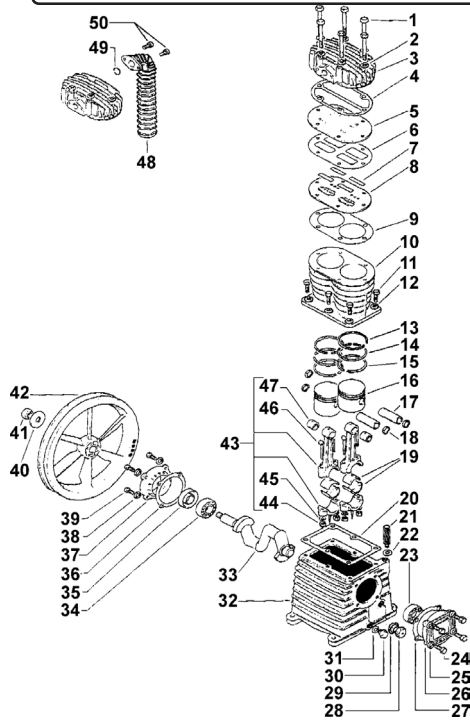

Parts Information:
Compressor 50ltr Belt Drive Petrol Engine
5.5hp
Model No: SA4050/55

Item	Part No.	Description
1	HHB860.SB	Hex Head Bolt M8x60mm Single Black
2	SH37500400	Washer, Cylinder Head
3	SH31301170	Cylinder Head
4	SH30501090	Gasket,Head K17
5	SH32701030	Valve Plate K17
6	SH30501100	Gasket. Plate K17
7	SH32700350	Valve
8	SH32701030	Valve Plate K17
9	SH30501110	Gasket,Cylinder/Valve Plate
10	SH31601010	Cylinder
11	SS825.SB	Hex Head Set Screw M8x25mm Single Black
12	SH37500670	Drain Plug Washer
13	SH31200300	Piston Ring-Top
14	SH31200290	Piston Ring-Centre
15	SH31200280	Piston Ring-Base
16	SH31200270	Piston
17	SH31200260	Gudgeon Pin
18	SH37600230	Int Circlip 13.3mm ID.
19	SH31100210	Shell Bearing ,Big End
20	SH30501120	Base Gasket
21	SH3650030A	Breather 3/8 With Red Cup
22	SH3050016A	Gasket/Oil Filler
23	B/6205	Bearing 6205
24	SH37300070	Bolt M8x22
25	SH37500330	Washer

Item	Part No.	Description
26	SH30400830	Crank Support End Cap
27	SH30500150	Gasket,Crank End Cap
28	SH36500140	Oil View Glass
29	SH30500130	Gasket
30	SH36500110	Oil Drain Bolt
31	SH30500160	Gasket,Oil Drain
32	SH33101160	Crankcase
33	SH30201000	Crank Shaft (K17)
34	B/6205	Bearing 6205
35	SH30300040	Oil Seal
36	SH30500150	Gasket,Crank End Cap
37	SH30400890	Crank Support Cap
38	SH37500330	Washer
39	SH37300070	Bolt M8x22
40	SH37500730	Thick Washer, Pulley
41	SH37400720	Nut,Pulley/Crankshaft
42	SH31004680	Pulley,Pump
43	SH31100750	Con' Rod Assembly
44	SH37400220	Nut,Con'Rod
45	SH37500310	Washer,Con'Rod
46	SH37300250	Bolt,Con'Rod
47	SH31100240	Bush, Little End
48	SH32901460	After Cooler
49	SH30502510	O-Ring
50	SH37302530	SKT. HD Bolt M10x25

NOTE: It is our policy to continually improve products and as such we reserve the right to alter data, specifications and component parts without prior notice.

IMPORTANT: No liability is accepted for incorrect use of product.

WARRANTY: Guarantee is 12 months from purchase date, proof of which will be required for any claim.

Sealey Group, Kempson Way, Suffolk Business Park, Bury St Edmunds, Suffolk. IP32 7AR

01284 757500

01284 703534

sales@sealey.co.uk

www.sealey.co.uk