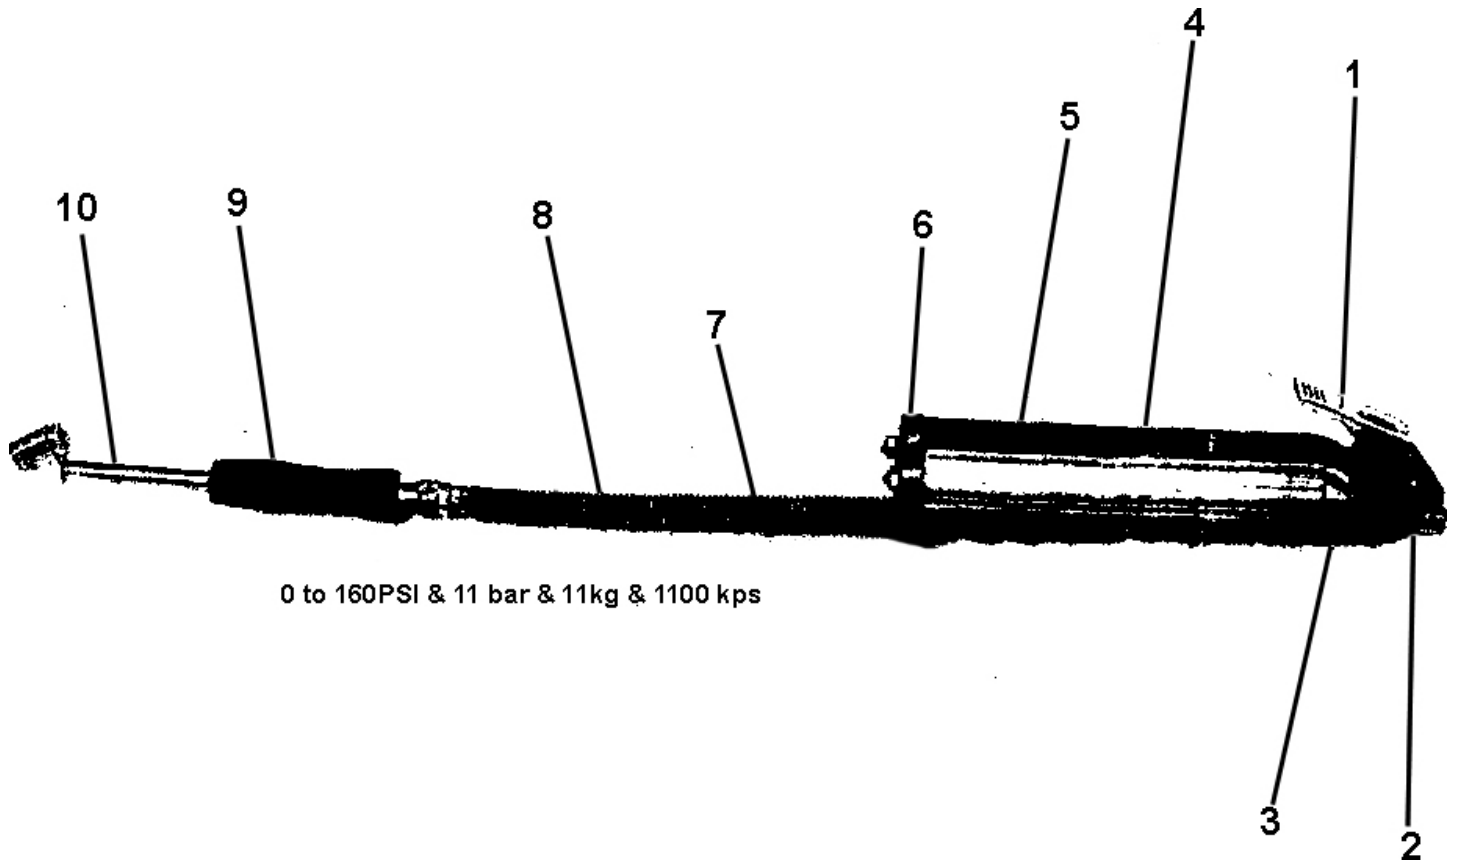

Parts Information:
Air Line Gauge Long Type
Model No: SA39

Item	Part No.	Description
1	SA39/01	Lever
2	SA39/02	Air Valve
3	SA39/03	Bolt
4	SA39/04	View Window

Item	Part No.	Description
5	SA39/05	Aluminium Housing
6	SA39/06	Protector Cover
7 & 8	SA39.V2-H	Air Hose Ass'y
9 & 10	SA39.V2-G	Grip Ass'y