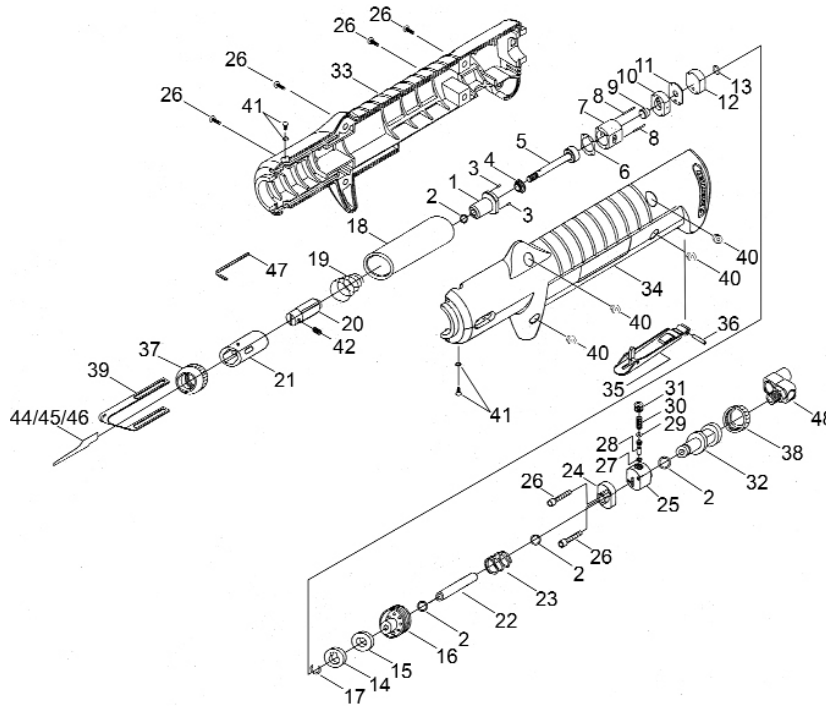

Parts Information:  
**Air Saw Reciprocating Low Noise & Vibration**  
**Model No: SA345**

| Item | Part No. | Description            |
|------|----------|------------------------|
| 1    | SA345.01 | Cylinder Head Assembly |
| 2    | SA345.02 | O-Ring                 |
| 3    | SA345.03 | Front Dowel Pin        |
| 4    | SA345.04 | Bumper                 |
| 5    | SA345.05 | Piston Assembly        |
| 6    | SA345.06 | Gasket                 |
| 7    | SA345.07 | Cylinder               |
| 8    | SA345.08 | Rear Dowel Pin         |
| 9    | SA345.09 | Automatic Valve        |
| 10   | SA345.10 | Valve Chest            |
| 11   | SA345.11 | Valve Seat             |
| 12   | SA345.12 | Valve Cap              |
| 13   | SA345.13 | Rubber Washer          |
| 14   | SA345.14 | Muffler Cap            |
| 15   | SA345.15 | Muffler                |
| 16   | SA345.16 | Adaptor                |
| 17   | SA345.17 | Retaining Ring         |
| 18   | SA345.18 | Main Liner             |
| 19   | SA345.19 | Shock Absorbent Spring |
| 20   | SA345.20 | Blade Holder Assembly  |
| 21   | SA345.21 | Sliding Liner          |
| 22   | SA345.22 | Connecting Hose        |
| 23   | SA345.23 | Spring                 |
| 24   | SA345.24 | Lid Valve              |
| 25   | SA345.25 | Valve Case             |