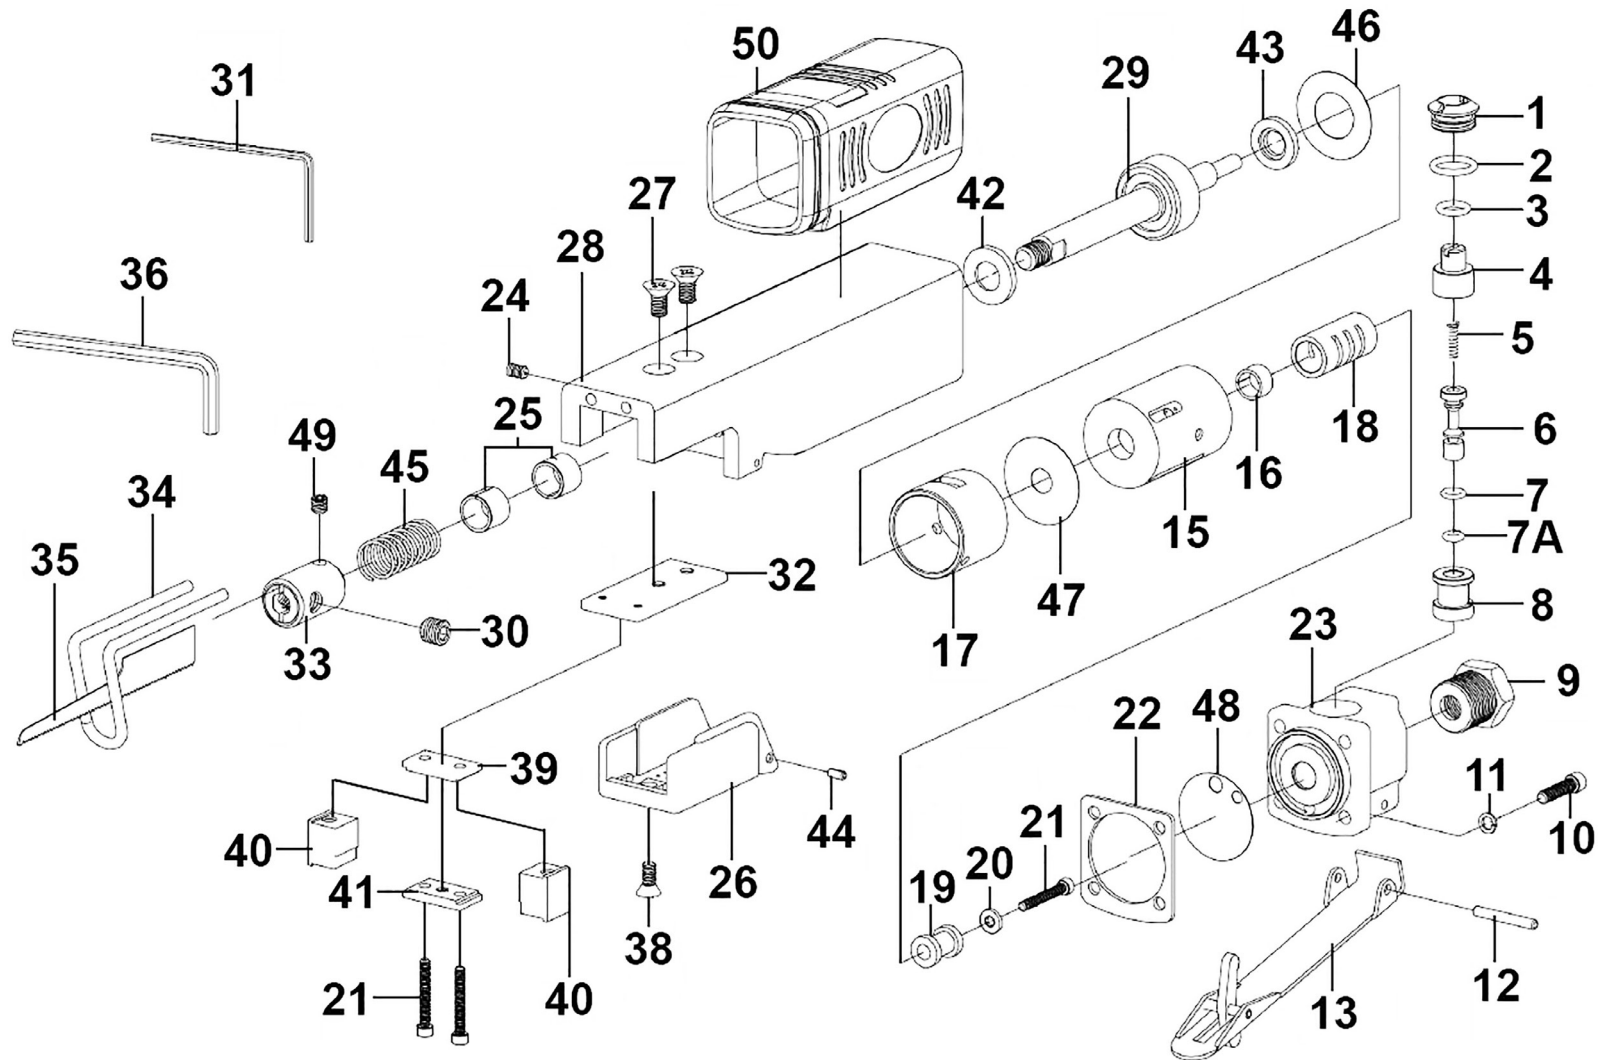

Parts Information:  
Premier Reciprocating Air Saw  
Model No: SA34.V2

**NOTE:** It is our policy to continually improve products and as such we reserve the right to alter data, specifications and component parts without prior notice.

www.sealey.co.uk

Parts Information:  
**Premier Reciprocating Air Saw**  
**Model No: SA34.V2**

Item	Part No.	Description
1	SA34.V2-01	Valve Screw
2	SA34.V2-02	O-Ring (15.51 x 10.95 x 2.28mm)
3	SA355.V2-04	O-Ring (10.31 x 6.75 x 1.78mm)
4	SA34.V2-04	Air Controller
5	SA34.V2-05	Valve Spring
6	SA34.V2-06	Valve Stem
7	SA912.V2-04	O-Ring (7.24 x 3.68 x 1.78mm)
7A	SA792.V3-67	O-Ring (6.13 x 2.57 x 1.78mm)
8	SA34.V2-08	Valve Bushing
9	SA34.V2-09	Inlet Bushing
10	SA34.V2-10	Cap Screw
11	FWM4.S	Flat Washer M4
12	SA34.V2-12	Spring Pin M3 x 24mm
13	SA34.V2-13	Throttle Lever
14	SA34.V2-14	Pin
15	SA34.V2-15	Valve Case Assembly
16	SA34.V2-16	Bush
17	SA34.V2-17	Cylinder
18	SA34.V2-18	Sleeve, Valve
19	SA34/19	Actuator, Valve
20	FWM3.S	Flat Washer M3
21	SCB322.SB	Socket Cap Bolt M3 x 22mm Black
22	SA34.V2-22	Gasket
23	SA34.V2-23	Valve Block
24	SA34.V2-24	Set Screw
25	SA34.V2-25	Bush
26	SA34.V2-26	Chuck Cover
27	SA34.V2-27	Screw