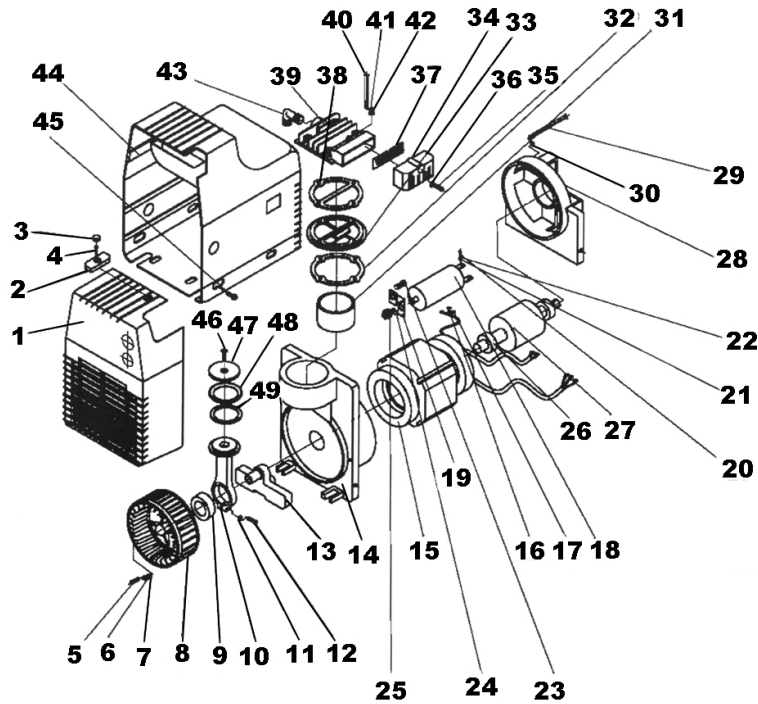

Item	Part No.	Description
1	SA22420.01	Complete Pump Head
2	SA22420.02	Tank
3	SA2225-V3.58	Pressure Switch 15Amp 12 Bar 175psi
4	SA22315.03	Safety Valve
5	SA22420.05	Cable & Plug
--	MC3CX1.5	Mains Cable Blk, 3 Core, 1.5mm ² (NOT SHOWN)
6	SA22420.06	3-Way Valve
7	SA22420.07	Air Release Tube
8	SAC0610E.55	Pressure Gauge (d.50),0-200psi,Rear Fitting
9	SA22420.09	Valve

Item	Part No.	Description
10	SA22420.10	Quick Coupler
11	SA22315.06	Pressure Adjusting Valve
12	SA22503.81	Pressure Gauge For Regulator
13	SA22315.11	Drain Valve
14	RE300.K20	Bolt
15	SA22315.13	Washer For Foot
16	SA22315.12	Rubber Foot
17	SA22315.15	Non-Return Valve
18	SA22420.18	Sit Tube
19	SA22420.P45	Flange Bolt M6x16

WARRANTY: Guarantee is 12 months from purchase date, proof of which will be required for any claim.

Parts Information:
Compressor 4ltr Frame Tank 2hp Oil Free
Model No: SA22420

Item	Part No.	Description
1	SA22420.P01	Front Cover
2	SA22420.P02	Plastic Washer
3	SA22420.P03	Plastic Cover
4	SA22420.P04	Phillips Bolt M4x10
5	SA22420.P05	Phillips Bolt M6x16
6	SA22420.P06	Washer
7	SA22420.P07	Washer
8	SA22420.P08	Fan
9	B/6203-2RS	Bearing 6203-2RS
10	SA22420.P10	Connecting Rod
11	SA22420.P11	Washer
12	SCB520.SB	Socket Head Cap Screw M5x20 Black
13	SA22420.P13	Crankshaft
14	SA22420.P14	Crankshaft Case
15	SA22420.P15	Stator
16	SA22420.P16	Terminal
17	SA22420.P17	Washer
18	SA2225.07	Capacitor 35uf 450ac 50/60hz cbb60
19	SA22420.P19	Capacitor Bracket
20	SA22420.P20	Phillips Bolt M3x4
21	SA22420.P21	Washer
22	SA22420.P22	Washer
23	SA22420.P23	Bolt M8x17
24	SA22420.P24	Washer
25	SN8.S	Steel Nut M8 Zinc Din934 (Single)