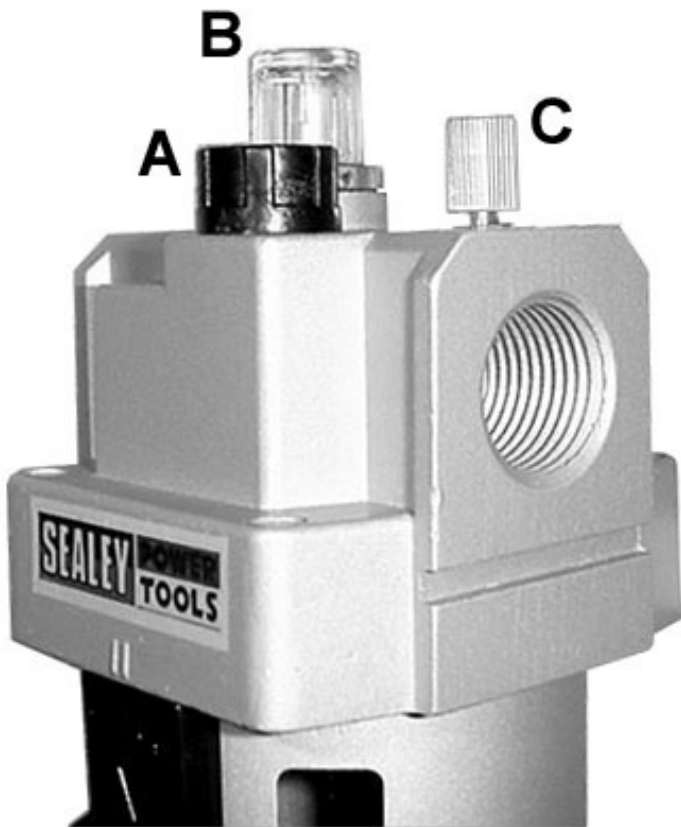

Parts Information:  
**Air Filter Max Airflow 140cfm**  
**Model No: SA206F**

Item	Part No.	Description
	SA206.B	BOWL (FILTER)

**NOTE:** It is our policy to continually improve products and as such we reserve the right to alter data, specifications and component parts without prior notice.