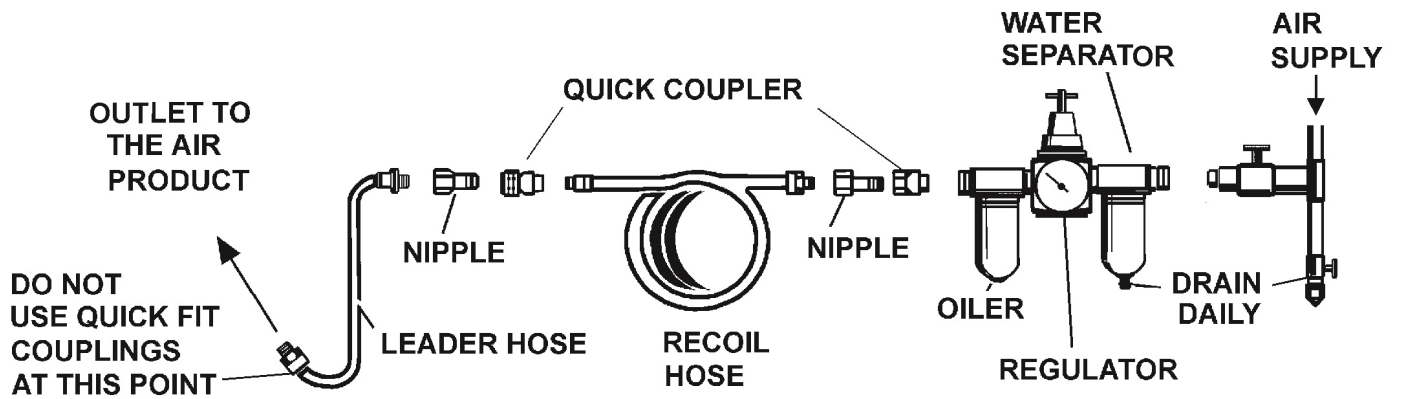

Parts Information:  
**Air Filter Max Airflow 140cfm**  
**Model No: SA206F**

Item	Part No.	Description
	SA206.B	BOWL (FILTER)

**NOTE:** It is our policy to continually improve products and as such we reserve the right to alter data, specifications and component parts without prior notice.