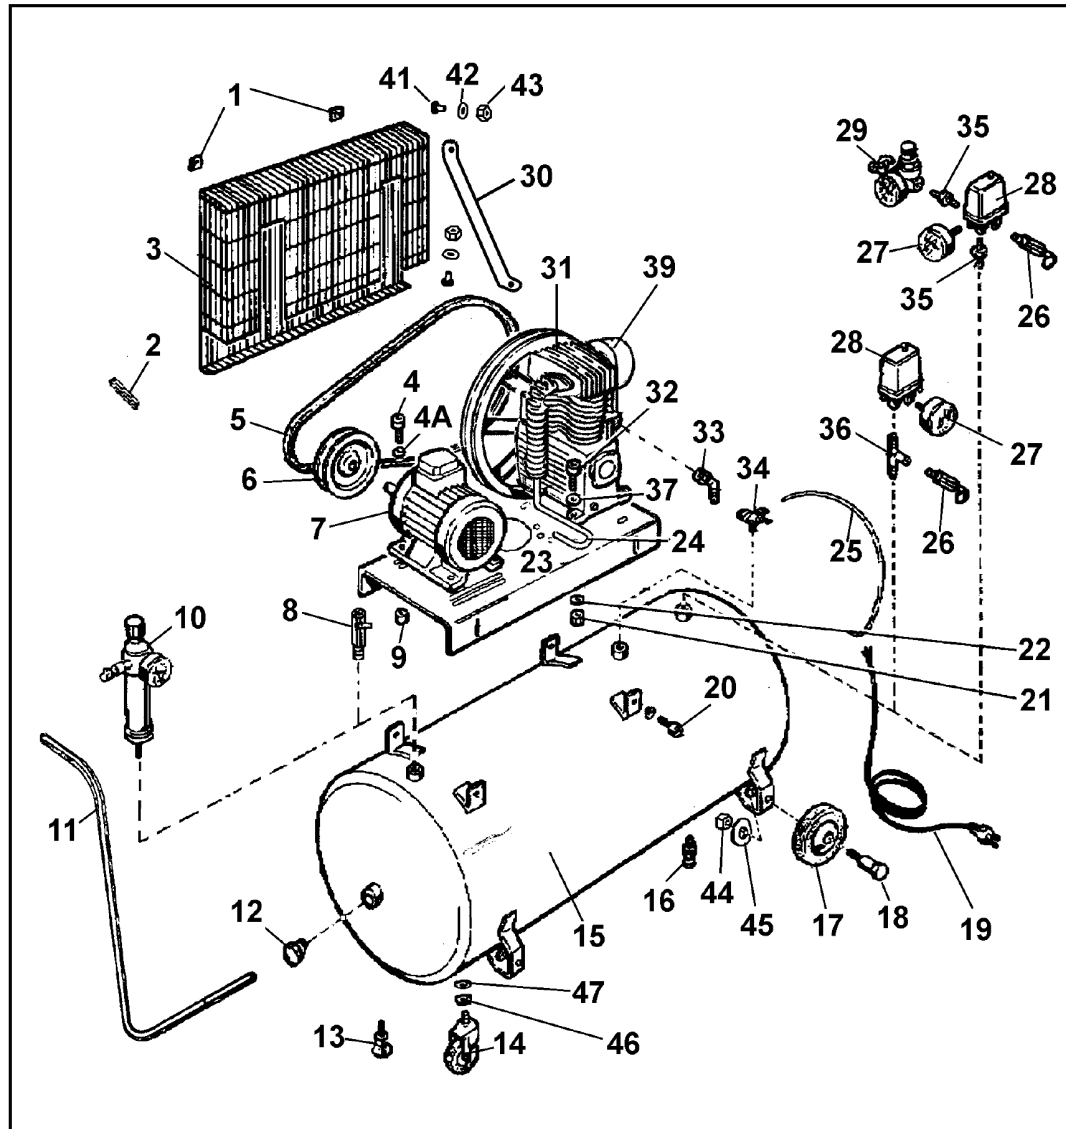

Sole UK Distributor,
Sealey Group.
Bury St. Edmunds, Suffolk.

01284 757500

01284 703534

sales@sealey.co.uk

www.sealey.co.uk

PARTS LIST FOR: COMPRESSOR Models: SA2010/3 SA2015/3 SA2020/3 SA2050/3

ITEM	PART NO	DESCRIPTION	ITEM	PART NO	DESCRIPTION
1	SH13400050	FIXING BLOCK	42	SH17500160	WASHER
2	SH13400020	ANTI VIBRATION BAR	43	SH17400080	NUT
3	SH13400060	PULLEY GUARD	44	SH17400100	NUT
4	SH17300590	BOLT (MOTOR FIXING)	45	SH17500110	WASHER
4A	SH17500160	WASHER	46	SH17400100	NUT
5	SH13900360	V/A51 PULLEY BELT	47	17500110	WASHER
6	SH13500920	PULLEY Ø180 SA2015/3 & SA2020/3			
6	SH13500890	PULLEY Ø160 SA2010/3 & SA2050/3			
7	SH10701540	MOTOR 3 HP			
8	SH15300260	OUTLET TAP 1/2. BSP			
9	SH17400080	NUT			
10	SH13000320	FILTER REG - SA2010/3 & SA2050/3 ONLY			
11	SH14201250	HANDLE			
12	SH16901890	1/2. PLUG			
12A	SH16901960	2. PLUG			
13	SH16500300	RUBBER FOOT			
14	SH13200130	WHEEL, CASTOR			
15	SH11902930	TANK 50 LTR Model SA2050/3			
15	SH11902980	TANK 100 LTR Model SA2010/3			
15	SH11902990	TANK 150 LTR Model SA2015/3			
15	SH11903000	TANK 200 LTR Model SA2020/3			
16	SH15300320	BLEED TAP			
17	SH13200060	WHEEL			
18	SH13200160	WHEEL BOLT			
19	SH16600350	MAINS CABLE			
20	SH17300300	BOLT M10 X 15			
21	SH17400080	NUT 8MA 65			
22	SH17500090	WASHER			
23	SH14201360	MOUNT PLATE			
24	SH14300690	DELIVERY PIPE			
25	SH14300980	NYLON PIPE			
26	SH14400770	SAFETY VALVE			
27	SH15000060	GAUGE			
28	SH12800270	PRESSURE SWITCH			
29	SH13000330	REGULATOR & GAUGE ASSEMBLY			
30	SH14200460	BRACKET - PULLEY COVER			
31	SHK1205110	PUMP K12C			
32	SH17300250	BOLT M8 X 30			
32	SH17300270	BOLT M8 X 40			
33	SH16900990	UNION 90 DEGREE -1/2. BSP			
34	SH14401570	NON RETURN VALVE			
35	SH16901980	REDUCER UNION 3/8. - 1/4.			
36	SH16901440	UNION			
37	SH17500090	WASHER			
38	SH13000310	REGULATOR			
39	SH35640600	FILTER COMP			
40	SH15300240	TAP			
41	SH17300230	BOLT			