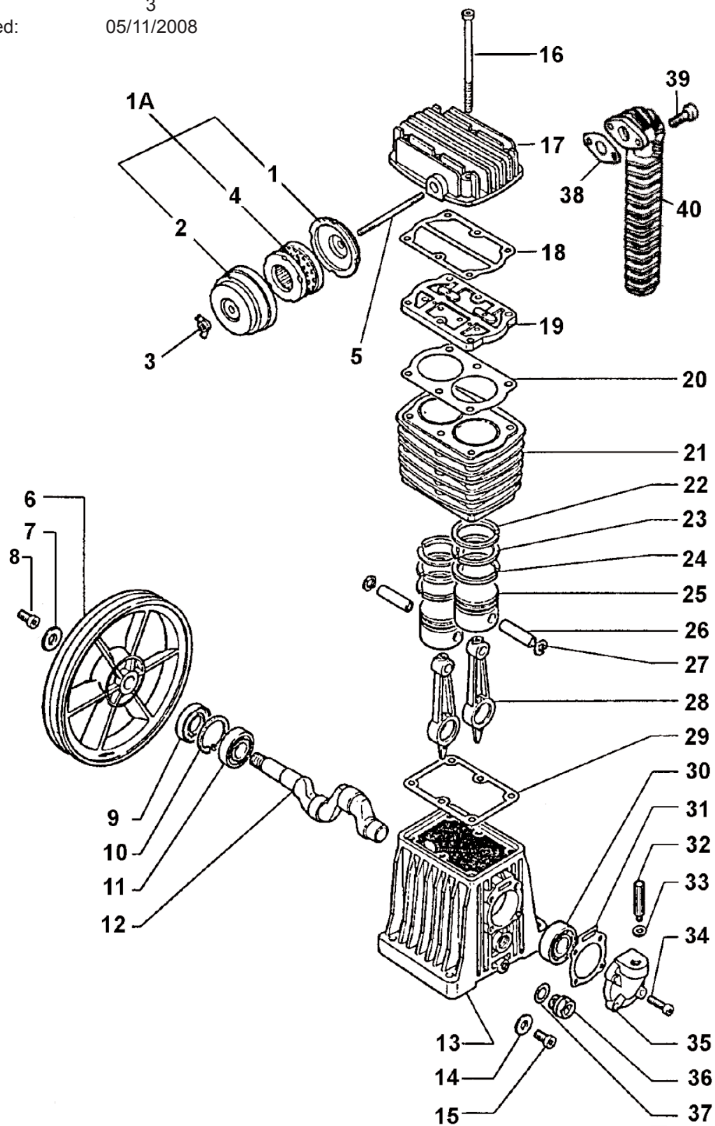

Issue: 3
Date Issued: 05/11/2008

ITEM	PART NO	DESCRIPTION
1A	SH35640600	FILTER COMPLETE K12 (INCORPORATING 1,2, & 4).
1	SH35600420	FILTER BASE PLATE
2	SH35600440	FILTER COVER
3	SH37400450	FLY NUT / FILTER SECURING
4	SH35600430	FILTER ELEMENT
5	SH37300410	STUD FILTER MOUNTING
6	SH31007280	PUMP PULLEY
7	SH37508090	WASHER
8	SH37335610	SCREW
9	SH30307540	OIL SEAL
10	SH37607530	CIRCLIP / CRANK SHAFT
11	SH30300030	CRANK MAIN BEARING
12	SH30206850	CRANK SHAFT
13	SH33106800	CRANK CASE
14	SH37500670	DRAIN BOLT WASHER
15	SH37303340	DRAIN ALLEN BOLT
16	SH37306930	HEAD BOLTS
17	SH31306820	CYLINDER HEAD
18	SH30506900	HEAD GASKET
19	SH32706840	VALVE PLATE
20	SH30506890	GASKET CYLINDER - VALVE PLATE
21	SH31606810	CYLINDER / BARREL
22	SH31200300	PISTON RING-TOP
23	SH31200290	PISTON RING-CENTRE
24	SH31200280	PISTON RING-BASE
25	SH31200270	PISTON
26	SH31200260	GUDGEON PINS
27	SH37600230	CIRCLIP / PISTON
28	SH31106860	CONNECTING RODS
29	SH30506880	BASE GASKET
30	SH30300030	CRANK MAIN BEARING
31	SH30506870	END CAP GASKET
32	SH3650020A	OIL FILTER / BREATHER CAP
33	SH3050016A	OIL FILLER GASKET
34	SH37306920	END CAP ALLEN BOLTS
35	SH30406830	CRANK END CAP/OIL FILLER
36	SH36500140	OIL LEVEL EYE GLASS
37	SH30500130	OIL LEVEL WASHER
38	SH30501490	GASKET
39	SH37302530	SCREW
40	SH32901460	AFTER COOLER PUMP, COMPLETE ASSEMBLY SHK1205110