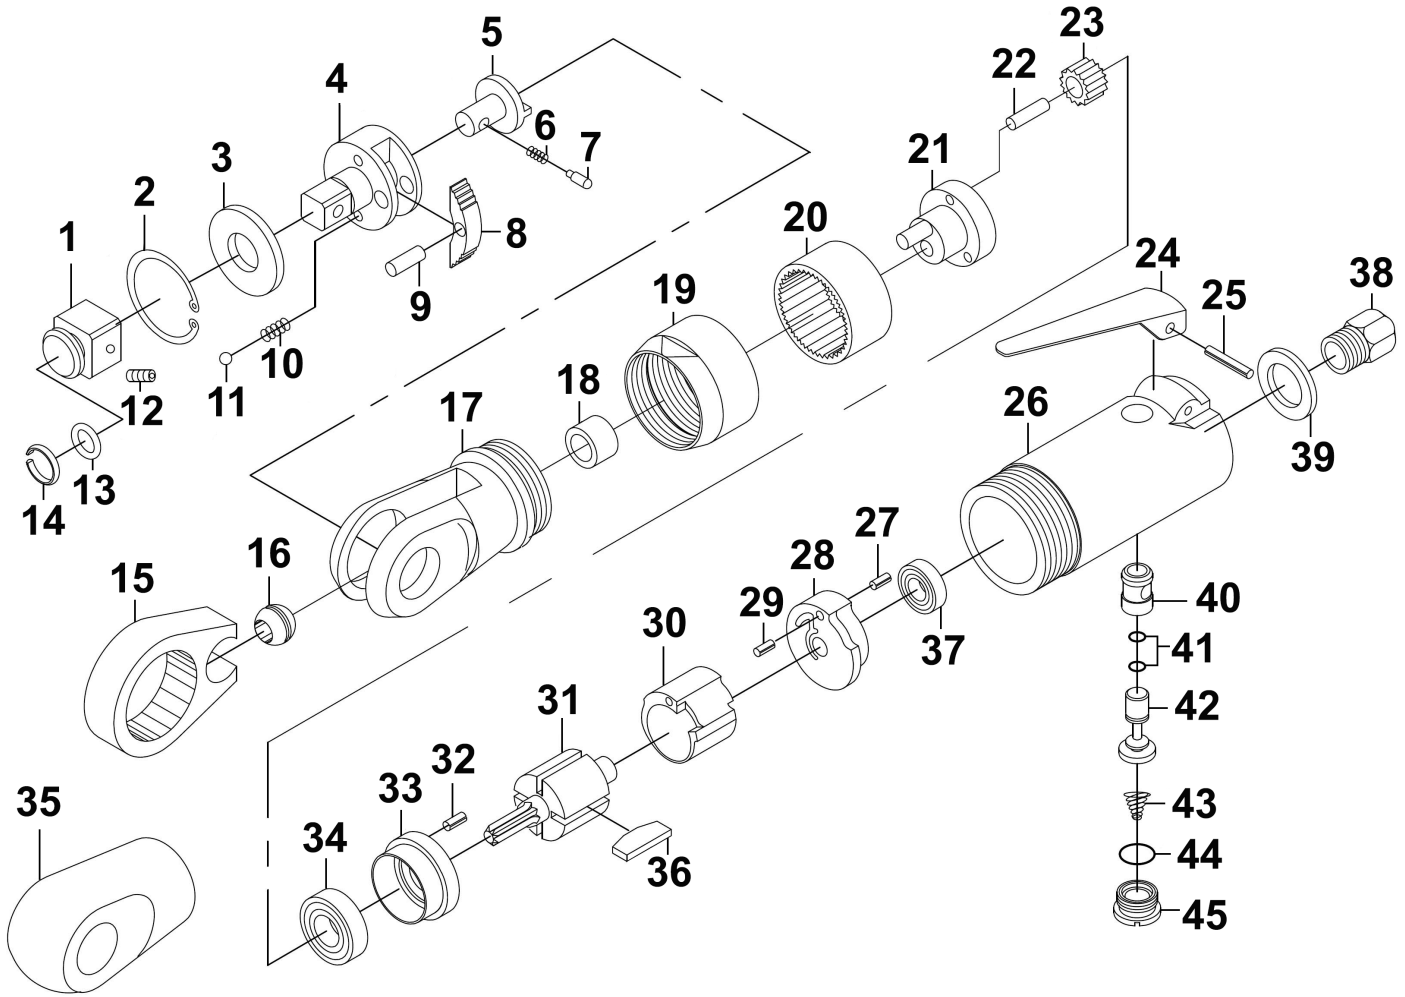

Parts Information:
2-in-1 Mini Air Ratchet Wrench 1/4" & 1/2" Sq Drive
Model No: SA1001

Item	Part No.	Description
1	SA.61033-36	Anvil Cap
2	SA.61013-42	Retaining Ring
3	SA.61013-41	Thrust Washer
4	SA.61013-36	1/4" Ratchet Anvil
5	SA.61113-33	Reverse Button
6	SA.61113-34	Reverse Spring
7	SA.61113-35	Reverse Pin
8	SA.61013-37	Ratchet Pawl
9	SA.61113-38	Pawl Pin
10	SA.61113-39	Pawl Spring (Set of 2)
11	SA.61113-40	Thrust Ball 1/8"

Item	Part No.	Description
12	GSM43.S	Grub screw m4x3 (single)
13	SA.RX-007	Retainer O-Ring
14	SA.68243-30	Socket Retainer
15	SA.61013-31	Ratchet Yoke
16	SA.61113-30	Drive Bushing
17	SA.61013-27	Ratchet Housing
18	SA.BN1308	Needle Bearing(BN1308)
19	SA.61013-26	Clamp Nut
20	SA.61013-25	Internal Gear
21	SA.61013-24	Gear Case
22	SA.61113-23	Planet Pin (Set of 3)

Item	Part No.	Description
23	SA.61113-22	Planet Gear (Set of 3)
24	SA.61011-11	Throttle Lever
25	SA.P0322	Throttle Lever Pin
26	SA.61011-01	Motor Housing
27	SA.P0205	Dowel Pin
28	SA.61012-14	Rear End Plate
29	SA.P0205	Dowel Pin
30	SA.31022-16	Cylinder
31	SA.61012-17	Rotor
32	SA.P2505	Spring Pin (Set of 2)
33	SA.61112-20	Front End Plate
34	B/608ZZ	Bearing 608zz