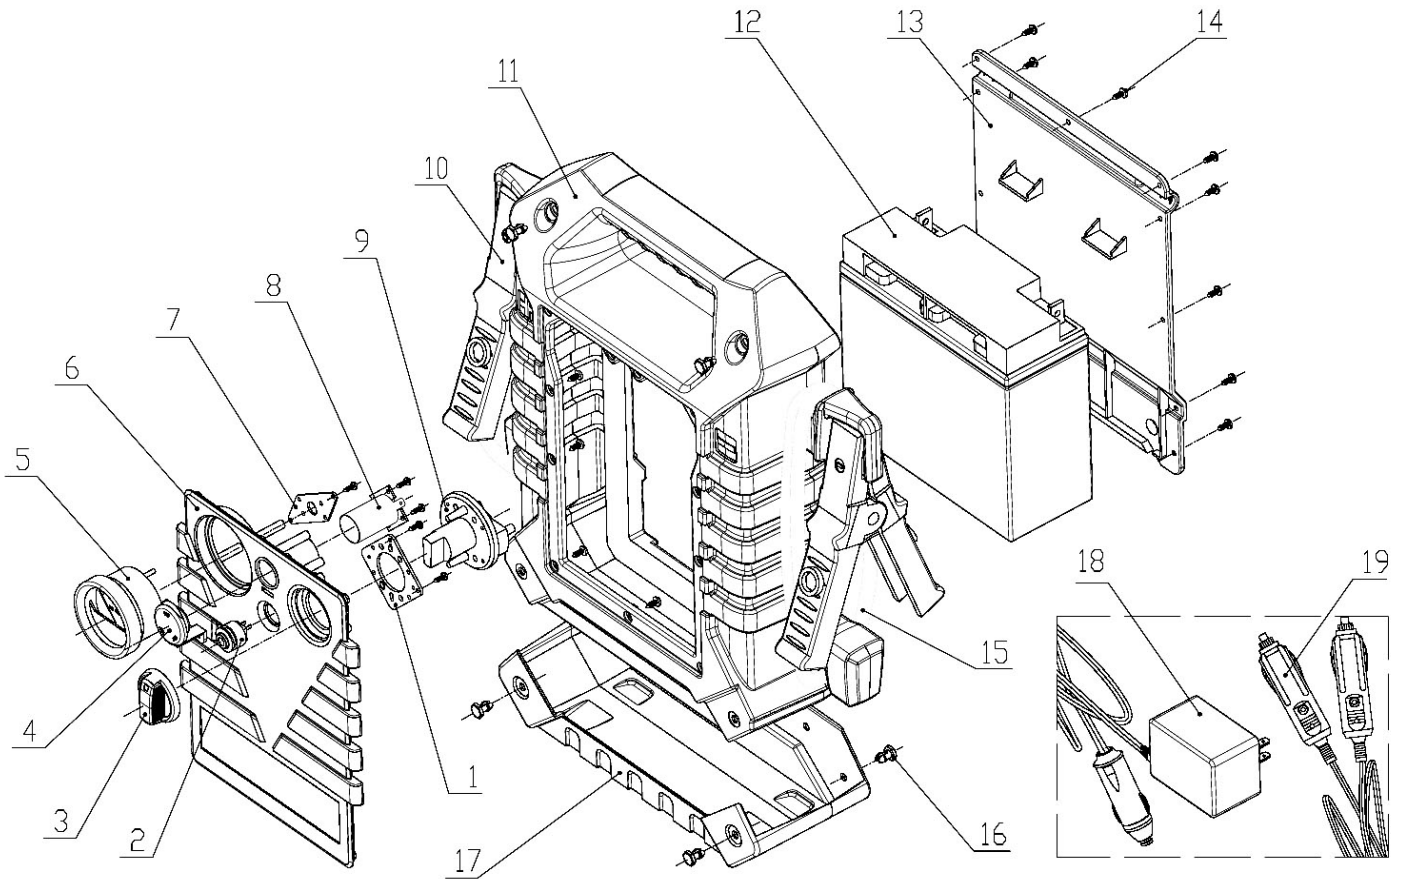

Parts Information:
RoadStart® Emergency Power Pack 12V
900 Peak Amps
Model No: RS121

Item	Part No.	Description
1	RS122.01	ON/OFF SWITCH FIX PLATE
2	RS122.02	VOLTAGE TEST SWITCH
3	RS122.03	ON/OFF SWITCH KNOB
4	RS122.04	CIGARETTE COVER
5	RS122.05	VOLTAGE METER
6	RS122.06	FRONT PANEL
7	RS122.07	VOLTAGE METER FIX PLATE
8	RS122.08	CIGERETTE SOCKET
9	RS122.09	ON/OFF SWITCH ASS'Y
10	RS122.10A	CLAMP (NEG) W/CABLE (L:900mm D:10mm)
11	RS122.11	BODY CASE
12	RS1/B	BATTERY 12V 17 AH
13	RS121.13	REAR HOUSING

Item	Part No.	Description
14	RS125.14	RD HEAD S/T SCREW M3.8 X 16 BLACK
16	RS125.19	RD HEAD S/T SCREW M4.6 X 10
17	RS121.17	RUBBER FEET
18	RS122.C	MAINS CHARGER 12V 1.0A
19	RS122.27	CIGARETTE CABLE
--	RS122.10	CLAMP (POS) W/CABLE (L:900mm D:10mm) (NOT SHOWN)
--	RS122.10A	CLAMP (NEG) W/CABLE (L:900mm D:10mm) (NOT SHOWN)
--	RS121.B	BACK LABEL (NOT SHOWN)
--	RS121.F	FRONT LABEL (NOT SHOWN)
--	RS122.28	STUD (NOT SHOWN)
--	RS125.SP	SWITCH PROTECTION (NOT SHOWN)