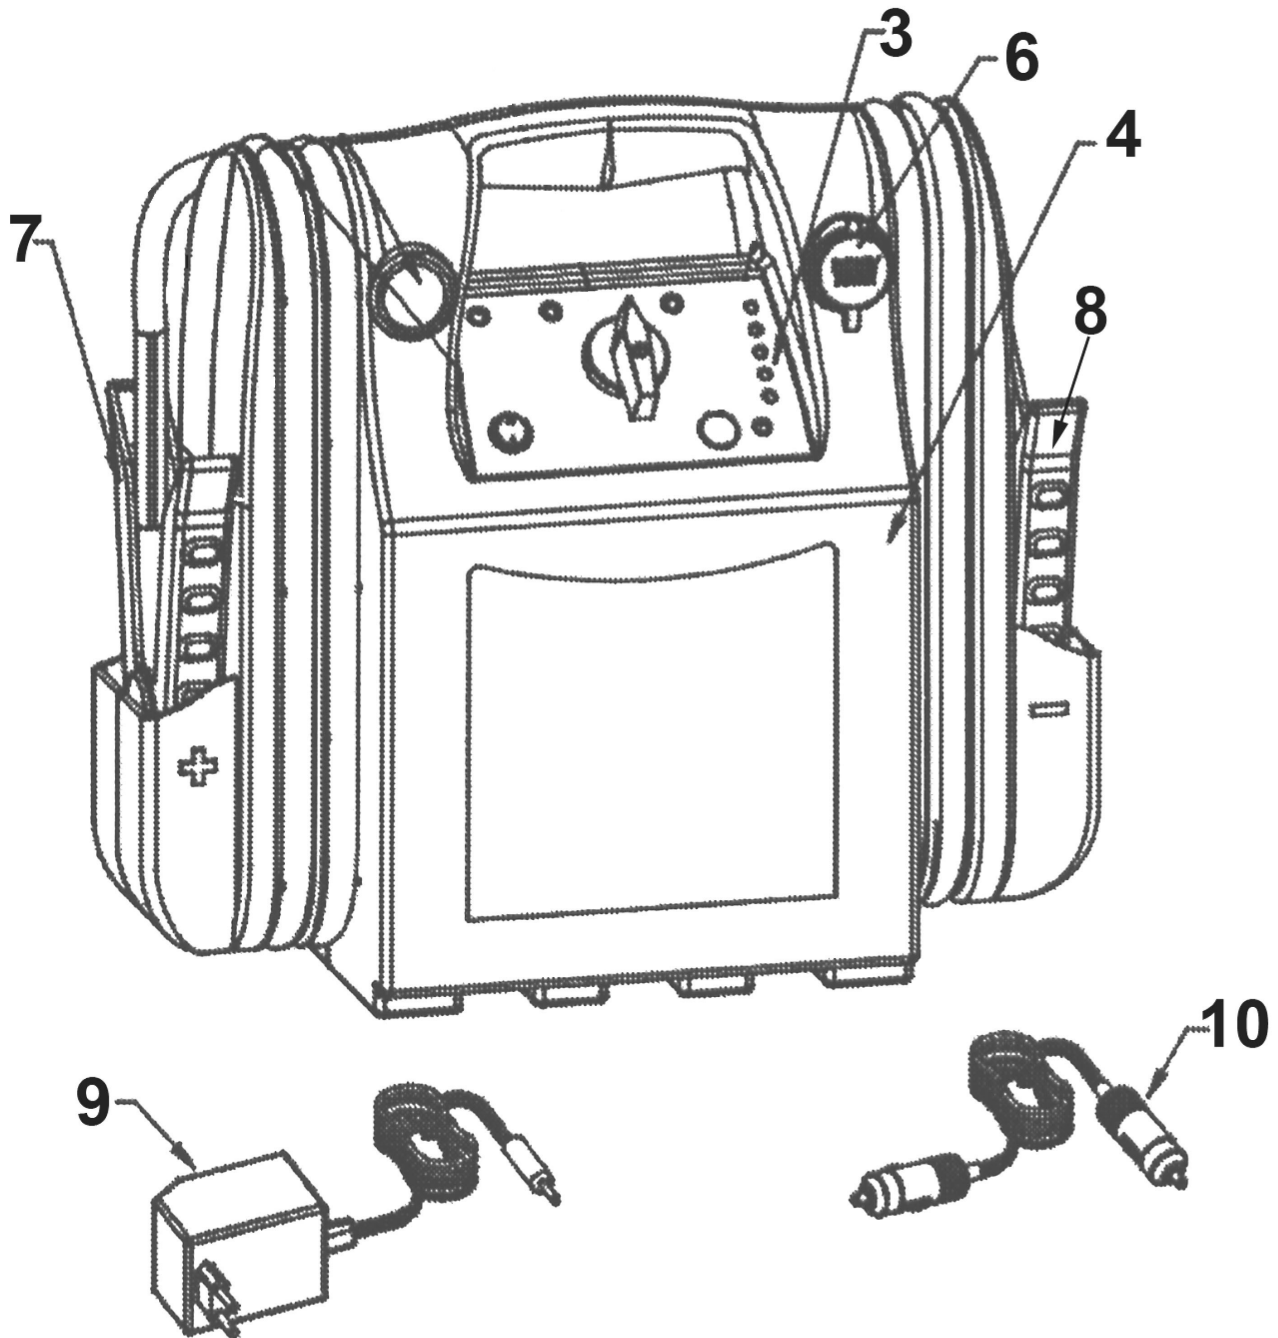

Parts Information:
RoadStart® Emergency Power Pack 12V
3200 Peak Amps
Model No: RS103.V2

Item	Part No.	Description
--	RS1/B	BATTERY 12V 17 AH (NOT SHOWN)
--	RS103.02	LED DISPLAY LABEL (NOT SHOWN)
3	RS103.V2-03	MULTIPLE LED POWER INDICATOR
4	RS103.04	COMPLETE CASE
--	RS103.04A	CASE FRONT (NOT SHOWN)
--	RS103.04B	CASE REAR (NOT SHOWN)
6	RS103.06	CIGARETTE LIGHTER SOCKET(c/w CAP)

Item	Part No.	Description
7	RS103.07	HEAVY DUTY CLAMP + CABLE (NEGATIVE)
8	RS103.08	HEAVY DUTY CLAMP + CABLE (POSITIVE)
9	RS10AUA	UNIVERSAL ADAPTOR 1.0A 15V
10	RS103.10	EXTENSION CORD
--	RS103.11	CLAMP CLIPS (PAIR) (NOT SHOWN)
--	RS103.V2-L	FRONT LABEL FOR RS103 (NOT SHOWN)