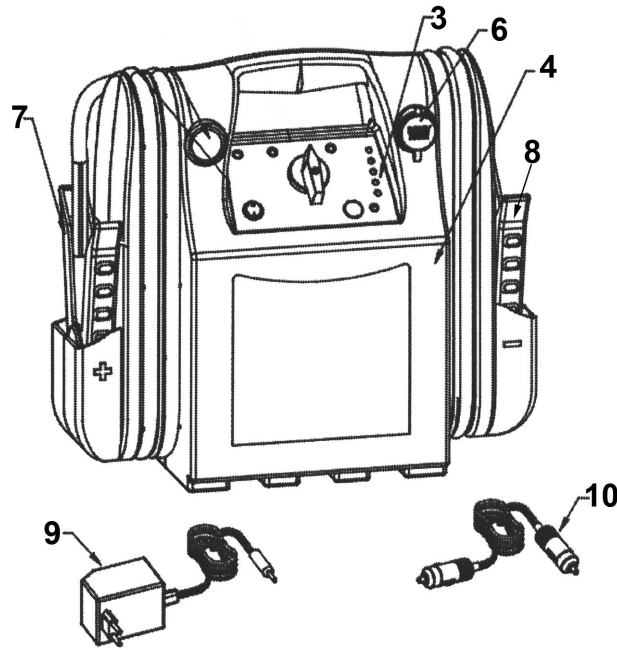

Parts Information:
RoadStart® Emergency Power Pack 12V
3200 Peak Amps
Model No: RS103

Item	Part No.	Description
--	RS1/B	Battery 12V 17 ah (NOT SHOWN)
--	RS103.02	Led Display Label (NOT SHOWN)
3	RS103.03	Multiple Power Indicator
4	RS103.04	Complete Case
6	RS103.06	Cigarette Lighter Socket(C/W Cap)
7	RS103.07	Heavy Duty Clamp + Cable (Negative)

Item	Part No.	Description
8	RS103.08	Heavy Duty Clamp + Cable (Positive)
9	RS10AUA	Universal Adaptor 1.0a 15V
10	RS103.10	Extension Cord
--	RS103.11	Clamp Clips (Pair) (NOT SHOWN)
--	RS103.L	Front Label (NOT SHOWN)
--	RS103.L1	Back Label (NOT SHOWN)