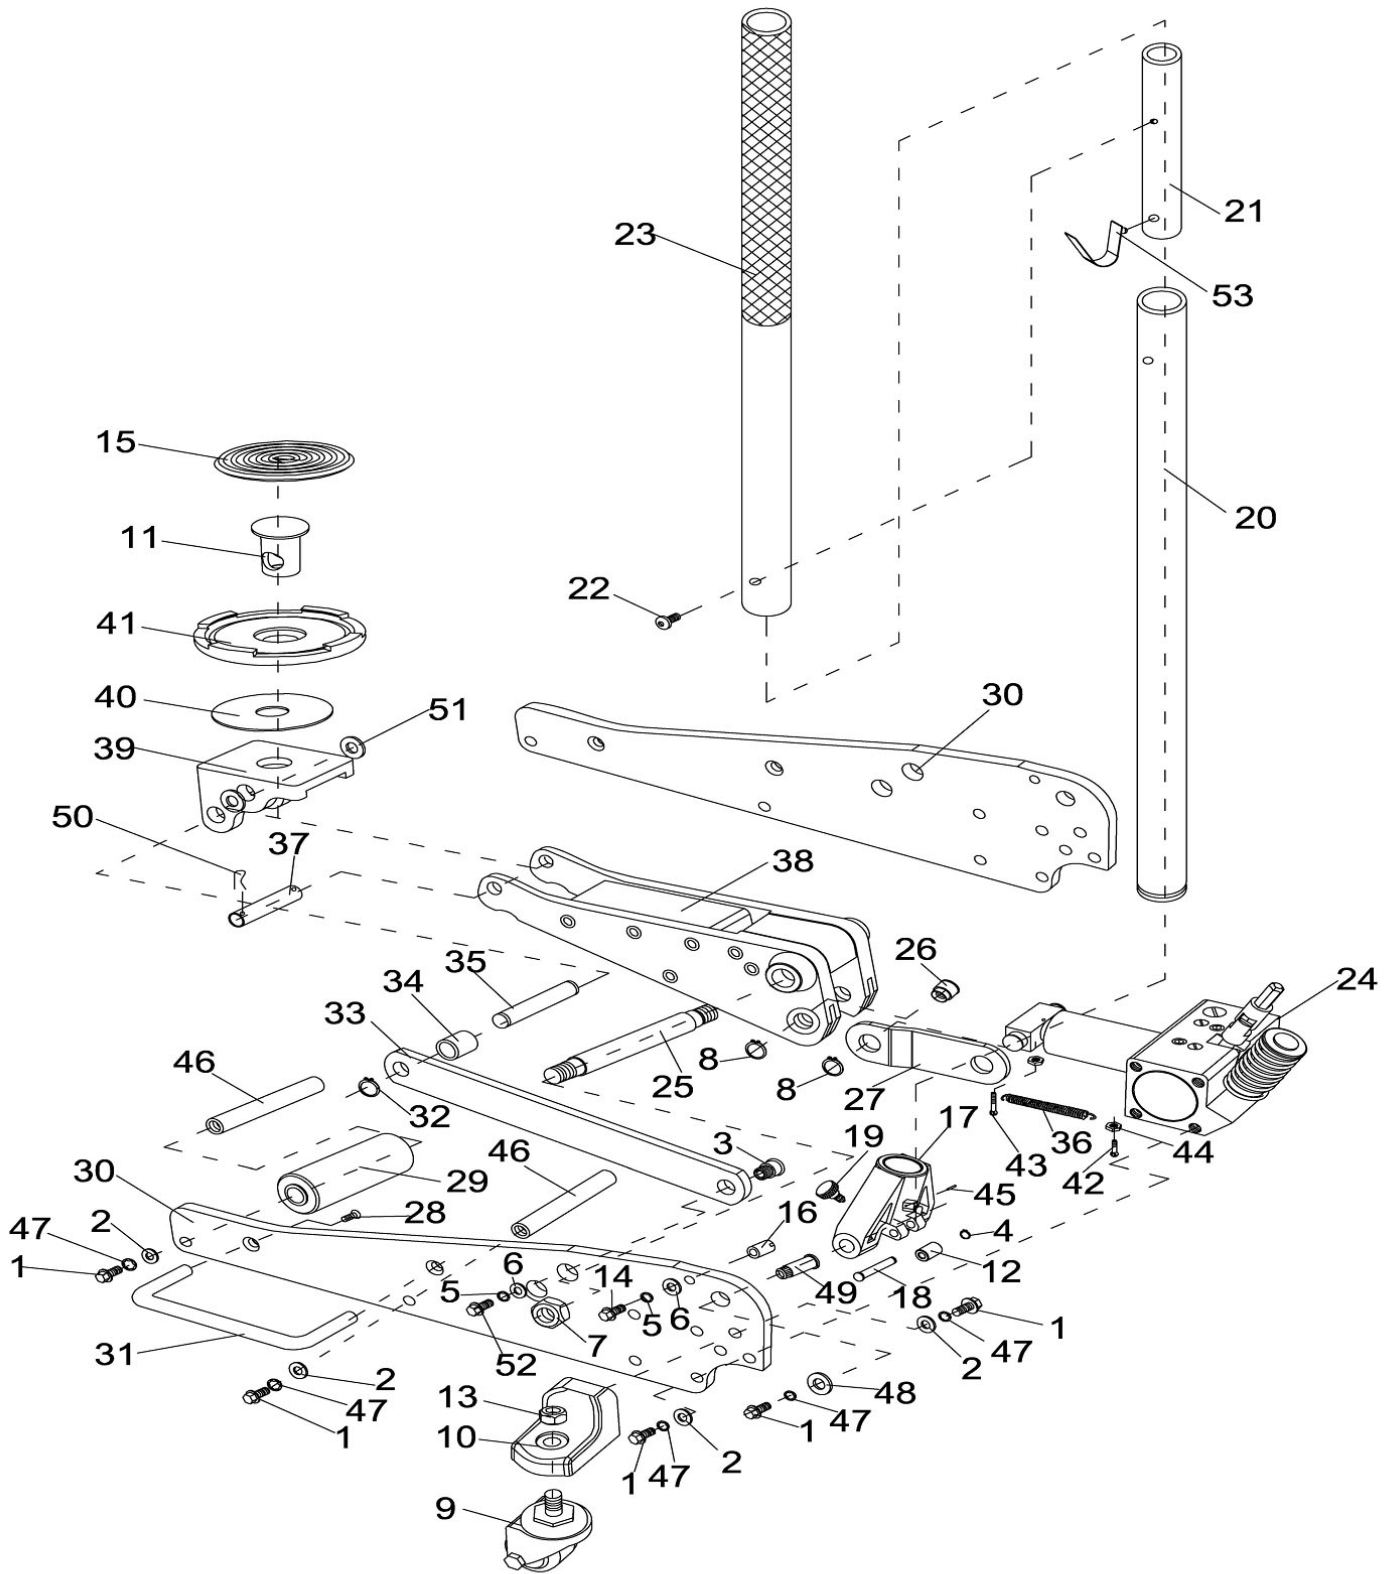

NOTE: It is our policy to continually improve products and as such we reserve the right to alter data, specifications and component parts without prior notice.

IMPORTANT: No liability is accepted for incorrect use of product.

WARRANTY: Guarantee is 12 months from purchase date, proof of which will be required for any claim.

Sealey Group, Kempson Way, Suffolk Business Park, Bury St Edmunds, Suffolk. IP32 7AR

01284 757500

01284 703534

sales@sealey.co.uk

www.sealey.co.uk