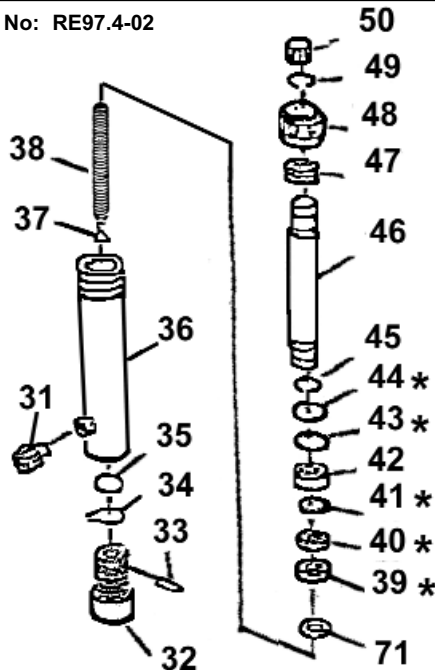

Pump Assembly - Part No: RE97.4-01

Item	Description
1	Handle, grip
2	Handle
3	Handle, socket
4	Pin socket
5	Retaining ring
6	Pin, piston
7	Piston
8	Pump
9	Washer
10	Seal
11	Seal
12	Copper Washer
13	Pump valve assembly
16	Nut
17	Pump foot
18	Base
19	Seal
20	Reservoir
21	Filter
22	Base
23	Ball
24	Screw
25	Retaining ring
26	O-Ring
27	Release rod
63	O-Ring
64	Screw
65	O-Ring
66	Screw
67	O-Ring
68	Bearing
69	Bar

Ram Assembly - Part No: RE97.4-02

Item	Description
31	Connection nut
32	Cylinder base
33	Spring pin
34	Retaining pin
35	O-Ring
36	Cylinder
37	Screw
38	Protector ring
38	Spring pin
39	V-Ring
40	Sealing ring
41	O-Ring
42	Bushing
43	O-Ring
44	O-Ring
45	Retaining ring
46	Piston rod
47	Ring
49	Retaining ring
50	Cover
71	Washer

Hydraulic Spreader - Part No: RE97.4-A13

Item	Description
53	Seal
57	Seal
70	Seal

Hose Assembly - Part No: RE97.4-03

Item	Description
28	Hose
29	Coupling
30	Dust cap

Issue: 1
Date: 060802

NOTE: Items marked with a "*" are available as a Repair Kit - Part No RE97.4-RK, which contains items, 10, 11, 12, 13, 19, 23, 26, 39, 40, 41, 43, 44, 53, 57, 63, 65, 67, & 70.