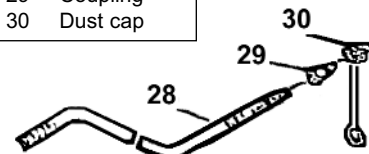

Pump Assembly - Part No: RE97.4-01

Item	Description
1	Handle, grip
2	Handle
3	Handle, socket
4	Pin socket
5	Retaining ring
6	Pin, piston
7	Piston
8	Pump
9	Washer
10	Seal
11	Seal
12	Copper Washer
13	Pump valve assembly
16	Nut
17	Pump foot
18	Base
19	Seal
20	Reservoir
21	Filter
22	Base
23	Ball
24	Screw
25	Retaining ring
26	O-Ring
27	Release rod
63	O-Ring
64	Screw
65	O-Ring
66	Screw
67	O-Ring
68	Bearing
69	Bar

Ram Assembly - Part No: RE97.4-02

Item	Description
31	Connection nut
32	Cylinder base
33	Spring pin
34	Retaining pin
35	O-Ring
36	Cylinder
37	Screw
38	Protector ring
38	Spring pin
39	V-Ring
40	Sealing ring
41	O-Ring
42	Bushing
43	O-Ring
44	O-Ring
45	Retaining ring
46	Piston rod
47	Ring
49	Retaining ring
50	Cover
71	Washer

Hydraulic Spreader - Part No: RE97.4-A13

Item	Description
53	Seal
57	Seal
70	Seal

Hose Assembly - Part No: RE97.4-03

Item	Description
28	Hose
29	Coupling
30	Dust cap

Issue: 1
Date: 060802

NOTE: Items marked with a "*" are available as a Repair Kit - Part No RE97.4-RK, which contains items, 10, 11, 12, 13, 19, 23, 26, 39, 40, 41, 43, 44, 53, 57, 63, 65, 67, & 70.