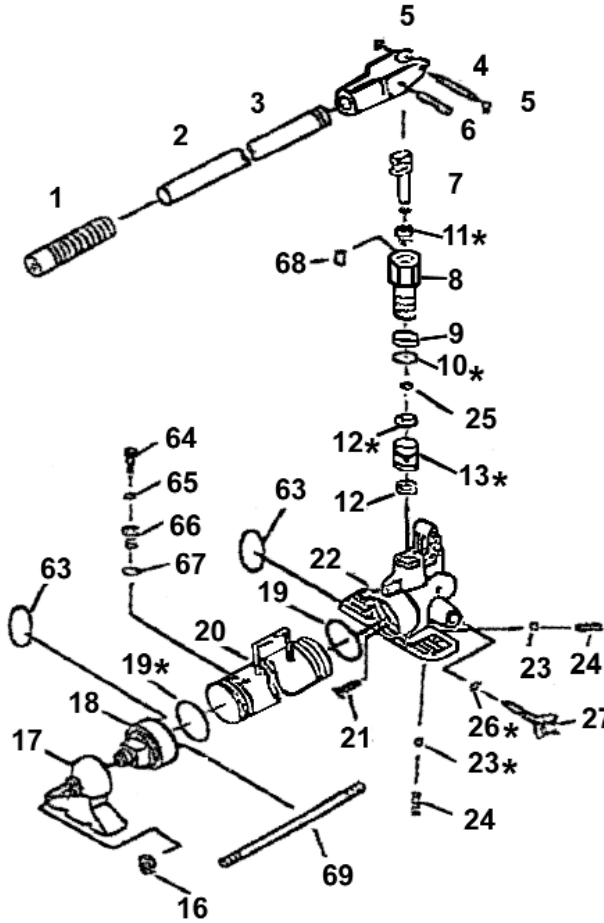

Pump Assembly - Part No: RE97.4-01

Item	Description
1	Handle, grip
2	Handle
3	Handle, socket
4	Pin socket
5	Retaining ring
6	Pin, piston
7	Piston
8	Pump
9	Washer
10	Seal
11	Seal
12	Copper Washer
13	Pump valve assembly
16	Nut
17	Pump foot
18	Base
19	Seal
20	Reservoir
21	Filter
22	Base
23	Ball
24	Screw
25	Retaining ring
26	O-Ring
27	Release rod
63	O-Ring
64	Screw
65	O-Ring
66	Screw
67	O-Ring
68	Bearing
69	Bar

Ram Assembly - Part No: RE97.4-02

Item	Description
31	Connection nut
32	Cylinder base
33	Spring pin
34	Retaining pin
35	O-Ring
36	Cylinder
37	Screw
38	Protector ring
38	Spring pin
39	V-Ring
40	Sealing ring
41	O-Ring
42	Bushing
43	O-Ring
44	O-Ring
45	Retaining ring
46	Piston rod
47	Ring
49	Retaining ring
50	Cover
71	Washer

Hydraulic Spreader - Part No: RE97.4-A13

Item	Description
53	Seal
57	Seal
70	Seal

Hose Assembly - Part No: RE97.4-03

Item	Description
28	Hose
29	Coupling
30	Dust cap

Issue: 1
Date: 060802

NOTE: Items marked with a "*" are available as a Repair Kit - Part No RE97.4-RK, which contains items, 10, 11, 12, 13, 19, 23, 26, 39, 40, 41, 43, 44, 53, 57, 63, 65, 67, & 70.