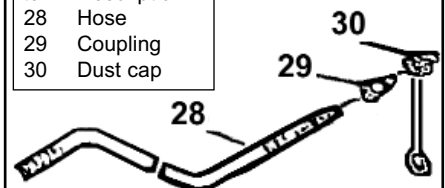

Pump Assembly - Part No: RE97.10C-40

Item	Description
1	Handle, grip
2	Handle
3	Handle, socket
4	Pin socket
5	Retaining ring
6	Pin, piston
7	Piston
8	Pump
9	Washer
10	Seal
11	Seal
12	Copper Washer
13	Pump valve assembly
16	Nut
17	Pump foot
18	Base
19	Seal
20	Reservoir
21	Filter
22	Base
23	Ball
24	Screw
25	Retaining ring
26	O-Ring
27	Release rod
63	O-Ring
64	Screw
65	O-Ring
66	Screw
67	O-Ring
68	Bearing
69	Bar

Hydraulic Spreader - Part No: RE97.10C-11

Item	Description
53	Seal
57	Seal
70	Seal

Ram Assembly - Part No: RE97.10C-41

Item	Description	Item	Description	Item	Description
31	Connection nut	42	Bushing	49	Retaining ring
34	Retaining ring	43	O-Ring	50	Cover
35	Cylinder	44	O-Ring	71	Washer
37	Screw	45	Jacket	72	Screw
38	Spring	46	Piston rod	73	Washer
39	V-Ring	47	Ring	74	Ball
40	Sealing ring	48	Protector ring	75	Screw
41	O-Ring				

Hose Assembly - Part No: RE97.10C-42

Item	Description
28	Hose
29	Coupling
30	Dust cap

NOTE: Items marked with a "*" are available as a **Repair Kit - Part No RE97.10C-RK**, which contains items, 10, 11, 12, 13, 19, 23, 26, 39, 40, 41, 43, 44, 53, 57, 63, 65, 67, & 70.