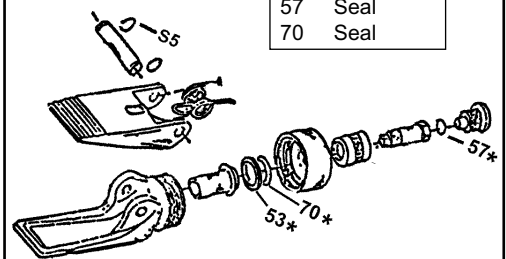

Pump Assembly - Part No: RE97.10C-40

Item	Description
1	Handle, grip
2	Handle
3	Handle, socket
4	Pin socket
5	Retaining ring
6	Pin, piston
7	Piston
8	Pump
9	Washer
10	Seal
11	Seal
12	Copper Washer
13	Pump valve assembly
16	Nut
17	Pump foot
18	Base
19	Seal
20	Reservoir
21	Filter
22	Base
23	Ball
24	Screw
25	Retaining ring
26	O-Ring
27	Release rod
63	O-Ring
64	Screw
65	O-Ring
66	Screw
67	O-Ring
68	Bearing
69	Bar

Hydraulic Spreader - Part No: RE97.10C-11

Item	Description
53	Seal
57	Seal
70	Seal

Ram Assembly - Part No: RE97.10C-41

Item	Description	Item	Description	Item	Description
31	Connection nut	42	Bushing	49	Retaining ring
34	Retaining ring	43	O-Ring	50	Cover
35	Cylinder	44	O-Ring	71	Washer
37	Screw	45	Jacket	72	Screw
38	Spring	46	Piston rod	73	Washer
39	V-Ring	47	Ring	74	Ball
40	Sealing ring	48	Protector ring	75	Screw
41	O-Ring				

Hose Assembly - Part No: RE97.10C-42

Item	Description
28	Hose
29	Coupling
30	Dust cap

NOTE: Items marked with a "*" are available as a **Repair Kit - Part No RE97.10C-RK**, which contains items, 10, 11, 12, 13, 19, 23, 26, 39, 40, 41, 43, 44, 53, 57, 63, 65, 67, & 70.