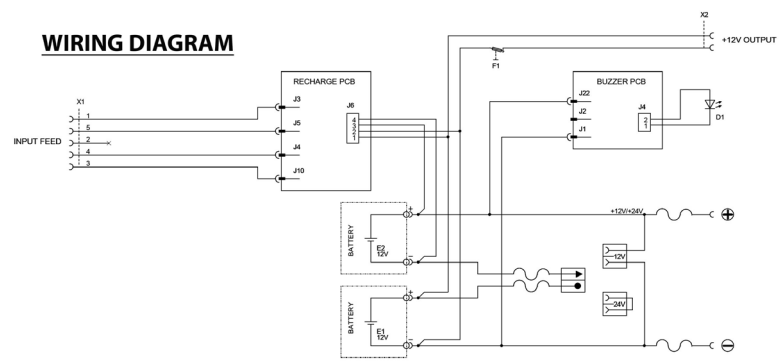

WIRING DIAGRAM

NOTE: It is our policy to continually improve products and as such we reserve the right to alter data, specifications and component parts without prior notice.
IMPORTANT: No liability is accepted for incorrect use of product.
WARRANTY: Guarantee is 12 months from purchase date, proof of which will be required for any claim.

Sealey Group, Kempson Way, Suffolk Business Park, Bury St Edmunds, Suffolk. IP32 7AR

01284 757500 | 01284 703534 | sales@sealey.co.uk | www.sealey.co.uk