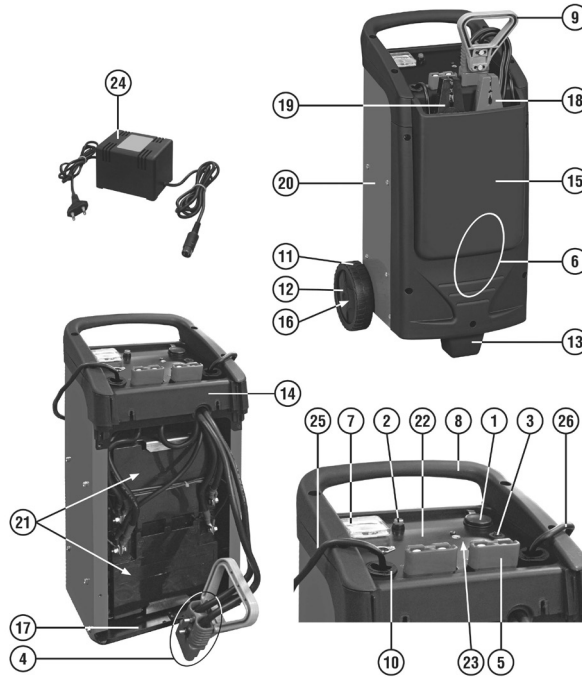

Parts Information:
PowerStart Power Pack 12/24V 4400 Peak Amps
Model No: PWRSTART4400

Item	Part No.	Description
1	120.121083	SOCKET
2	120.121095	PUSHBUTTON
3	120.121223	RESTORABLE PROTECTION
4	120.124315	MOUNTING SOCKET
5	120.124360	SOCKET
6	120.981539	FRONT PANEL KIT
7	120.152235	AMMETER
8	120.312408	HANDLE
9	120.312429	HANDLE SET
10	120.322112	BUSHING
11	120/322193	WHEEL
12	120/322223	CAP, AXLE
13	120.322803	FOOT
14	120.322804	FRAME
15	120.362045	CLAMP HOLDER
16	120/422961	AXLE 345mm X 8mm

Item	Part No.	Description
--	MB-22-A/1286	CIRCLIP (NOT SHOWN)
17	120/644177	BOTTOM
18	120.712025	POSITIVE CLAMP (RED)
19	120.712026	NEGATIVE CLAMP (BLACK)
20	120.980496	BACK PANEL KIT
21	120.980776	BATTERY 12 V 42AH
22	120.981117	DASHBOARD KIT
23	120.981012	CONTROL PCB KIT
24	120.981547	POWER SUPPLY KIT (UK PLUG)
25	120.713247	CABLE 16MMQ 2M (EARTH)
26	120.713248	CABLE 16MMQ 2M (POSITIVE)
--	120.169734	POWER SUPPLY KIT (UK) (NOT SHOWN)
--	120.124248	CHARGER SOCKET (NOT SHOWN)
--	120.981662	BATTERY KIT (12V 42AH) (NOT SHOWN)
--	120.981663	BATTERY KIT (NOT SHOWN)