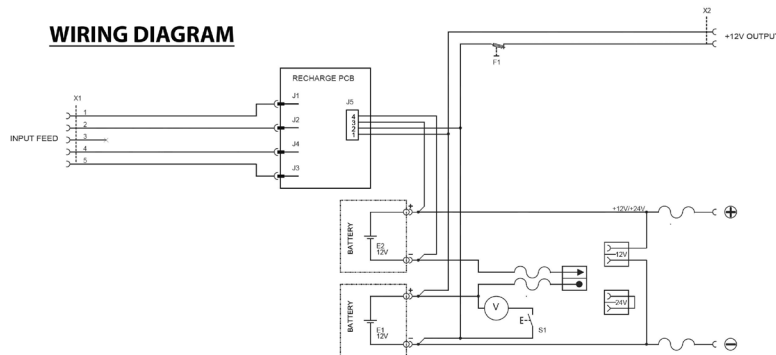

WIRING DIAGRAM

NOTE: It is our policy to continually improve products and as such we reserve the right to alter data, specifications and component parts without prior notice.

IMPORTANT: No liability is accepted for incorrect use of product.

WARRANTY: Guarantee is 12 months from purchase date, proof of which will be required for any claim.

Sealey Group, Kempson Way, Suffolk Business Park, Bury St Edmunds, Suffolk. IP32 7AR

01284 757500

01284 703534

sales@sealey.co.uk

www.sealey.co.uk