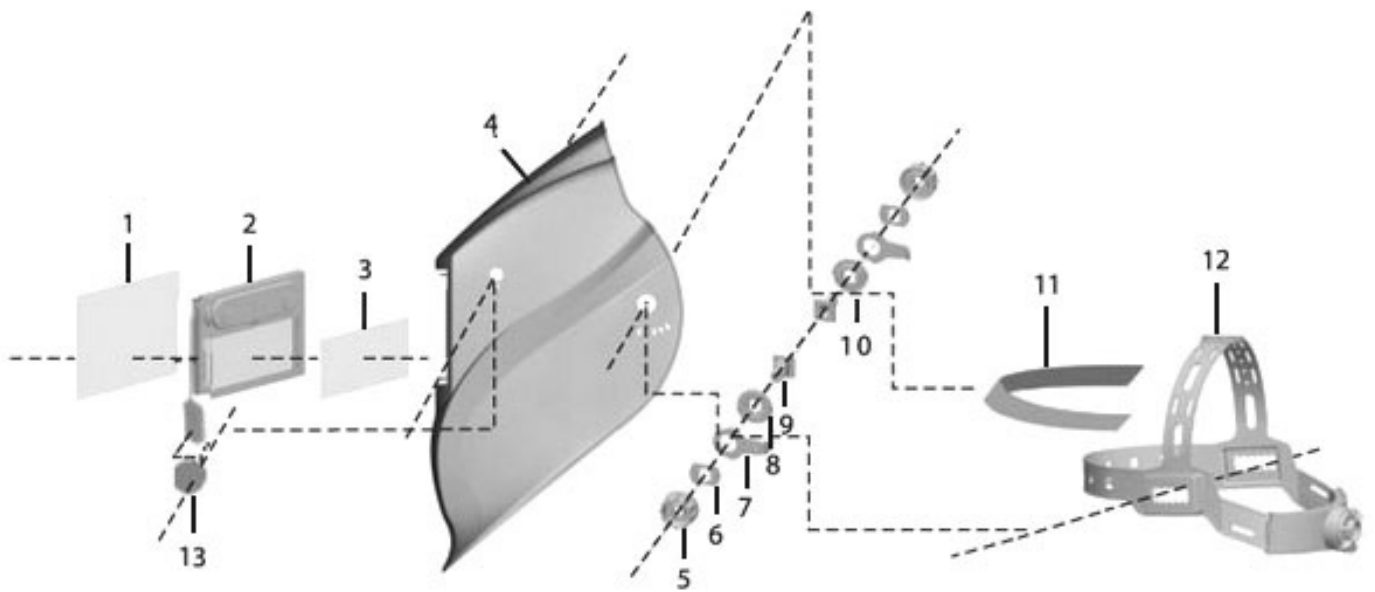

Parts Information:
Welding Helmet Solar Powered Shade 9-13
Model No: PWH699

Item	Part No.	Description
1	PWH699.01	FRONT COVER LENS 112x92mm
2	PWH699.02	AUTO-DARKENING CARTRIDGE
3	PWH699.03	INSIDE COVER LENS (96x52mm)
4	PWH699.04	HEADSHIELD (GREY)
5	PWH699.05	BLOCK NUT X 2
6	PWH699.06	WASHER X 2
7	PWH699.07	LIMITATION WASHER X 2

Item	Part No.	Description
8	PWH699.08	LEFT LIMITATION WASHER
9	PWH699.09	SCREW X 1, WASHER X 1, NUT X 1
10	PWH699.10	RIGHT LIMITATION WASHER
11	PWH699.11	FRONT HEADBAND (c/w SWEATBAND)
12	PWH699.12	ADJUSTABLE HEADBAND
13	PWH699.13	POTENTIOMETER KNOB