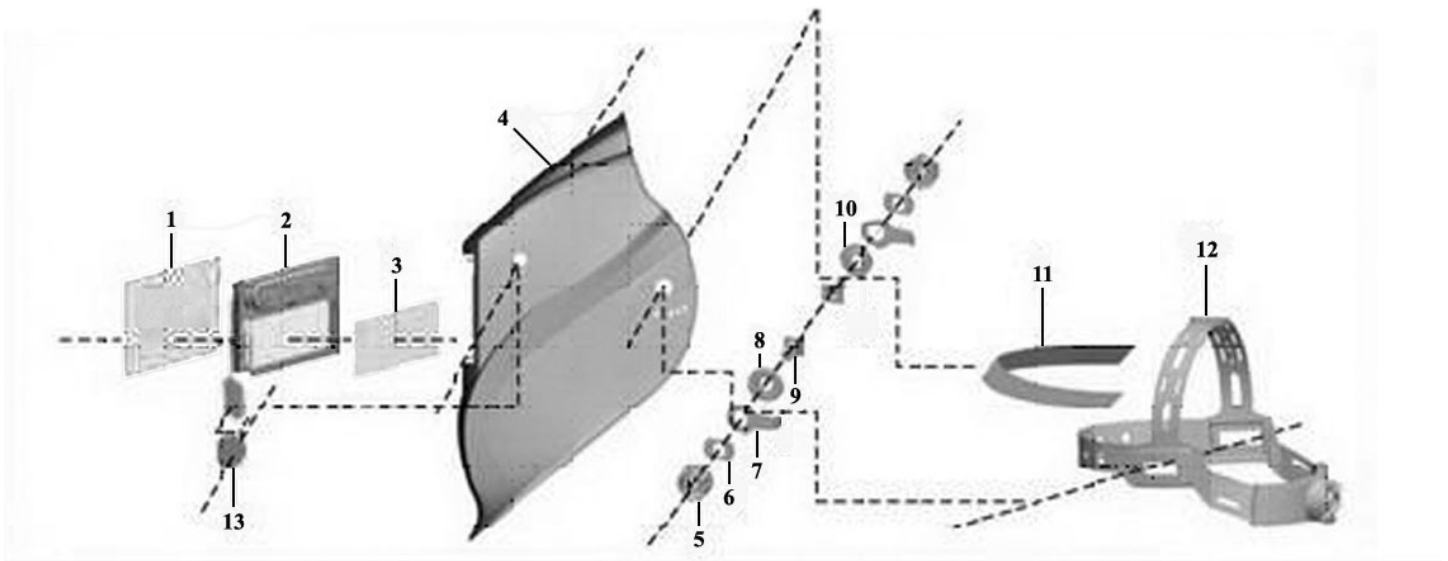

Parts Information:
Welding Helmet Solar Powered Shade 9-13
with Grinding Function - Red
Model No: PWH699R

Item	Part No.	Description
1	PWH699.01	FRONT COVER LENS 112x92mm
2	PWH699.02	AUTO-DARKENING CARTRIDGE
3	PWH699.03	INSIDE COVER LENS (96x52mm)
4	PWH699.04R	HEADSHIELD (RED)
5	PWH699.05	BLOCK NUT X 2
6	PWH699.06	WASHER X 2
7	PWH699.07	LIMITATION WASHER X 2