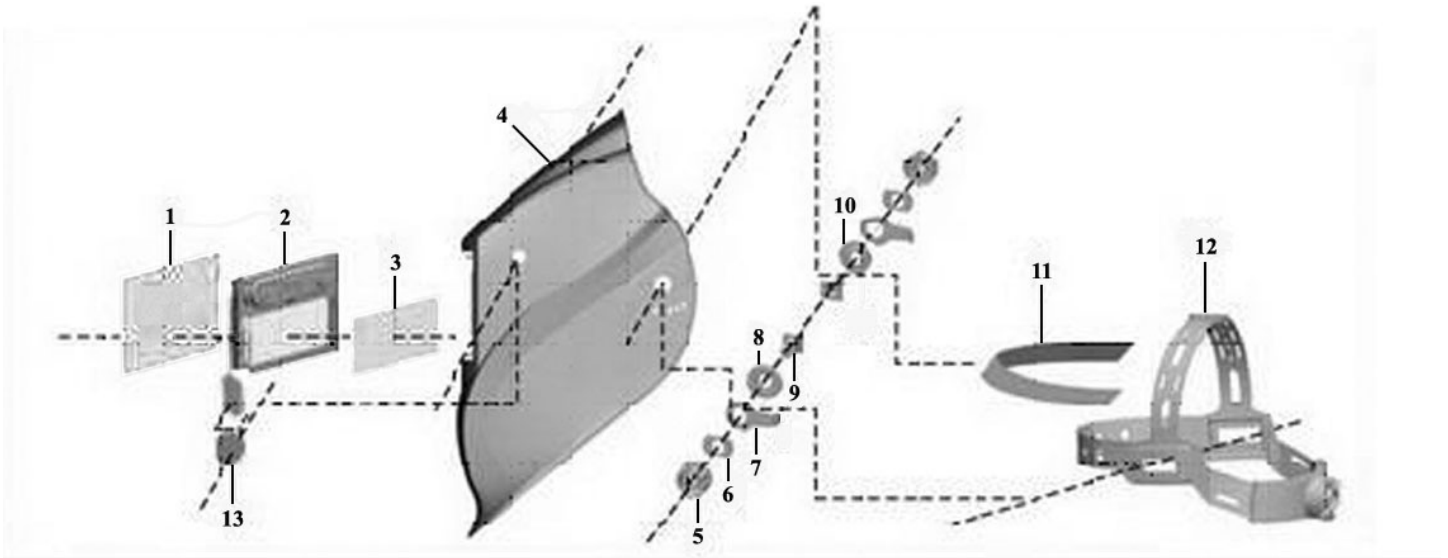

Parts Information:
Welding Helmet Solar Powered Shade 9-13
with Grinding Function - Grey
Model No: PWH699G

Item	Part No.	Description
1	PWH699.01	FRONT COVER LENS 112x92mm
2	PWH699.02	AUTO-DARKENING CARTRIDGE
3	PWH699.03	INSIDE COVER LENS (96x52mm)
4	PWH699.04G	HEADSHIELD (GREY)
5	PWH699.05	BLOCK NUT X 2
6	PWH699.06	WASHER X 2
7	PWH699.07	LIMITATION WASHER X 2