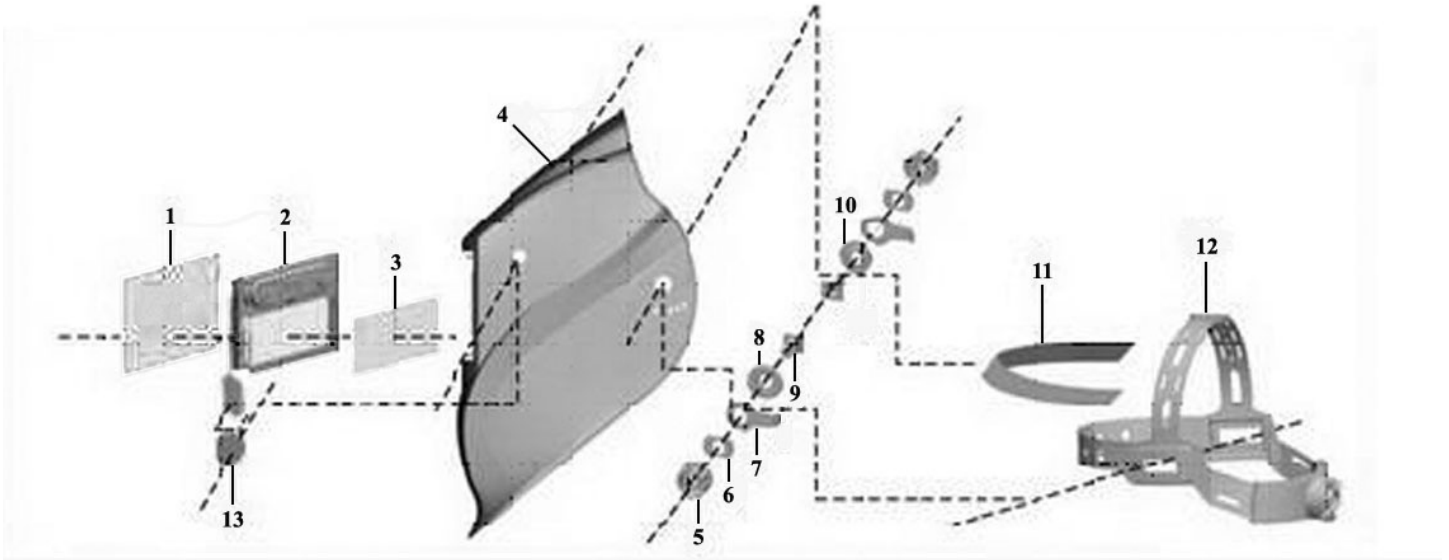

Parts Information:  
**Welding Helmet Solar Powered Shade 9-13**  
**with Grinding Function - Blue**  
**Model No: PWH699B**

| Item | Part No.   | Description                 |
|------|------------|-----------------------------|
| 1    | PWH699.01  | FRONT COVER LENS 112x92mm   |
| 2    | PWH699.02  | AUTO-DARKENING CARTRIDGE    |
| 3    | PWH699.03  | INSIDE COVER LENS (96x52mm) |
| 4    | PWH699.04B | HEADSHIELD (BLUE)           |
| 5    | PWH699.05  | BLOCK NUT X 2               |
| 6    | PWH699.06  | WASHER X 2                  |
| 7    | PWH699.07  | LIMITATION WASHER X 2       |