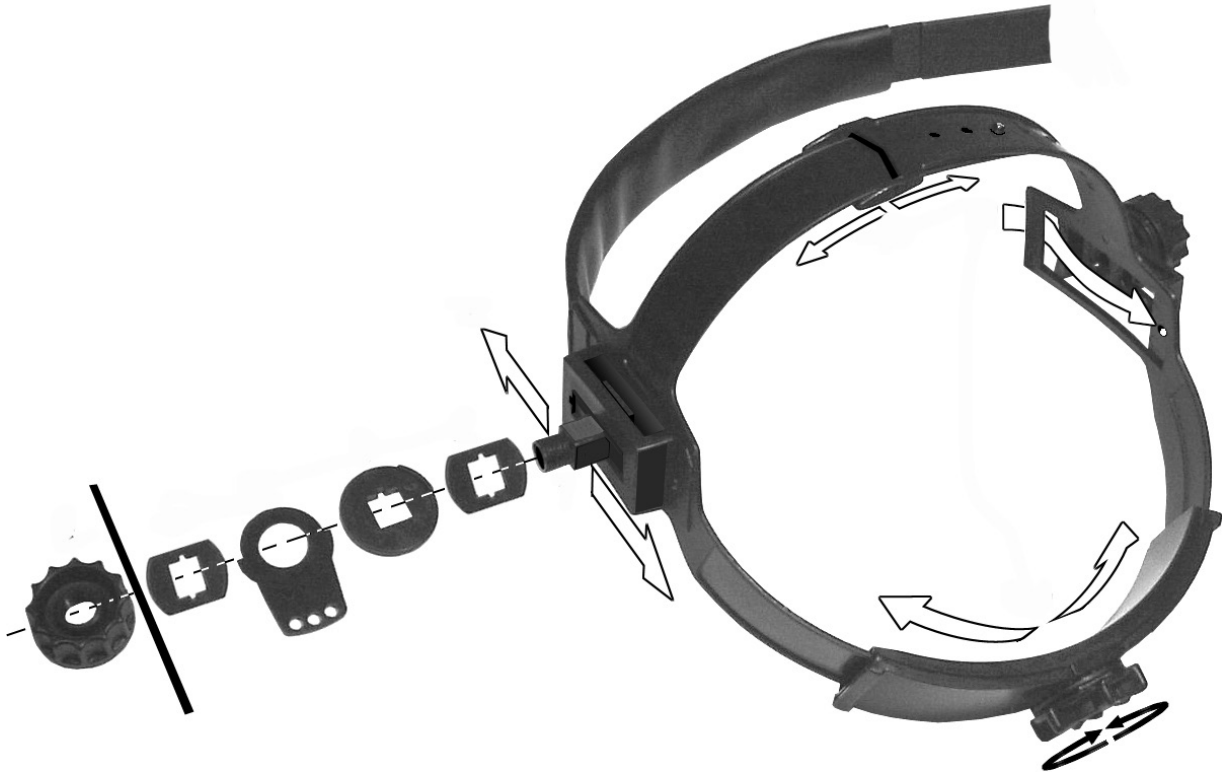

Parts Information:
**ClearVision Welding Helmet Solar
 Powered Automatic Shade 9-1
 Model No: PWH599**

Item	Part No.	Description
--	168/445505	Lens and frame
--	168/445510	Auto darkening filter cartridge
--	168/445525	Shade knob
--	168/445530	Inside cover lens (97x47mm)
--	168/445535	Shell (welding mask)
--	168/445540	Sweat band
--	168/445545	Adjustable headband

Item	Part No.	Description
--	168/445550	Block nut
--	168/445555	Plastic spacer
--	168/445560	Plastic adjustable spacer
--	168/445565	Plastic left limitation washer
--	168/445570	Screw
--	168/445575	Plastic right limitation washer