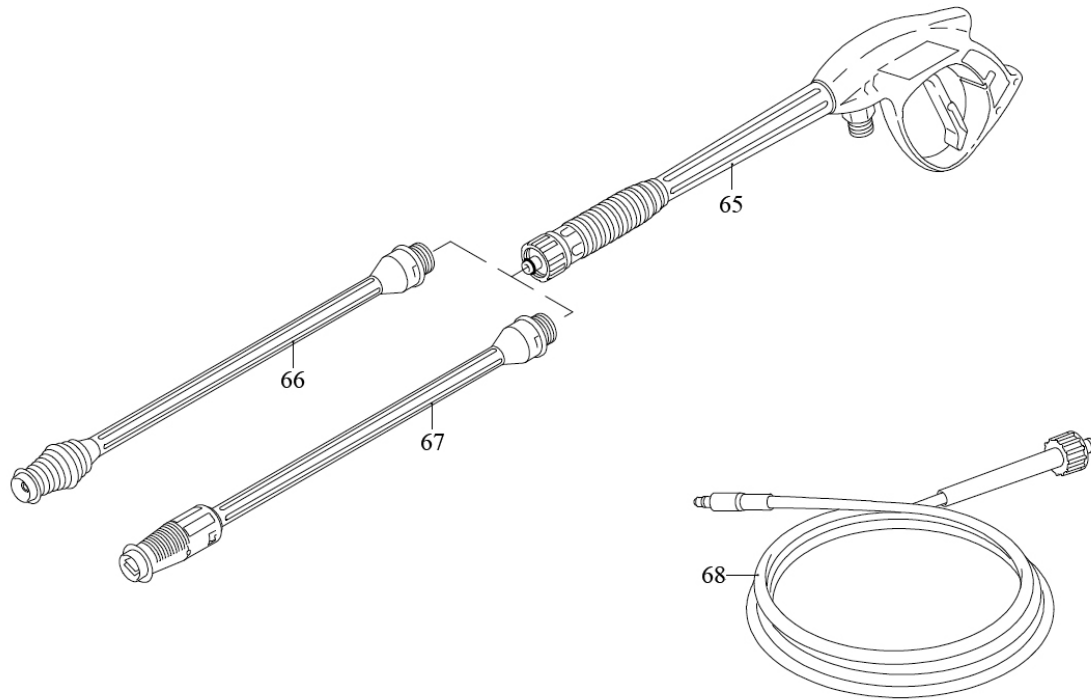

Item	Part No.	Description
37	181.1980740	PLUG
38	181.2900430	PUMP HEAD
39	181.800220	HEX HEAD BOLT
40	181.3400161	FITTING
41	181.2840550	BUSHING
42	181.2840540	BUSHING
43	181.3400020	PISTON GUIDE
44	181.2840130	PLUG
45	181.2840830	GRUB SCREW
46	181.2909006	SPRING ASS'Y
47	181.2900130	FITTING

**WARRANTY:** Guarantee is 12 months from purchase date, proof of which will be required for any claim.

Item	Part No.	Description
59	SCB620.SB	SOCKET HEAD CAP SCREW M6x20 BLACK
60	SWM6.SB	SPRING WASHER M6 BLACK(SINGLE)
61	181.3400600	WOBBLE PLATE

Item	Part No.	Description
62	181.3440370	FAN
63	181.3441000	FAN RING
64	181.3400580	MOTOR

**NOTE:** It is our policy to continually improve products and as such we reserve the right to alter data, specifications and component parts without prior notice.

Item	Part No.	Description
65	181.3400260	GUN
66	181.3400280	LANCE (ROTOPOWER)

Item	Part No.	Description
67	181.3400270	LANCE
68	181.3082100	HOSE (M22/15MM-GUN END 9mm M) 8M LONG

**NOTE:** It is our policy to continually improve products and as such we reserve the right to alter data, specifications and component parts without prior notice.