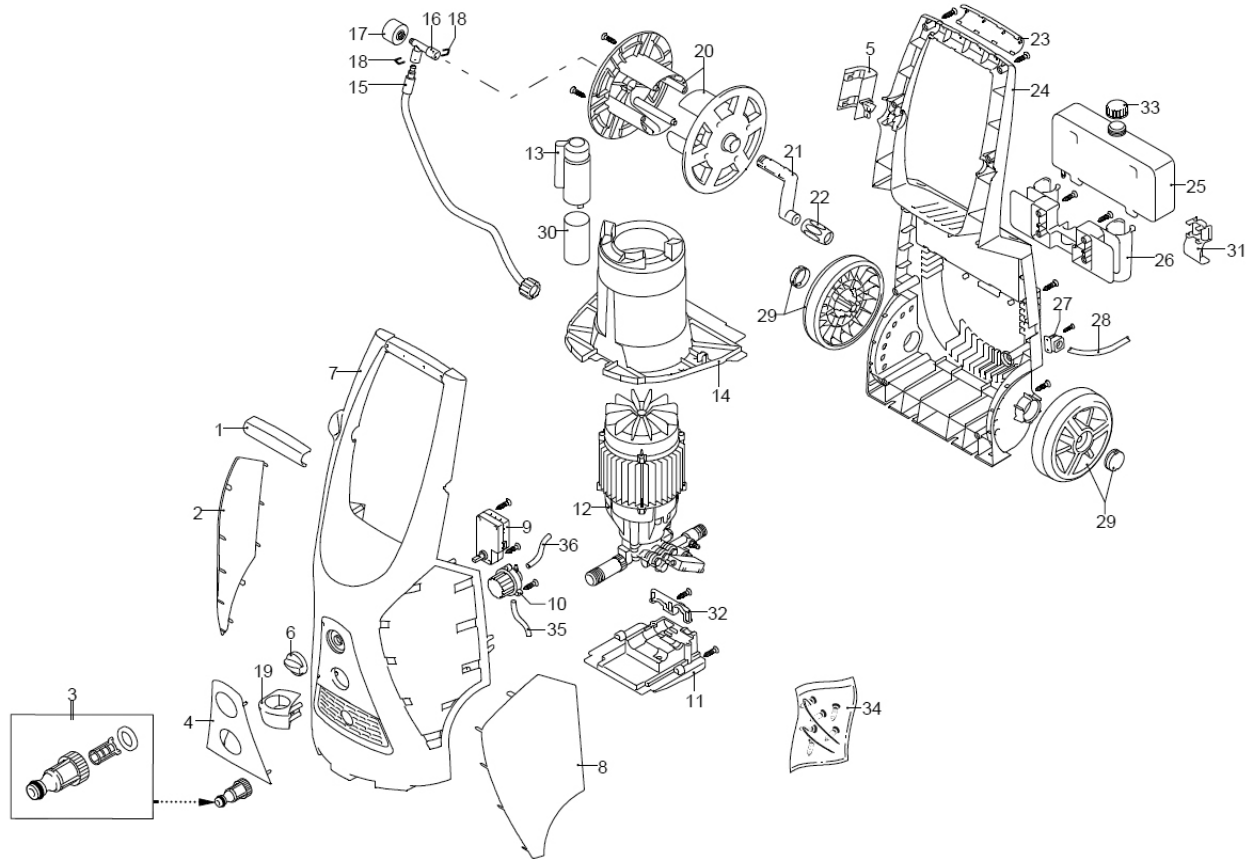

## Parts Information: Professional Pressure Washer 160bar with TSS & Rotablast Nozzle 230V Model No: PW4000

Item	Part No.	Description
1	181.3080810	KNOB
2	181.3080311	FRONT GUARD
3	181.3082130	WATER COUPLING
4	181.3400080	GUARD, LOWER
5	181.3400051	SUPPORT
6	181.3080480	FRONT CAP
7	181.3400051	CASING
8	181.3080301	SIDE GUARD, LEFT
9	181.3082010	SWITCH BOX
10	181.3082000	DETERGENT REGULATOR
11	181.3400030	MOTOR SUPPORT
12	181.3400330	ELECTRIC PUMP ASS'Y
13	181.3081630	CAPACITOR COVER
14	181.3400040	CONVEYOR
15	181.3081640	HIGH PRESSURE HOSE (INLET)
16	181.3080780	FITTING
17	181.3400630	PRESSURE GAUGE
18	181.3081650	U-PIN
19	181.3400111	U-PIN

Item	Part No.	Description
20	181.3080390	CABLE REEL
21	181.3080220	CRANK HANDLE
22	181.3081063	CRANK HANDLE KNOB
23	181.3080820	HANDLE COVER
24	181.3080321	BACK COVER
25	181.3080370	SOAP TANK
26	181.3080190	ACCESSORIES CARRIER
27	181.3080580	CABLE GLAND
28	181.3441120	POWER CABLE
29	181.3400560	WHEEL
30	181.3400760	CAPACITOR
31	181.3081070	CARRIER BRACKET
32	181.3400090	SUPPORT
33	181.3080380	SOAP TANK CAP
34	181.3400530	SCREW KIT
35	181.3081490	DETERGENT HOSE
36	181.3084130	DETERGENT HOSE
--	181.STICKER	SEALEY STICKER (WHITE) (NOT SHOWN)

Item	Part No.	Description
37	181.1980740	PLUG
38	181.2900430	PUMP HEAD
39	181.800220	HEX HEAD BOLT
40	181.3400161	FITTING
41	181.2840550	BUSHING
42	181.2840540	BUSHING
43	181.3400020	PISTON GUIDE
44	181.2840130	PLUG
45	181.2840830	GRUB SCREW
46	181.2909006	SPRING ASS'Y
47	181.2900130	FITTING

Item	Part No.	Description
48	181.2901070	SHUTTER
49	181/1080091	BALL SPRING
50	181.2901110	INJECTOR
51	181.3400150	FITTING
52	181.3400400	TSS ASS'Y
53	181.2022201	U-PIN
54	181.3409400	PUMP ASS'Y
55	181.3400420	PISTON/SEALS KIT
56	181.3400430	VALVES/SEALS KIT
57	181.3400440	DETERGENT SUCTION KIT
58	181.3400540	BEARING RACE