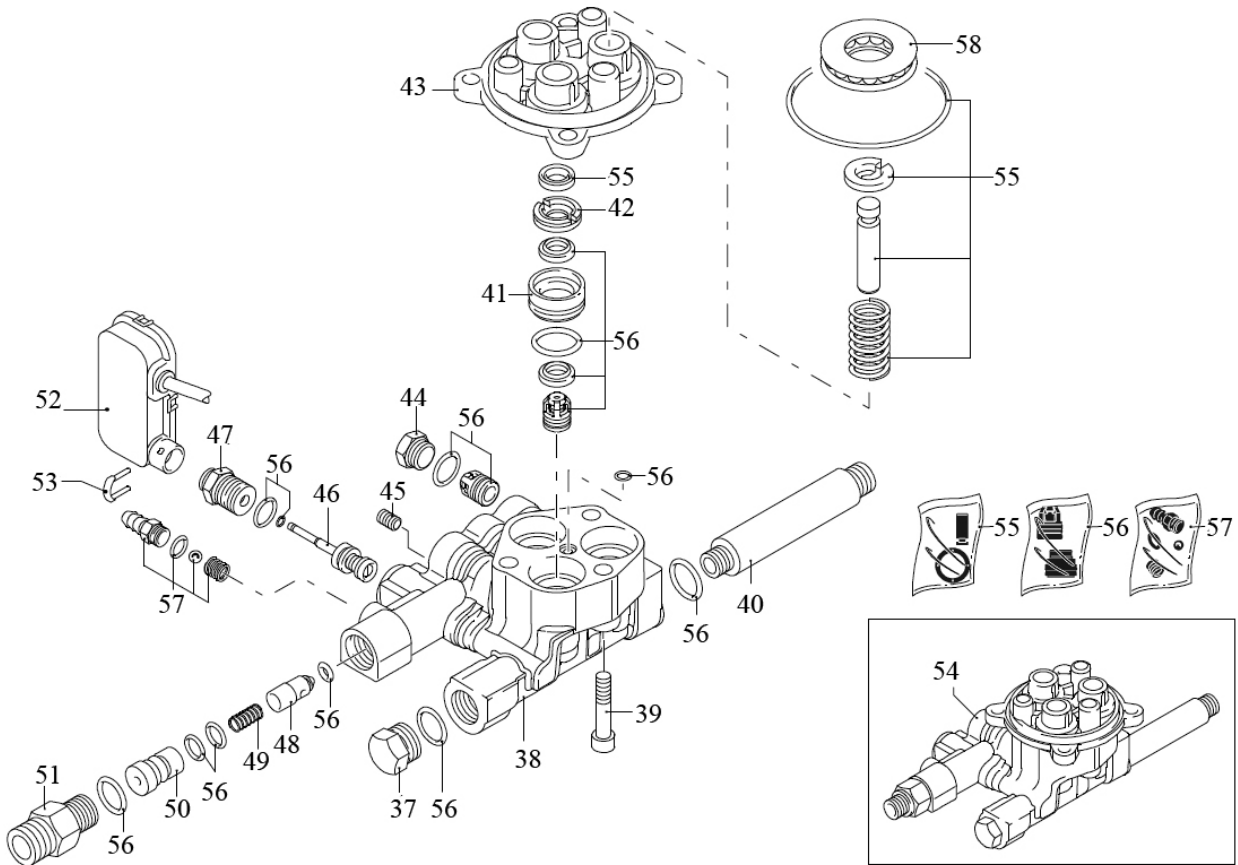

## Parts Information: Professional Pressure Washer 160bar with TSS & Rotablast Nozzle 230V Model No: PW4000

Item	Part No.	Description
1	181.3080810	KNOB
2	181.3080311	FRONT GUARD
3	181.3082130	WATER COUPLING
4	181.3400080	GUARD, LOWER
5	181.3400051	SUPPORT
6	181.3080480	FRONT CAP
7	181.3400051	CASING
8	181.3080301	SIDE GUARD, LEFT
9	181.3082010	SWITCH BOX
10	181.3082000	DETERGENT REGULATOR
11	181.3400030	MOTOR SUPPORT
12	181.3400330	ELECTRIC PUMP ASS'Y
13	181.3081630	CAPACITOR COVER
14	181.3400040	CONVEYOR
15	181.3081640	HIGH PRESSURE HOSE (INLET)
16	181.3080780	FITTING
17	181.3400630	PRESSURE GAUGE
18	181.3081650	U-PIN
19	181.3400111	U-PIN

Item	Part No.	Description
20	181.3080390	CABLE REEL
21	181.3080220	CRANK HANDLE
22	181.3081063	CRANK HANDLE KNOB
23	181.3080820	HANDLE COVER
24	181.3080321	BACK COVER
25	181.3080370	SOAP TANK
26	181.3080190	ACCESSORIES CARRIER
27	181.3080580	CABLE GLAND
28	181.3441120	POWER CABLE
29	181.3400560	WHEEL
30	181.3400760	CAPACITOR
31	181.3081070	CARRIER BRACKET
32	181.3400090	SUPPORT
33	181.3080380	SOAP TANK CAP
34	181.3400530	SCREW KIT
35	181.3081490	DETERGENT HOSE
36	181.3084130	DETERGENT HOSE
--	181.STICKER	SEALEY STICKER (WHITE) (NOT SHOWN)

Item	Part No.	Description
37	181.1980740	PLUG
38	181.2900430	PUMP HEAD
39	181.800220	HEX HEAD BOLT
40	181.3400161	FITTING
41	181.2840550	BUSHING
42	181.2840540	BUSHING
43	181.3400020	PISTON GUIDE
44	181.2840130	PLUG
45	181.2840830	GRUB SCREW
46	181.2909006	SPRING ASS'Y
47	181.2900130	FITTING

Item	Part No.	Description
48	181.2901070	SHUTTER
49	181/1080091	BALL SPRING
50	181.2901110	INJECTOR
51	181.3400150	FITTING
52	181.3400400	TSS ASS'Y
53	181.2022201	U-PIN
54	181.3409400	PUMP ASS'Y
55	181.3400420	PISTON/SEALS KIT
56	181.3400430	VALVES/SEALS KIT
57	181.3400440	DETERGENT SUCTION KIT
58	181.3400540	BEARING RACE