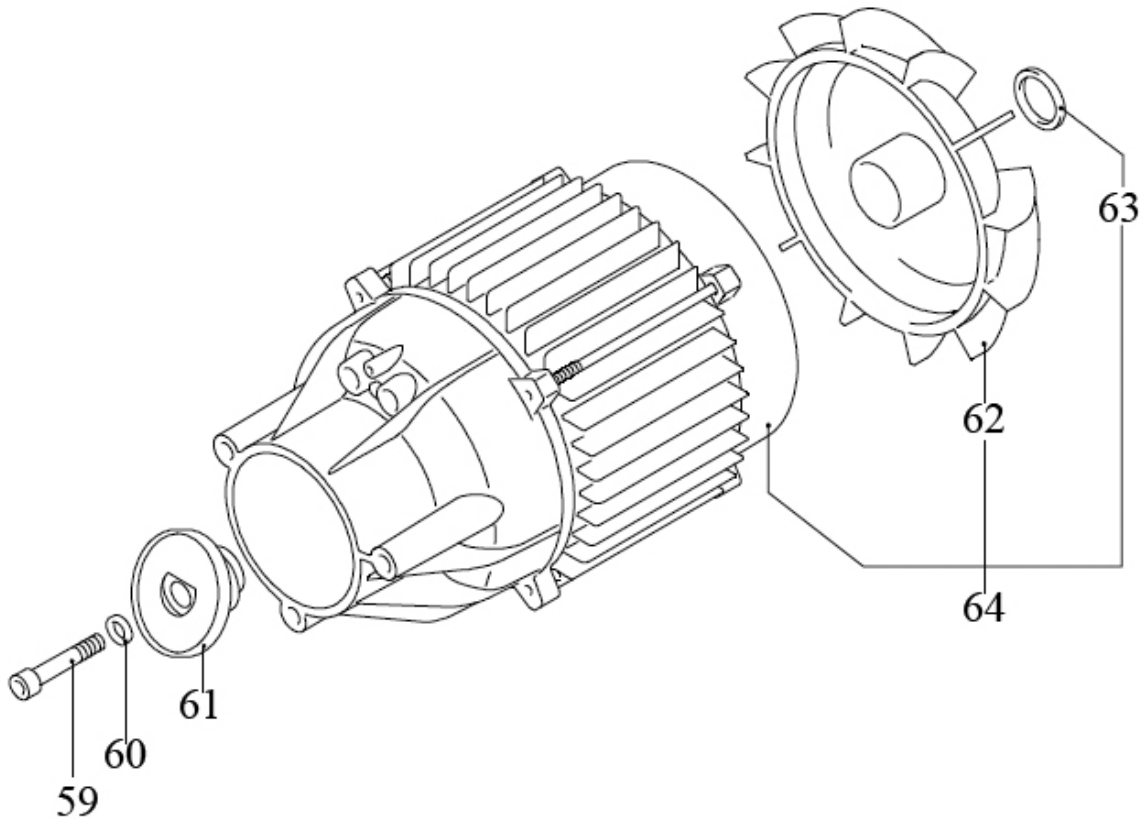

Item	Part No.	Description
59	SCB620.SB	SOCKET HEAD CAP SCREW M6x20 BLACK
60	SWM6.SB	SPRING WASHER M6 BLACK(SINGLE)
61	181.3400600	WOBBLE PLATE

Item	Part No.	Description
62	181.3440370	FAN
63	181.3441000	FAN RING
64	181.3400580	MOTOR

NOTE: It is our policy to continually improve products and as such we reserve the right to alter data, specifications and component parts without prior notice.

IMPORTANT: No liability is accepted for incorrect use of product.

WARRANTY: Guarantee is 12 months from purchase date, proof of which will be required for any claim.