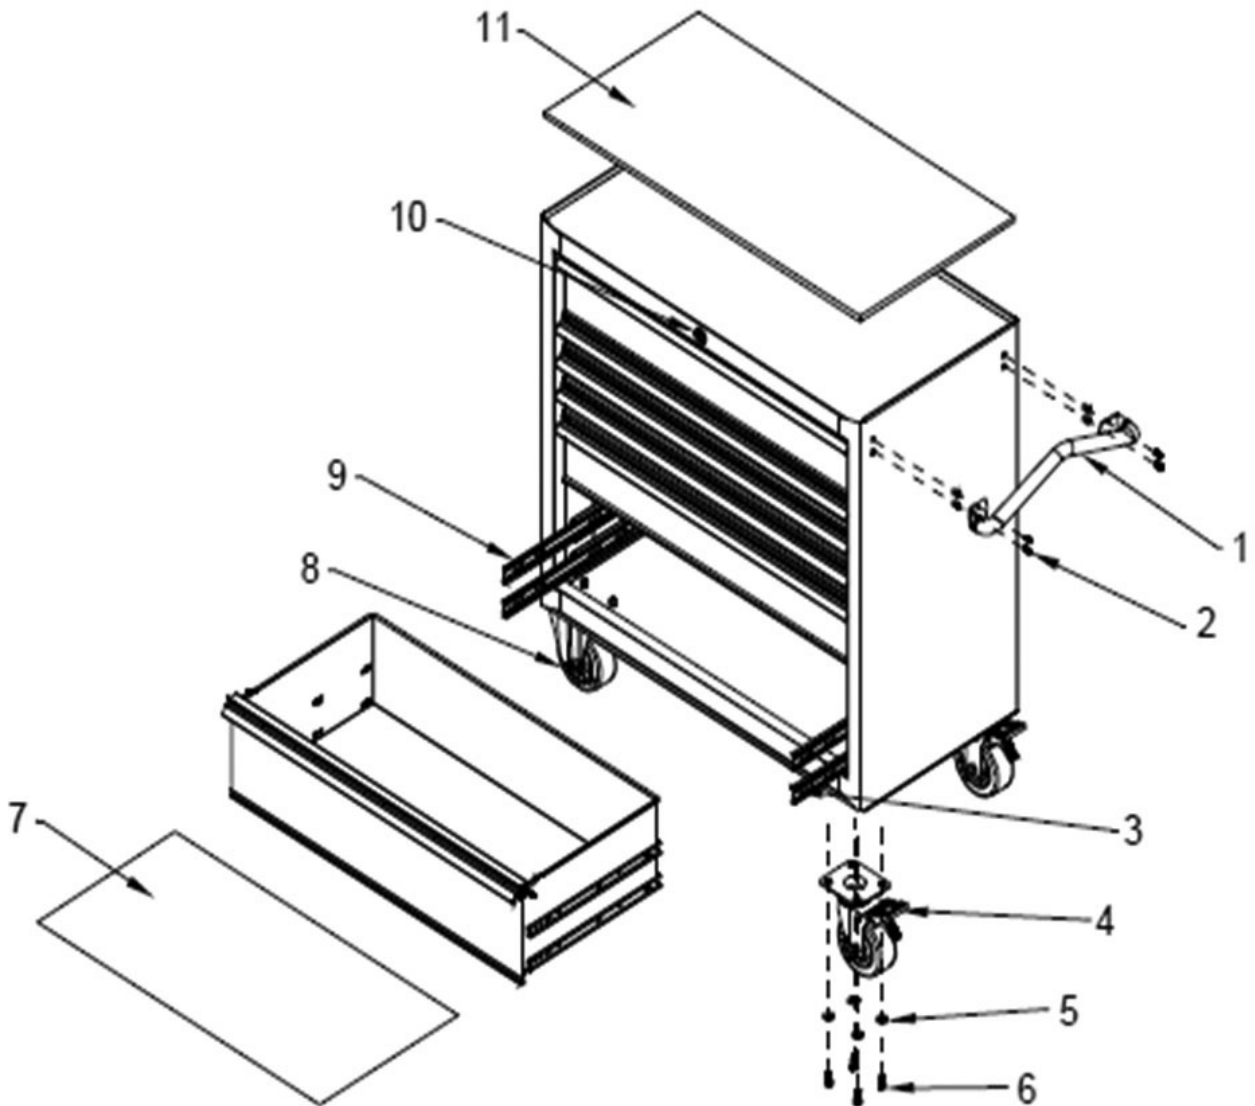

Parts Information:  
**Rollcab 6 Drawer 930mm Heavy-Duty  
 Black  
 Model No: PTB93006**

Item	Part No.	Description
1	PTB-306061	CABINET HANDLE
2	SS612.S	HEX HEAD SET SCREW M6x12mm SINGLE
3	PTB-300023	BEARING SLIDE (R)
4	PTB-302069	WHEEL,SWIVEL CASTOR (W/BRAKE)
5	PTB-324002	WASHER
6	PTB-321024	HEX BOLT (M8x20)
7	PTB-550113	DRAWER LINER 825x400mm

Item	Part No.	Description
8	PTB-302070	WHEEL, FIXED CASTOR (124x14x49x175)
9	PTB-300022	BEARING SLIDE (L)
10	PTB-304007	LOCK AND KEY (NUMBER 1201)
11	PTB-570491	TOP PANEL
--	PTB-310157	SEALEY ZINC BADGE (NOT SHOWN)
--	PTB-310158	PREMIER ZINC BADGE (NOT SHOWN)