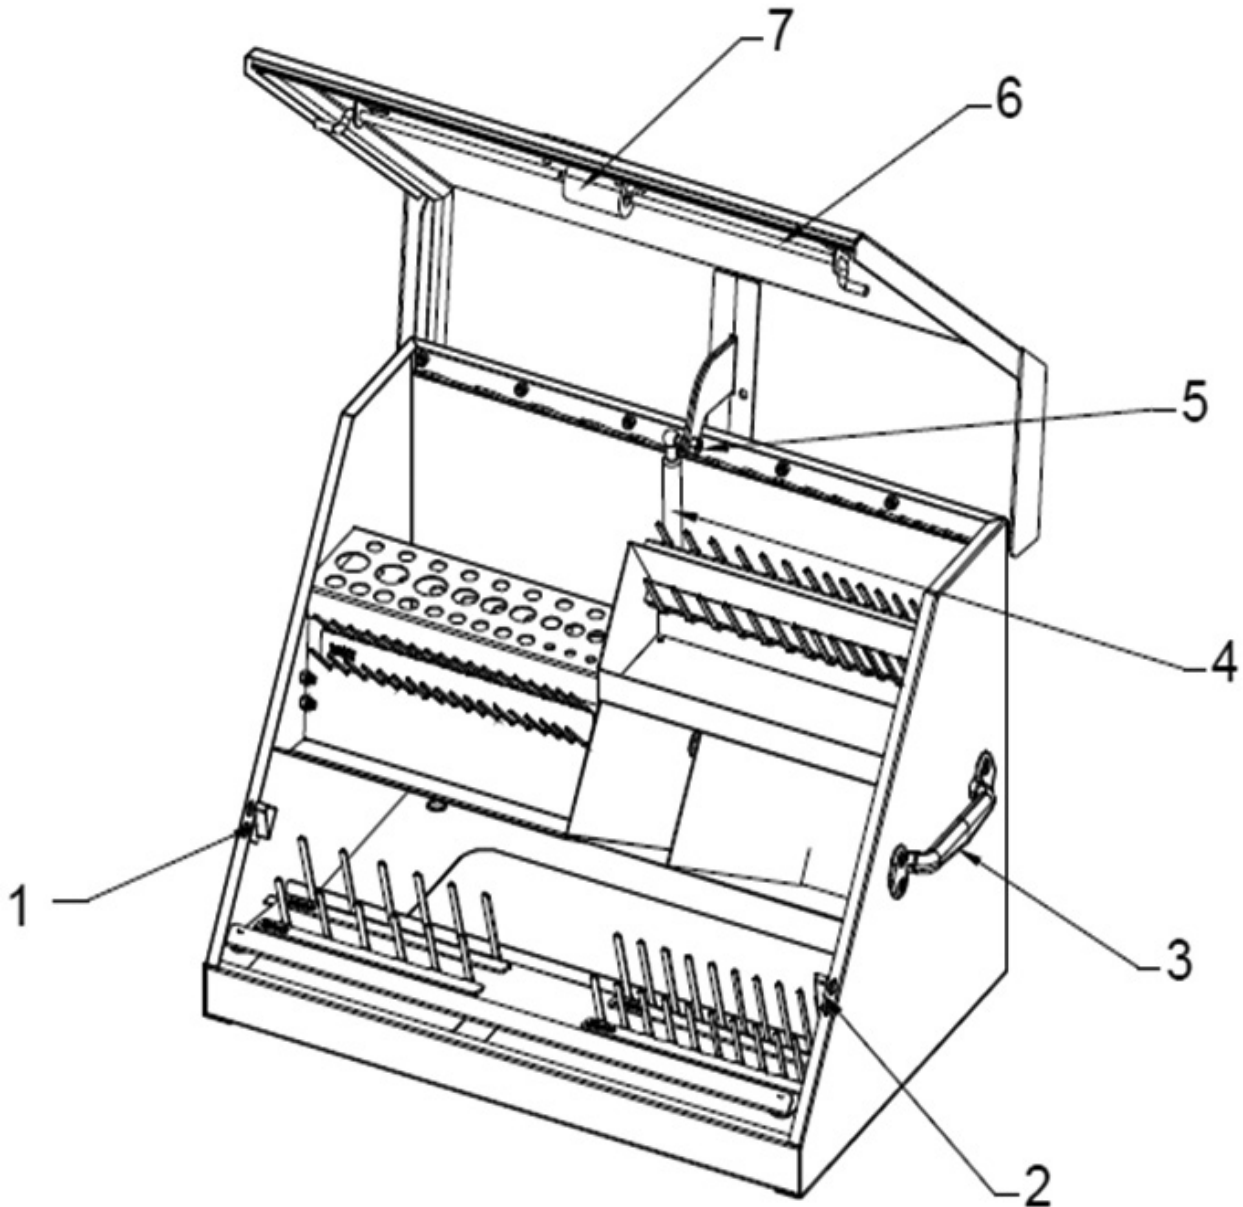

Parts Information:
**Wedge™ Topchest 660mm Heavy-Duty
Black
Model No: PTB660TR**

Item	Part No.	Description
1	PTB-304015	LATCH CLIP (L)
2	PTB-304016	LATCH CLIP (R)
3	PTB-306039	SIDE HANDLE
4	PTB-303034	GAS STRUT
5	PTB-323000	LOCK NUT

Item	Part No.	Description
6	PTB-304018	LOCK BAR
7	PTB-304042	LATCH WITH LOCK AND KEYS
--	PTB-310157	SEALEY ZINC BADGE (NOT SHOWN)
--	PTB-310158	PREMIER ZINC BADGE (NOT SHOWN)

NOTE: It is our policy to continually improve products and as such we reserve the right to alter data, specifications and component parts without prior notice.