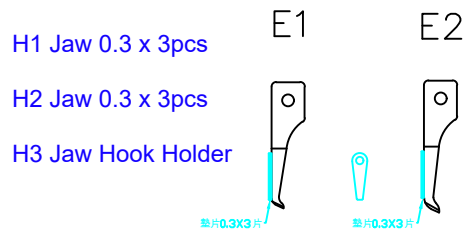

Jaw Hook (Large) x 3pcs  
Jaw Hook (Small) x 3pcs  
Spanner

H3 Jaw 0.5 x 4pcs  
H4 Jaw 0.5 x 4pcs  
H5 Jaw 0.5 x 4pcs  
H6 Jaw 1.0 x 6pcs  
Jaw Hook Holder

E1 - E3 Draw Bar

E4 - E6 Draw Bar