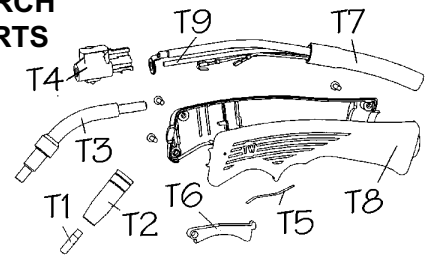

TORCH PARTS

Common to PM130XT & PM150XT

Item	Part No	Description
T2	120/722054	cylindrical nozzle
T4	120/990464	torch connection
T5	120/452087	contact spring
T6	120/322295	push button
T7	120/990600	cable set
T8	120/990465	torch handle
T9	120/742412	wire liner

Model PM130XT only

120/742400	torch	
T1	120/722661	contact tip Ø0.6mm
T3	120/722810	swan neck

Model PM150MT only

120/742401	torch	
T1	120/722415	contact tip Ø0.6mm
T3	120/990277	swan neck