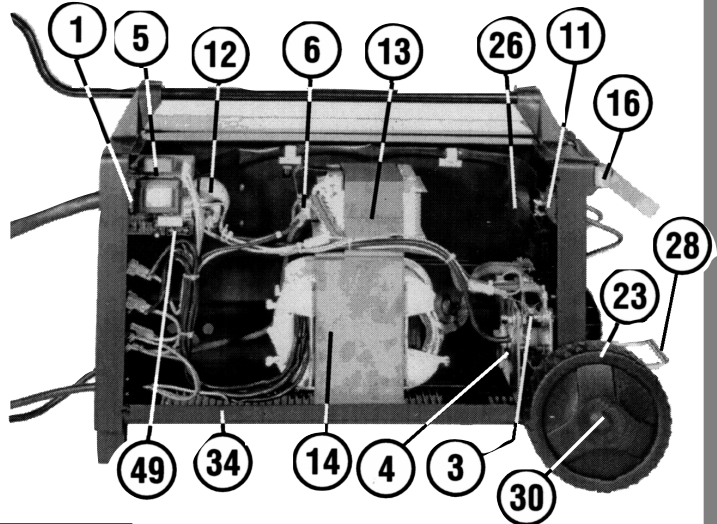

PARTS LIST FOR MIGHTYMIG PM130XT & PM150XT

Origin Date: 050696 Issue Date: 050696

Revision No: 2 Modified Date: 010100

Common Parts for Models PM130XT & PM150XT

Item	Part No	Description	Item	Part No	Description
1	120/112363	potentiometer	24	120/322443	front panel
2	120/112125	potentiometer knob	25	120/322447	rear panel
3	120/112185	rectifier protection	26	120/312026	fan blade
4	120/112074	rectifier	27	120/422257	wire feed knob
5	120/114176	regulation card	28	120/422485	bottle holder
6	120/122525	thermostat	29	120/422487	handle
7	120/122400	switch	31	120/452022	spring
9	LS/16	cable set	32	120/452065	reel spring
11	120/152080	fan motor	37	120/712045	lens for mask *
12	120/153006	wire feed motor	38	120/712001	earth clamp
15	120/232105	pressure roller	39	120/712207	mask *
16	120/322104	bottle belt	40	120/712019	wire feed roller
17	120/322126	roller support	44	120/990097	gas hose
18	120/322127	torch fixing casing	45	REG/MM	regulator *
19	120/322128	pressure roller bracket	47	120/990251	gear set
20	120/322172	spindle	48	120/990288	reel kit
21	120/322173	reel ring nut	49	120/122527	fuse, 1.6A
22	120/322174	reel handwheel	50	120/232120	circlip for wheels *
23	120/322193	wheel			* Not illustrated.

Model PM130XT only

Item	Part No	Description
8	120/123379	switch
13	120/164131	reactance
14	120/164341	transformer
30	120/422960	axle
33	120/422497	handle
34	120/644065	chassis
35	120/650040	door
36	120/650004	side panel
41	120/742400	torch

Model PM150XT only

Item	Part No	Description
8	120/122752	switch
13	120/164139	reactance
14	120/164343	transformer
30	120/422960	axle
33	120/422509	handle
34	120/644066	chassis
35	120/650041	door
36	120/650005	side panel
41	120/742401	torch