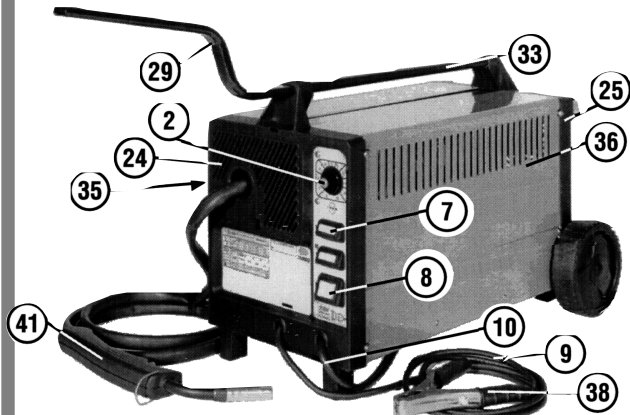

PARTS LIST FOR MIGHTYMIG PM130XT & PM150XT

Origin Date: 050696 Issue Date: 050696

Revision No: 2 Modified Date: 010100

Common Parts for Models PM130XT & PM150XT

Item	Part No	Description	Item	Part No	Description
1	120/112363	potentiometer	24	120/322443	front panel
2	120/112125	potentiometer knob	25	120/322447	rear panel
3	120/112185	rectifier protection	26	120/312026	fan blade
4	120/112074	rectifier	27	120/422257	wire feed knob
5	120/114176	regulation card	28	120/422485	bottle holder
6	120/122525	thermostat	29	120/422487	handle
7	120/122400	switch	31	120/452022	spring
9	LS/16	cable set	32	120/452065	reel spring
11	120/152080	fan motor	37	120/712045	lens for mask *
12	120/153006	wire feed motor	38	120/712001	earth clamp
15	120/232105	pressure roller	39	120/712207	mask *
16	120/322104	bottle belt	40	120/712019	wire feed roller
17	120/322126	roller support	44	120/990097	gas hose
18	120/322127	torch fixing casing	45	REG/MM	regulator *
19	120/322128	pressure roller bracket	47	120/990251	gear set
20	120/322172	spindle	48	120/990288	reel kit
21	120/322173	reel ring nut	49	120/122527	fuse, 1.6A
22	120/322174	reel handwheel	50	120/232120	circlip for wheels *
23	120/322193	wheel			* Not illustrated.

Model PM130XT only

Item	Part No	Description
8	120/123379	switch
13	120/164131	reactance
14	120/164341	transformer
30	120/422960	axle
33	120/422497	handle
34	120/644065	chassis
35	120/650040	door
36	120/650004	side panel
41	120/742400	torch

Model PM150XT only

Item	Part No	Description
8	120/122752	switch
13	120/164139	reactance
14	120/164343	transformer
30	120/422960	axle
33	120/422509	handle
34	120/644066	chassis
35	120/650041	door
36	120/650005	side panel
41	120/742401	torch