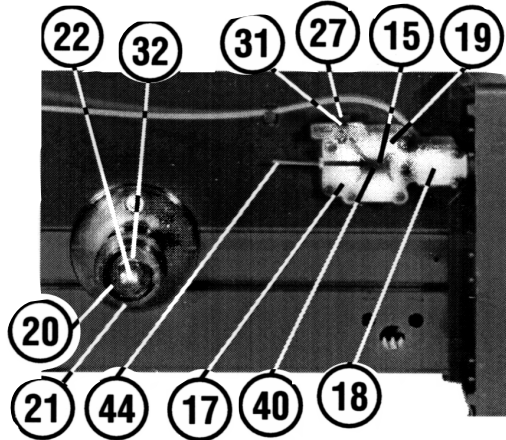

PARTS LIST FOR MIGHTYMIG PM130XT & PM150XT

Origin Date: 050696 Issue Date: 050696

Revision No: 2 Modified Date: 010100

Common Parts for Models PM130XT & PM150XT

Item	Part No	Description	Item	Part No	Description
1	120/112363	potentiometer	24	120/322443	front panel
2	120/112125	potentiometer knob	25	120/322447	rear panel
3	120/112185	rectifier protection	26	120/312026	fan blade
4	120/112074	rectifier	27	120/422257	wire feed knob
5	120/114176	regulation card	28	120/422485	bottle holder
6	120/122525	thermostat	29	120/422487	handle
7	120/122400	switch	31	120/452022	spring
9	LS/16	cable set	32	120/452065	reel spring
11	120/152080	fan motor	37	120/712045	lens for mask *
12	120/153006	wire feed motor	38	120/712001	earth clamp
15	120/232105	pressure roller	39	120/712207	mask *
16	120/322104	bottle belt	40	120/712019	wire feed roller
17	120/322126	roller support	44	120/990097	gas hose
18	120/322127	torch fixing casing	45	REG/MM	regulator *
19	120/322128	pressure roller bracket	47	120/990251	gear set
20	120/322172	spindle	48	120/990288	reel kit
21	120/322173	reel ring nut	49	120/122527	fuse, 1.6A
22	120/322174	reel handwheel	50	120/232120	circlip for wheels *
23	120/322193	wheel			* Not illustrated.

Model PM130XT only

Item	Part No	Description
8	120/123379	switch
13	120/164131	reactance
14	120/164341	transformer
30	120/422960	axle
33	120/422497	handle
34	120/644065	chassis
35	120/650040	door
36	120/650004	side panel
41	120/742400	torch

Model PM150XT only

Item	Part No	Description
8	120/122752	switch
13	120/164139	reactance
14	120/164343	transformer
30	120/422960	axle
33	120/422509	handle
34	120/644066	chassis
35	120/650041	door
36	120/650005	side panel
41	120/742401	torch