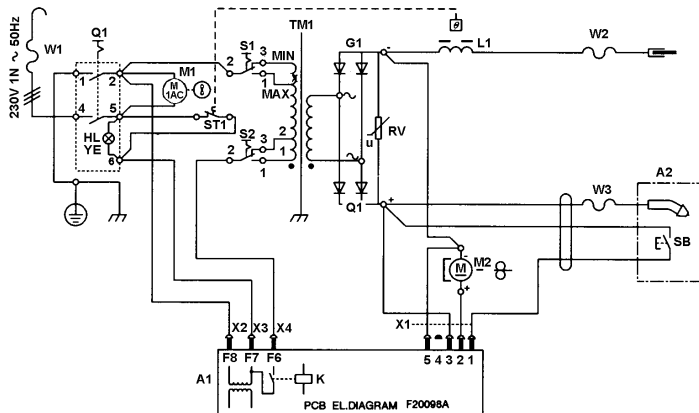

PARTS LIST FOR MIGHTYMIG PM130XT & PM150XT

Origin Date: 050696 Issue Date: 050696

Revision No: 2 Modified Date: 010100

Common Parts for Models PM130XT & PM150XT

Item	Part No	Description	Item	Part No	Description
1	120/112363	potentiometer	24	120/322443	front panel
2	120/112125	potentiometer knob	25	120/322447	rear panel
3	120/112185	rectifier protection	26	120/312026	fan blade
4	120/112074	rectifier	27	120/422257	wire feed knob
5	120/114176	regulation card	28	120/422485	bottle holder
6	120/122525	thermostat	29	120/422487	handle
7	120/122400	switch	31	120/452022	spring
9	LS/16	cable set	32	120/452065	reel spring
11	120/152080	fan motor	37	120/712045	lens for mask *
12	120/153006	wire feed motor	38	120/712001	earth clamp
15	120/232105	pressure roller	39	120/712207	mask *
16	120/322104	bottle belt	40	120/712019	wire feed roller
17	120/322126	roller support	44	120/990097	gas hose
18	120/322127	torch fixing casing	45	REG/MM	regulator *
19	120/322128	pressure roller bracket	47	120/990251	gear set
20	120/322172	spindle	48	120/990288	reel kit
21	120/322173	reel ring nut	49	120/122527	fuse, 1.6A
22	120/322174	reel handwheel	50	120/232120	circlip for wheels *
23	120/322193	wheel			* Not illustrated.

Model PM130XT only

Item	Part No	Description
8	120/123379	switch
13	120/164131	reactance
14	120/164341	transformer
30	120/422960	axle
33	120/422497	handle
34	120/644065	chassis
35	120/650040	door
36	120/650004	side panel
41	120/742400	torch

Model PM150XT only

Item	Part No	Description
8	120/122752	switch
13	120/164139	reactance
14	120/164343	transformer
30	120/422960	axle
33	120/422509	handle
34	120/644066	chassis
35	120/650041	door
36	120/650005	side panel
41	120/742401	torch

WIRING FOR PM150XT ONLY

TORCH PARTS

Common to PM130XT & PM150XT

Item	Part No	Description
T2	120/722054	cylindrical nozzle
T4	120/990464	torch connection
T5	120/452087	contact spring
T6	120/322295	push button
T7	120/990600	cable set
T8	120/990465	torch handle
T9	120/742412	wire liner