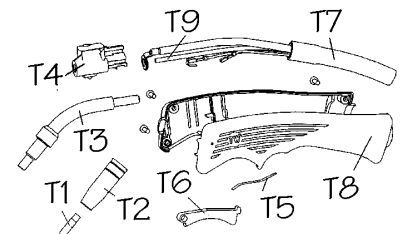

**PARTS LIST FOR
MIGHTYMIG
PM100XT ONLY**

Origin Date: 050696 Issue Date: 050696

Revision No: 2 Modified Date: 010100

Models PM100XT

Item	Part No	Description	Item	Part No	Description
1	120/112072	rectifier	26	120/452065	reel spring
2	120/112125	potentiometer knob	27	120/422497	handle
3	120/112185	rectifier protection	28	120/644065	chassis
4	120/114176	regulation card	29	120/650040	door
5	120/112363	potentiometer	30	120/650004	side panel
6	120/122525	thermostat	31	120/712045	lens for mask *
7	120/122400	switch	32	120/712001	earth clamp
8	120/122527	fuse, 1.6A	33	120/712207	mask *
9	120/123379	switch	34	120/722019	wire feed roller
10	LS/16	cable set	35	REG/MM	regulator *
12	120/153006	wire feed motor	36	120/742400	torch
13	120/164131	reactance	39	120/990097	hose
14	120/164342	transformer	40	120/990251	gear set *
15	120/232105	pressure roller	41	120/322104	belt
16	120/322126	roller support	42	120/422485	bottle holder
17	120/322127	torch fixing casing	43	120/312026	fan blade
18	120/322128	pressure roller bracket	44	120/152080	fan motor
19	120/322172	spindle			
20	120/322173	reel ring nut			
21	120/322174	reel handwheel			
22	120/322443	front panel			
23	120/322447	rear panel			
24	120/422257	wire feed knob			
25	120/452022	spring			

* Not illustrated.

**TORCH PARTS FOR
PM100XT ONLY**

TORCH PART No's

Item	Part No	Description
T1	120/ 722661	contact tip Ø0.6mm
T2	120/722054	cylindrical nozzle
T3	120/722810	swan neck
T4	120/990464	torch connection
T5	120/452087	contact spring
T6	120/322295	push button
T7	120/990600	cable set
T8	120/990465	torch handle
T9	120/722047	wire liner
	120/722050NEV	gas liner