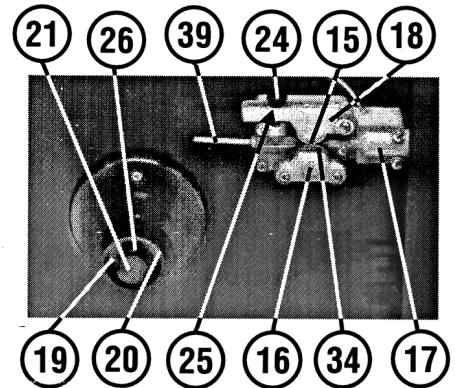

**PARTS LIST FOR
MIGHTYMIG
PM100XT ONLY**

Origin Date: 050696 Issue Date: 050696

Revision No: 2 Modified Date: 010100

Models PM100XT

Item	Part No	Description	Item	Part No	Description
1	120/112072	rectifier	26	120/452065	reel spring
2	120/112125	potentiometer knob	27	120/422497	handle
3	120/112185	rectifier protection	28	120/644065	chassis
4	120/114176	regulation card	29	120/650040	door
5	120/112363	potentiometer	30	120/650004	side panel
6	120/122525	thermostat	31	120/712045	lens for mask *
7	120/122400	switch	32	120/712001	earth clamp
8	120/122527	fuse, 1.6A	33	120/712207	mask *
9	120/123379	switch	34	120/722019	wire feed roller
10	LS/16	cable set	35	REG/MM	regulator *
12	120/153006	wire feed motor	36	120/742400	torch
13	120/164131	reactance	39	120/990097	hose
14	120/164342	transformer	40	120/990251	gear set *
15	120/232105	pressure roller	41	120/322104	belt
16	120/322126	roller support	42	120/422485	bottle holder
17	120/322127	torch fixing casing	43	120/312026	fan blade
18	120/322128	pressure roller bracket	44	120/152080	fan motor
19	120/322172	spindle			
20	120/322173	reel ring nut			
21	120/322174	reel handwheel			
22	120/322443	front panel			
23	120/322447	rear panel			
24	120/422257	wire feed knob			
25	120/452022	spring			

* Not illustrated.

**TORCH PARTS FOR
PM100XT ONLY**

TORCH PART No's

Item	Part No	Description
T1	120/ 722661	contact tip Ø0.6mm
T2	120/722054	cylindrical nozzle
T3	120/722810	swan neck
T4	120/990464	torch connection
T5	120/452087	contact spring
T6	120/322295	push button
T7	120/990600	cable set
T8	120/990465	torch handle
T9	120/722047	wire liner
	120/722050NEV	gas liner