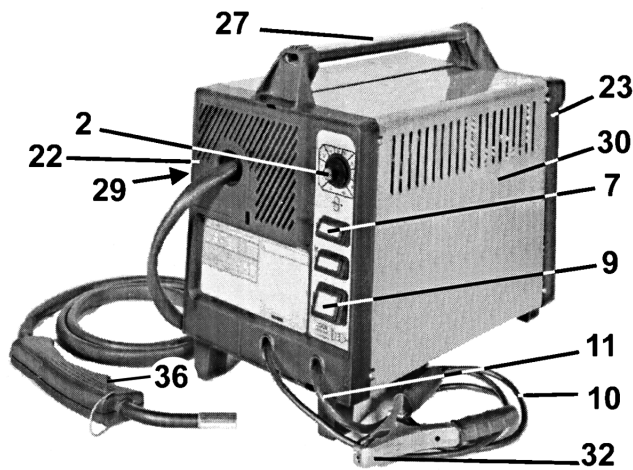

**PARTS LIST FOR
MIGHTYMIG
PM100XT ONLY**

Origin Date: 050696 Issue Date: 050696

Revision No: 2 Modified Date: 010100

Models PM100XT

Item	Part No	Description	Item	Part No	Description
1	120/112072	rectifier	26	120/452065	reel spring
2	120/112125	potentiometer knob	27	120/422497	handle
3	120/112185	rectifier protection	28	120/644065	chassis
4	120/114176	regulation card	29	120/650040	door
5	120/112363	potentiometer	30	120/650004	side panel
6	120/122525	thermostat	31	120/712045	lens for mask *
7	120/122400	switch	32	120/712001	earth clamp
8	120/122527	fuse, 1.6A	33	120/712207	mask *
9	120/123379	switch	34	120/722019	wire feed roller
10	LS/16	cable set	35	REG/MM	regulator *
12	120/153006	wire feed motor	36	120/742400	torch
13	120/164131	reactance	39	120/990097	hose
14	120/164342	transformer	40	120/990251	gear set *
15	120/232105	pressure roller	41	120/322104	belt
16	120/322126	roller support	42	120/422485	bottle holder
17	120/322127	torch fixing casing	43	120/312026	fan blade
18	120/322128	pressure roller bracket	44	120/152080	fan motor
19	120/322172	spindle			
20	120/322173	reel ring nut			
21	120/322174	reel handwheel			
22	120/322443	front panel			
23	120/322447	rear panel			
24	120/422257	wire feed knob			
25	120/452022	spring			

* Not illustrated.

**TORCH PARTS FOR
PM100XT ONLY**

TORCH PART No's

Item	Part No	Description
T1	120/ 722661	contact tip Ø0.6mm
T2	120/722054	cylindrical nozzle
T3	120/722810	swan neck
T4	120/990464	torch connection
T5	120/452087	contact spring
T6	120/322295	push button
T7	120/990600	cable set
T8	120/990465	torch handle
T9	120/722047	wire liner
	120/722050NEV	gas liner