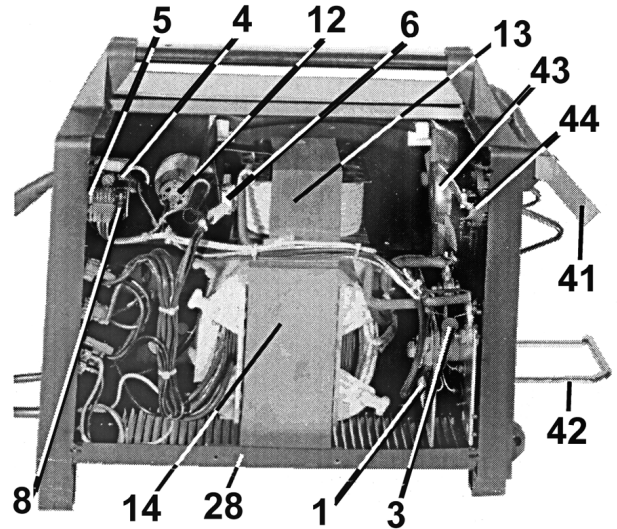

**PARTS LIST FOR
MIGHTYMIG
PM100XT ONLY**

Origin Date: 050696 Issue Date: 050696

Revision No: 2 Modified Date: 010100

Models PM100XT

Item	Part No	Description	Item	Part No	Description
1	120/112072	rectifier	26	120/452065	reel spring
2	120/112125	potentiometer knob	27	120/422497	handle
3	120/112185	rectifier protection	28	120/644065	chassis
4	120/114176	regulation card	29	120/650040	door
5	120/112363	potentiometer	30	120/650004	side panel
6	120/122525	thermostat	31	120/712045	lens for mask *
7	120/122400	switch	32	120/712001	earth clamp
8	120/122527	fuse, 1.6A	33	120/712207	mask *
9	120/123379	switch	34	120/722019	wire feed roller
10	LS/16	cable set	35	REG/MM	regulator *
12	120/153006	wire feed motor	36	120/742400	torch
13	120/164131	reactance	39	120/990097	hose
14	120/164342	transformer	40	120/990251	gear set *
15	120/232105	pressure roller	41	120/322104	belt
16	120/322126	roller support	42	120/422485	bottle holder
17	120/322127	torch fixing casing	43	120/312026	fan blade
18	120/322128	pressure roller bracket	44	120/152080	fan motor
19	120/322172	spindle			
20	120/322173	reel ring nut			
21	120/322174	reel handwheel			
22	120/322443	front panel			
23	120/322447	rear panel			
24	120/422257	wire feed knob			
25	120/452022	spring			

* Not illustrated.

**TORCH PARTS FOR
PM100XT ONLY**

TORCH PART No's

Item	Part No	Description
T1	120/ 722661	contact tip Ø0.6mm
T2	120/722054	cylindrical nozzle
T3	120/722810	swan neck
T4	120/990464	torch connection
T5	120/452087	contact spring
T6	120/322295	push button
T7	120/990600	cable set
T8	120/990465	torch handle
T9	120/722047	wire liner
	120/722050NEV	gas liner