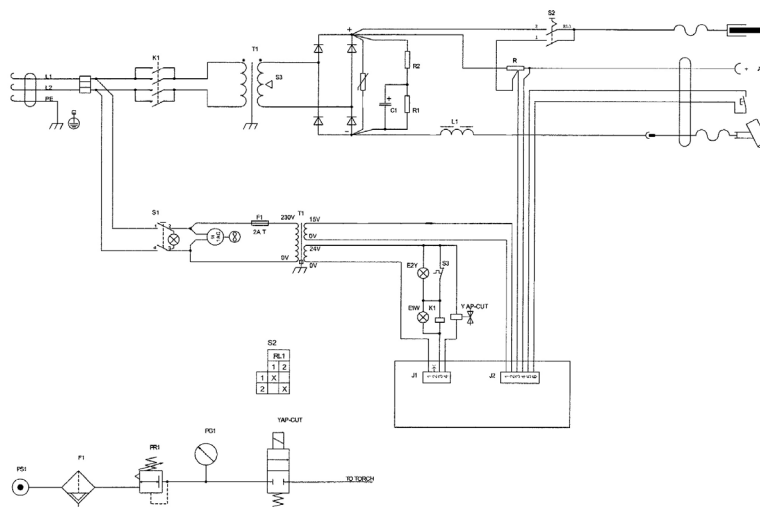

Item	Part No.	Description
1	120.112695	Rectifier
2	120.112883	Resistance
3	120.112854	Capacitor 350vdc 9935 110x65
5	120.323101	Switch Knob Set
6	120/122329	Thermostat
7	120/122347	Switch
8	120/122381	Switch, Green Rocker
9	120/122403	Fuse Holder (Glass Type Fuse - Clips In)
12	120/122594	Lamp, Yellow, Slim, 24V
17	120/152110	Motor, Fan
18	120/152111	Fan Blade
19	120/164543	Reactance
22	120/322148	Cable Bushing
23	120/322198	Wheel
25	120/602019	Air Regulator
26	120.602326	Manometer
27	120/602040	Air Filter
28	120/644284	Handle
29	120/644285	Front Panel
30	120.644528	Cover

Item	Part No.	Description
32	120.650046	Back Panel
33	120.650059	Cover
34	120/650060	Top Cover
35	120.681147	Wheel Axle
36	120/712001	Clamp, Earth (Black)
37	120.722388	Torch Connection
38	120/742065	Plasma Torch (1999 Model - Marked S45)
40	120/990046	Bushing & Nut, Cable
--	120/802143	Magnetic Strip (NOT SHOWN)
42	120/112513	Varistor
--	120/112423	Regulation Card (NOT SHOWN)
--	120/122433	Fuse(Glass 1 Amp t1al 250V 5x20) (NOT SHOWN)
--	120.122692	Contactora (NOT SHOWN)
--	120.122910	Pilot Lamp (NOT SHOWN)
--	120/122850	Electro-Valve 230V (NOT SHOWN)
--	120.164935	Transformer (NOT SHOWN)
--	120/322102	Plug, Wheel Retainer (NOT SHOWN)
--	120.482712	Diaphragm (NOT SHOWN)
--	120.648694	Front Panel (NOT SHOWN)

**WARRANTY:** Guarantee is 12 months from purchase date, proof of which will be required for any claim.

Item	Part No.	Description
1	120/722677	Push Button
--	120/802128	Spacer Pack Of 5 (NOT SHOWN)
3	120/802428	Electrode Long Pack Of 5
5	120/802422	Diffuser Pack Of 5
6	120/802429	Nozzle Long Pack Of 5
8	120/802425	Torch Safety Cap Pack Of 2
9	120/742000	Complete Handle
10	120/742036	Torch Head Assembly

Item	Part No.	Description
--	168.305375	Switch Red (NOT SHOWN)
--	120/802420	Electrode Short Low Power Pack Of 5 (NOT SHOWN)
--	120/802423	Nozzle Short Low Power Pack Of 5 (NOT SHOWN)
--	120/802424	Nozzle Short High Power Pack Of 5 (NOT SHOWN)
--	120.742474	Torch Head Assembly (NOT SHOWN)