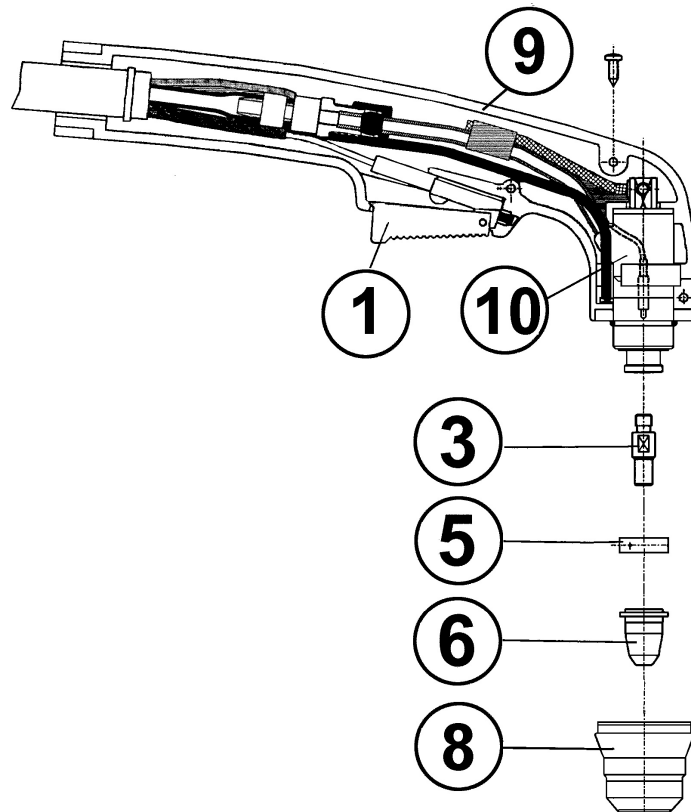

Item	Part No.	Description
1	120.112695	Rectifier
2	120.112883	Resistance
3	120.112854	Capacitor 350vdc 9935 110x65
5	120.323101	Switch Knob Set
6	120/122329	Thermostat
7	120/122347	Switch
8	120/122381	Switch, Green Rocker
9	120/122403	Fuse Holder (Glass Type Fuse - Clips In)
12	120/122594	Lamp, Yellow, Slim, 24V
17	120/152110	Motor, Fan
18	120/152111	Fan Blade
19	120/164543	Reactance
22	120/322148	Cable Bushing
23	120/322198	Wheel
25	120/602019	Air Regulator
26	120.602326	Manometer
27	120/602040	Air Filter
28	120/644284	Handle
29	120/644285	Front Panel
30	120.644528	Cover

Item	Part No.	Description
32	120.650046	Back Panel
33	120.650059	Cover
34	120/650060	Top Cover
35	120.681147	Wheel Axle
36	120/712001	Clamp, Earth (Black)
37	120.722388	Torch Connection
38	120/742065	Plasma Torch (1999 Model - Marked S45)
40	120/990046	Bushing & Nut, Cable
--	120/802143	Magnetic Strip (NOT SHOWN)
42	120/112513	Varistor
--	120/112423	Regulation Card (NOT SHOWN)
--	120/122433	Fuse(Glass 1 Amp t1al 250V 5x20) (NOT SHOWN)
--	120.122692	Contactora (NOT SHOWN)
--	120.122910	Pilot Lamp (NOT SHOWN)
--	120/122850	Electro-Valve 230V (NOT SHOWN)
--	120.164935	Transformer (NOT SHOWN)
--	120/322102	Plug, Wheel Retainer (NOT SHOWN)
--	120.482712	Diaphragm (NOT SHOWN)
--	120.648694	Front Panel (NOT SHOWN)

**WARRANTY:** Guarantee is 12 months from purchase date, proof of which will be required for any claim.

Item	Part No.	Description
1	120/722677	Push Button
--	120/802128	Spacer Pack Of 5 (NOT SHOWN)
3	120/802428	Electrode Long Pack Of 5
5	120/802422	Diffuser Pack Of 5
6	120/802429	Nozzle Long Pack Of 5
8	120/802425	Torch Safety Cap Pack Of 2
9	120/742000	Complete Handle
10	120/742036	Torch Head Assembly

Item	Part No.	Description
--	168.305375	Switch Red (NOT SHOWN)
--	120/802420	Electrode Short Low Power Pack Of 5 (NOT SHOWN)
--	120/802423	Nozzle Short Low Power Pack Of 5 (NOT SHOWN)
--	120/802424	Nozzle Short High Power Pack Of 5 (NOT SHOWN)
--	120.742474	Torch Head Assembly (NOT SHOWN)